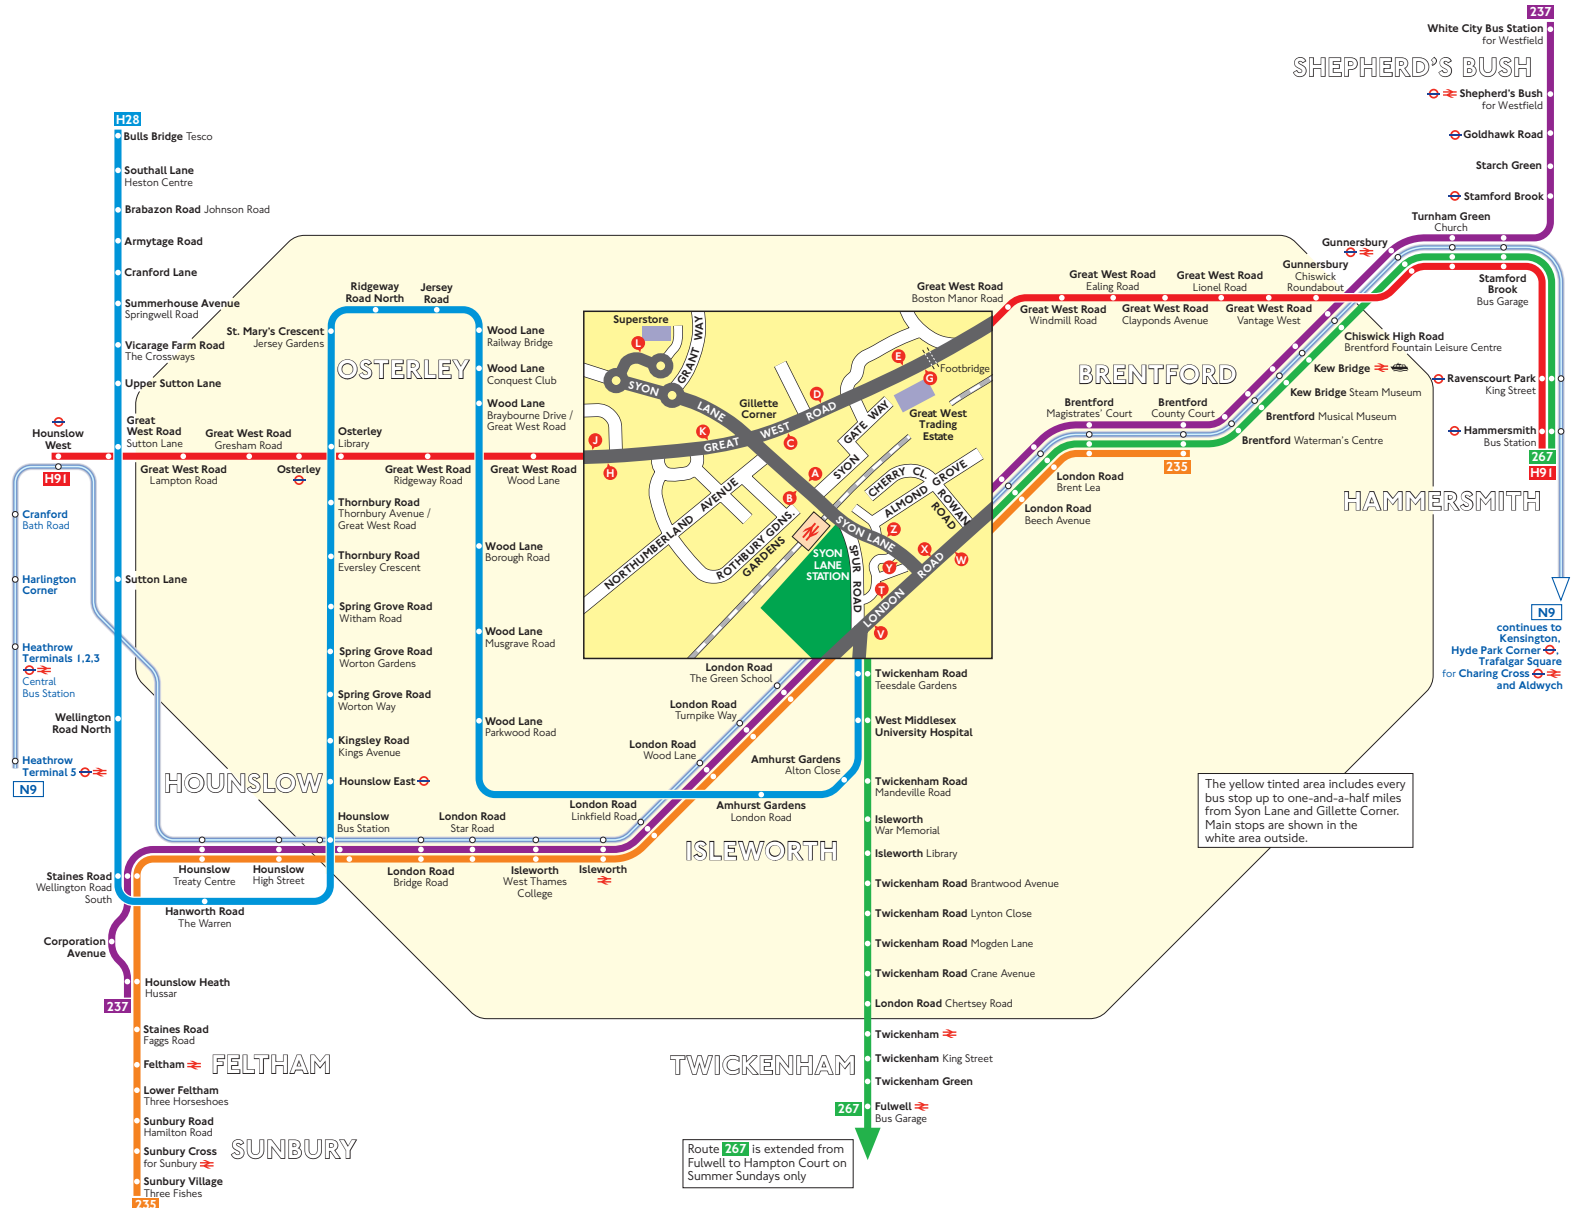

Buses from Syon Lane and Gillette Corner

Key

- 235 Day buses in black
- N9 Day buses in blue
- Connections with Underground
- Connections with National Rail
- Connections with river boats
- § Summer Sundays only

Red discs show the bus stop you need for your chosen bus service. The disc **A** appears on the top of the bus stop in the street (see map of town centre in centre of diagram).

Route finder

Day buses

Bus route	Towards	Bus stops
235	Brentford	T X
	Sunbury Village	V W
237	Hounslow Heath	V W
	White City	T X
267	Fulwell	V W
	Hammersmith	T X
	Hampton Court §	V W
H28	Bulls Bridge	A L V Z
	Hammersmith	D E J K
H91	Hammersmith	D E J K
	Hounslow West	G G H

Night buses

Bus route	Towards	Bus stops
N9	Aldwych	T X
	Heathrow Terminal 5	V W

The yellow tinted area includes every bus stop up to one-and-a-half miles from Syon Lane and Gillette Corner. Main stops are shown in the white area outside.