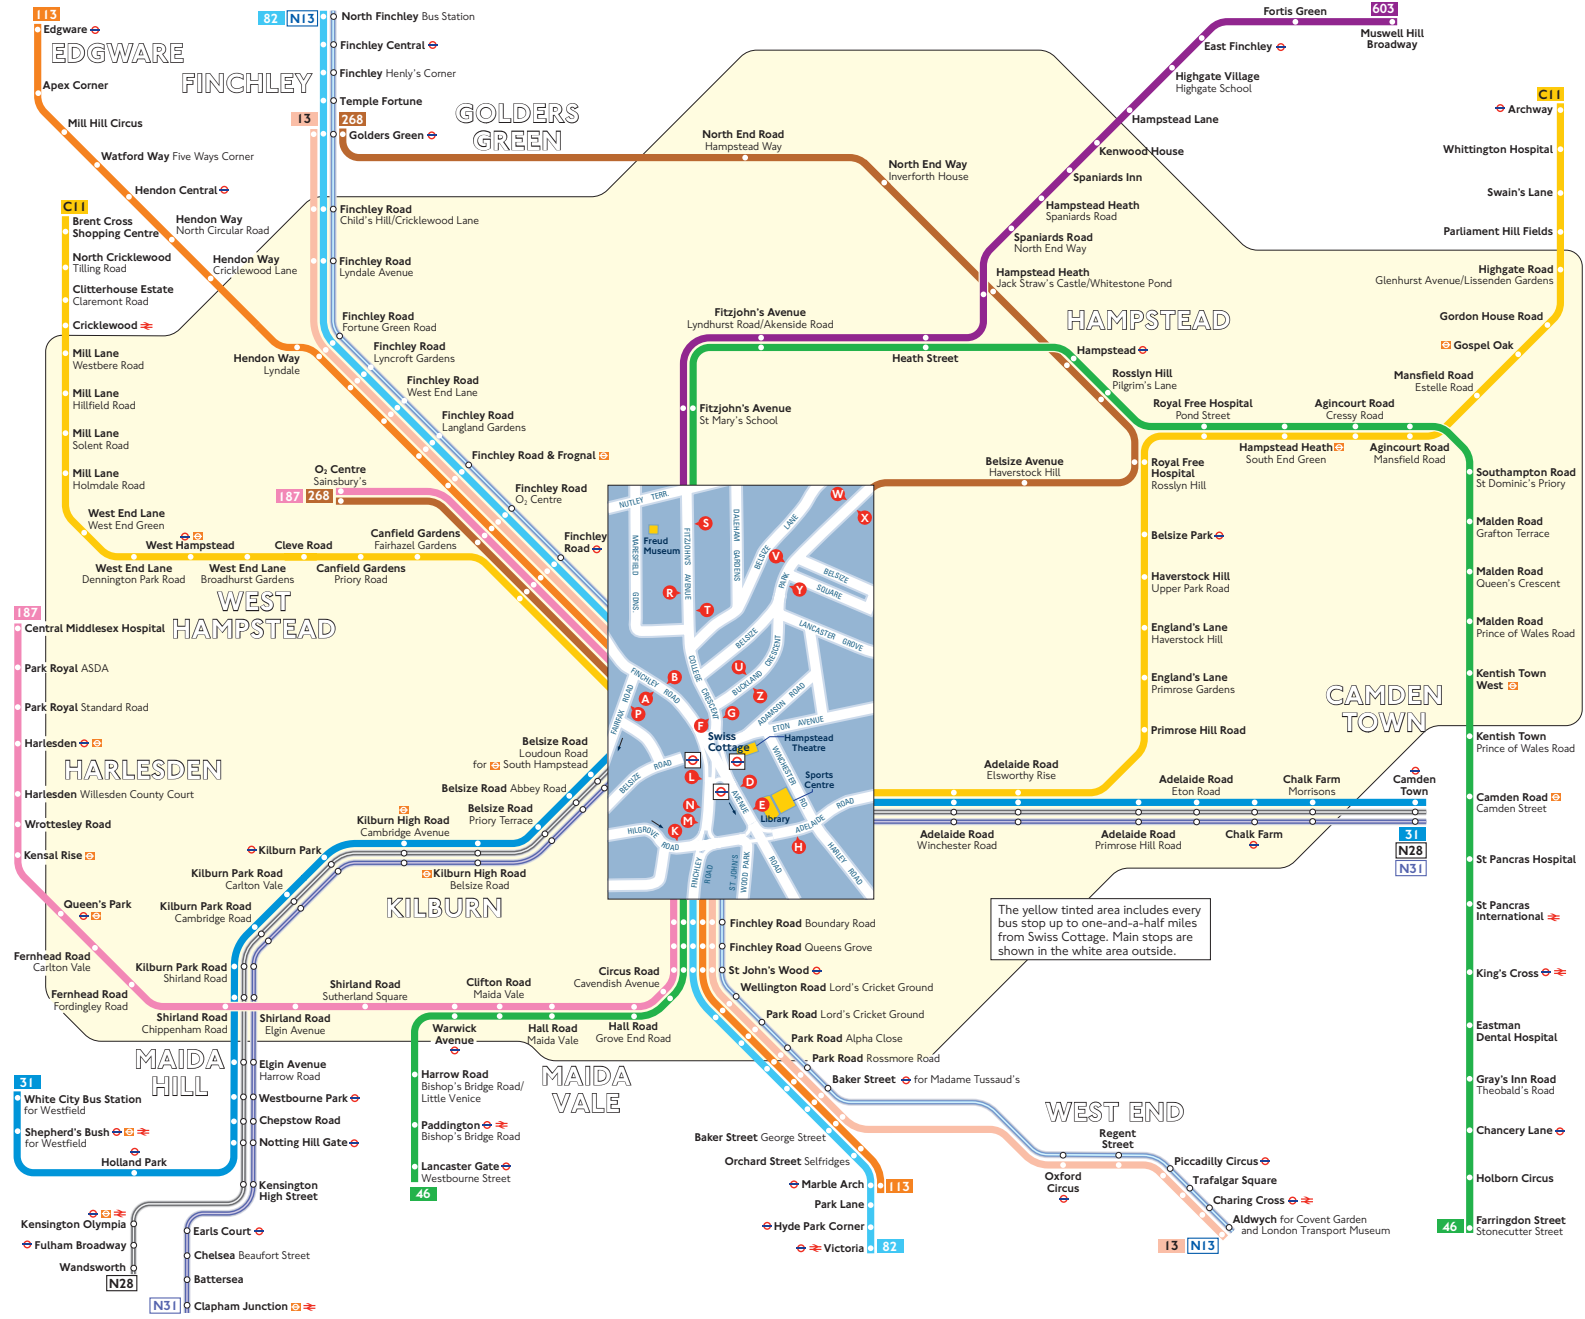

## Key

-  Connections with London Underground
-  Connections with London Overground
-  Connections with National Rail
-  Mondays to Fridays (limited service)

 Red discs show the bus stop you need for your chosen bus service. The disc  appears on the top of the bus stop in the street (see map of town centre in centre of diagram).

## Route finder

### Day buses

Bus route	Towards	Bus stops
<b>13</b>	Aldwych	B D
	Golders Green	A L
<b>31</b>	Camden Town	E K
	White City	H L P
<b>46</b>	Farringdon Street	F M R
	Lancaster Gate	D G S T
<b>82</b>	North Finchley	A L
	Victoria	B D
<b>113</b>	Edgware	A L
	Marble Arch	B D
<b>187</b>	Central Middlesex Hospital	B D
	O <sub>2</sub> Centre	A L
<b>268</b>	Golders Green	B F U V W
	O <sub>2</sub> Centre	A D G L X
<b>603</b>	Muswell Hill	F N R
<b>C11</b>	Archway	B E
	Brent Cross Shopping Centre	A H L

## Night buses

Bus route	Towards	Bus stops
<b>N13</b>	Aldwych	B D
	North Finchley	A L
<b>N28</b>	Camden Town	E K
	Wandsworth	H L P
<b>N31</b>	Camden Town	E K
	Clapham Junction	H L P

The yellow tinted area includes every bus stop up to one-and-a-half miles from Swiss Cottage. Main stops are shown in the white area outside.