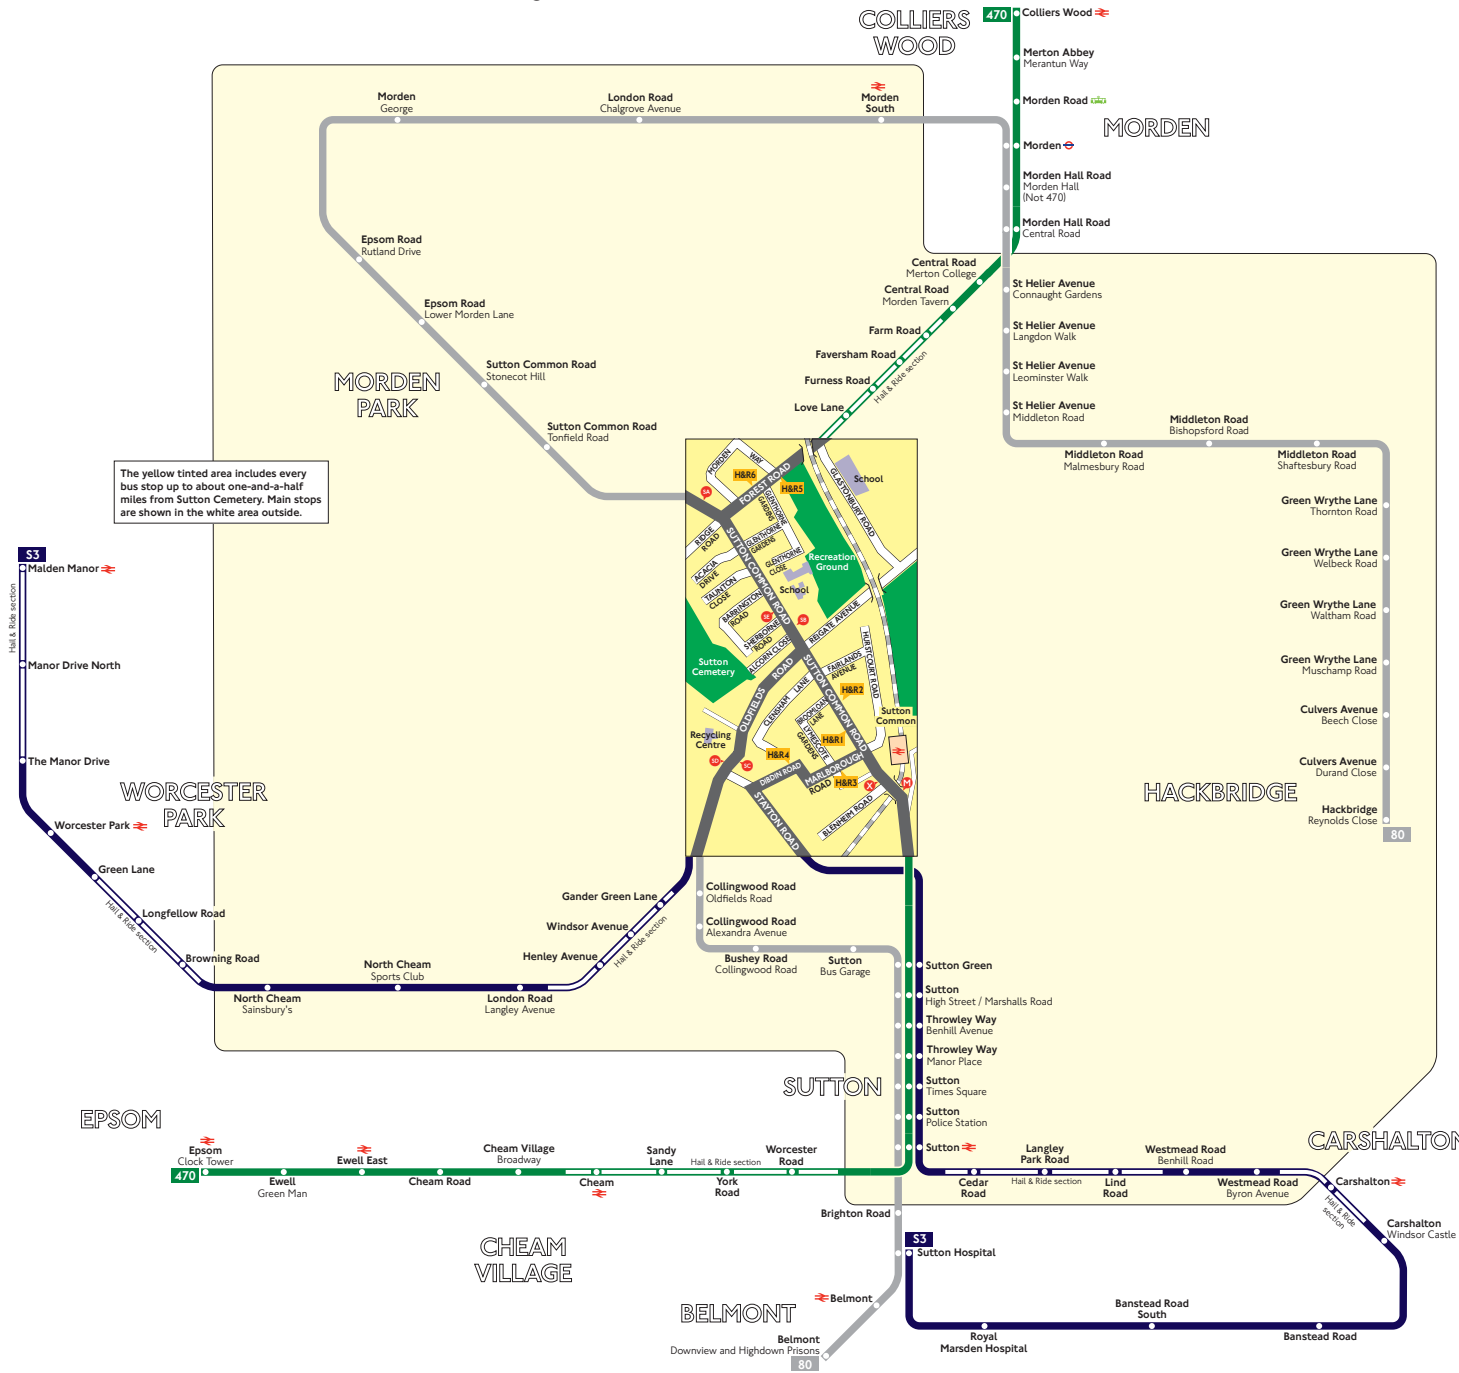

Buses from Sutton Cemetery

Route finder

Day buses

Bus route	Towards	Bus stops
80	Belmont	SA SB SC
	Hackbridge	SD SE
470	Colliers Wood +	SE X H&R1 H&R6
	Epsom +	SB M H&R2 H&R5
S3	Malden Manor +	SO H&R1 H&R4
	Sutton Hospital +	SO H&R2 H&R3