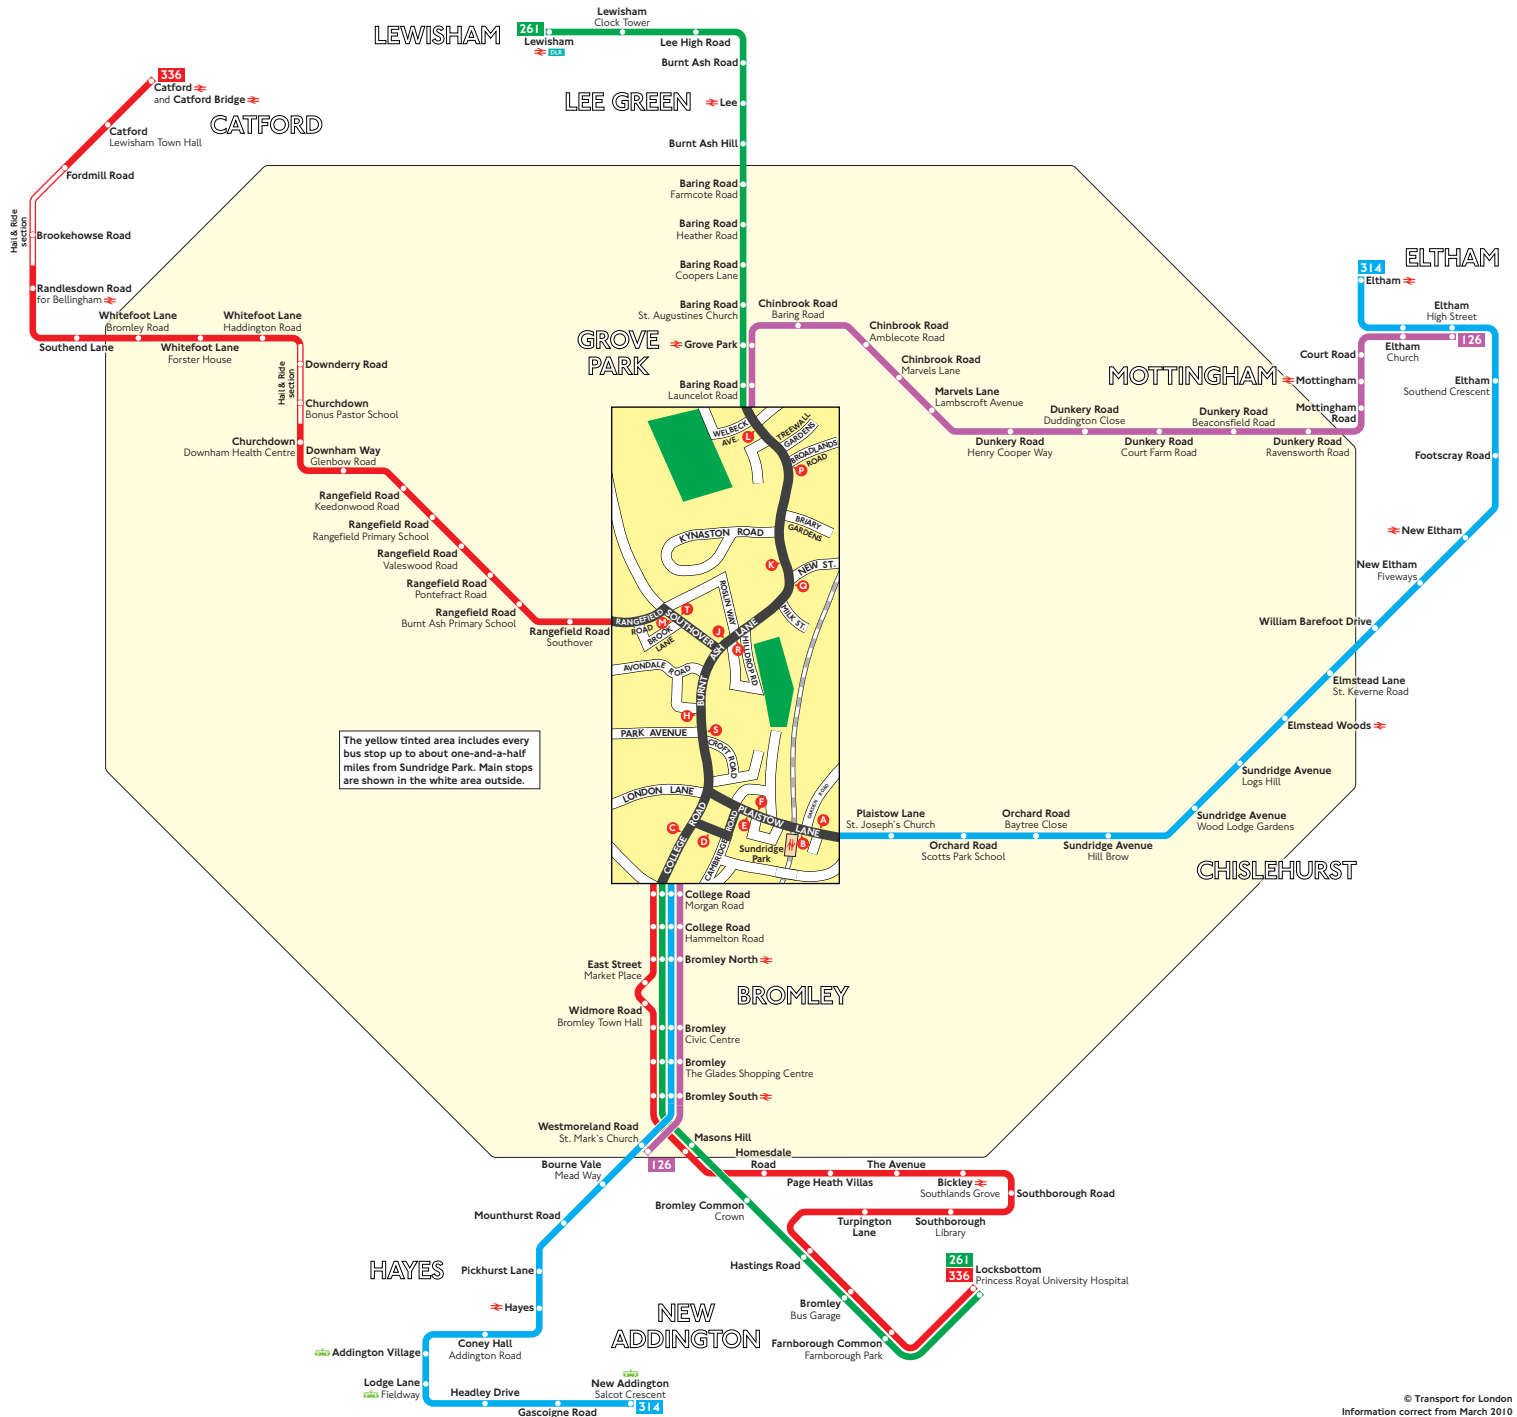

Buses from Sundridge Park and Plaistow

Key

- Connections with National Rail
- Connections with Docklands Light Railway
- Connections with Trams

Red discs show the bus stop you need for your chosen bus service. The disc appears on the top of the bus stop in the street (see map of town centre in centre of diagram).

Route finder

Day buses

Bus route	Towards	Bus stops
126	Eltham	C H J K L
	Bromley South	D P O R S
261	Lewisham	C H J K L
	Locksbottom	D P O R S
314	Eltham	A C F
	New Addington	B D E
336	Catford	C H M
	Locksbottom	D S T