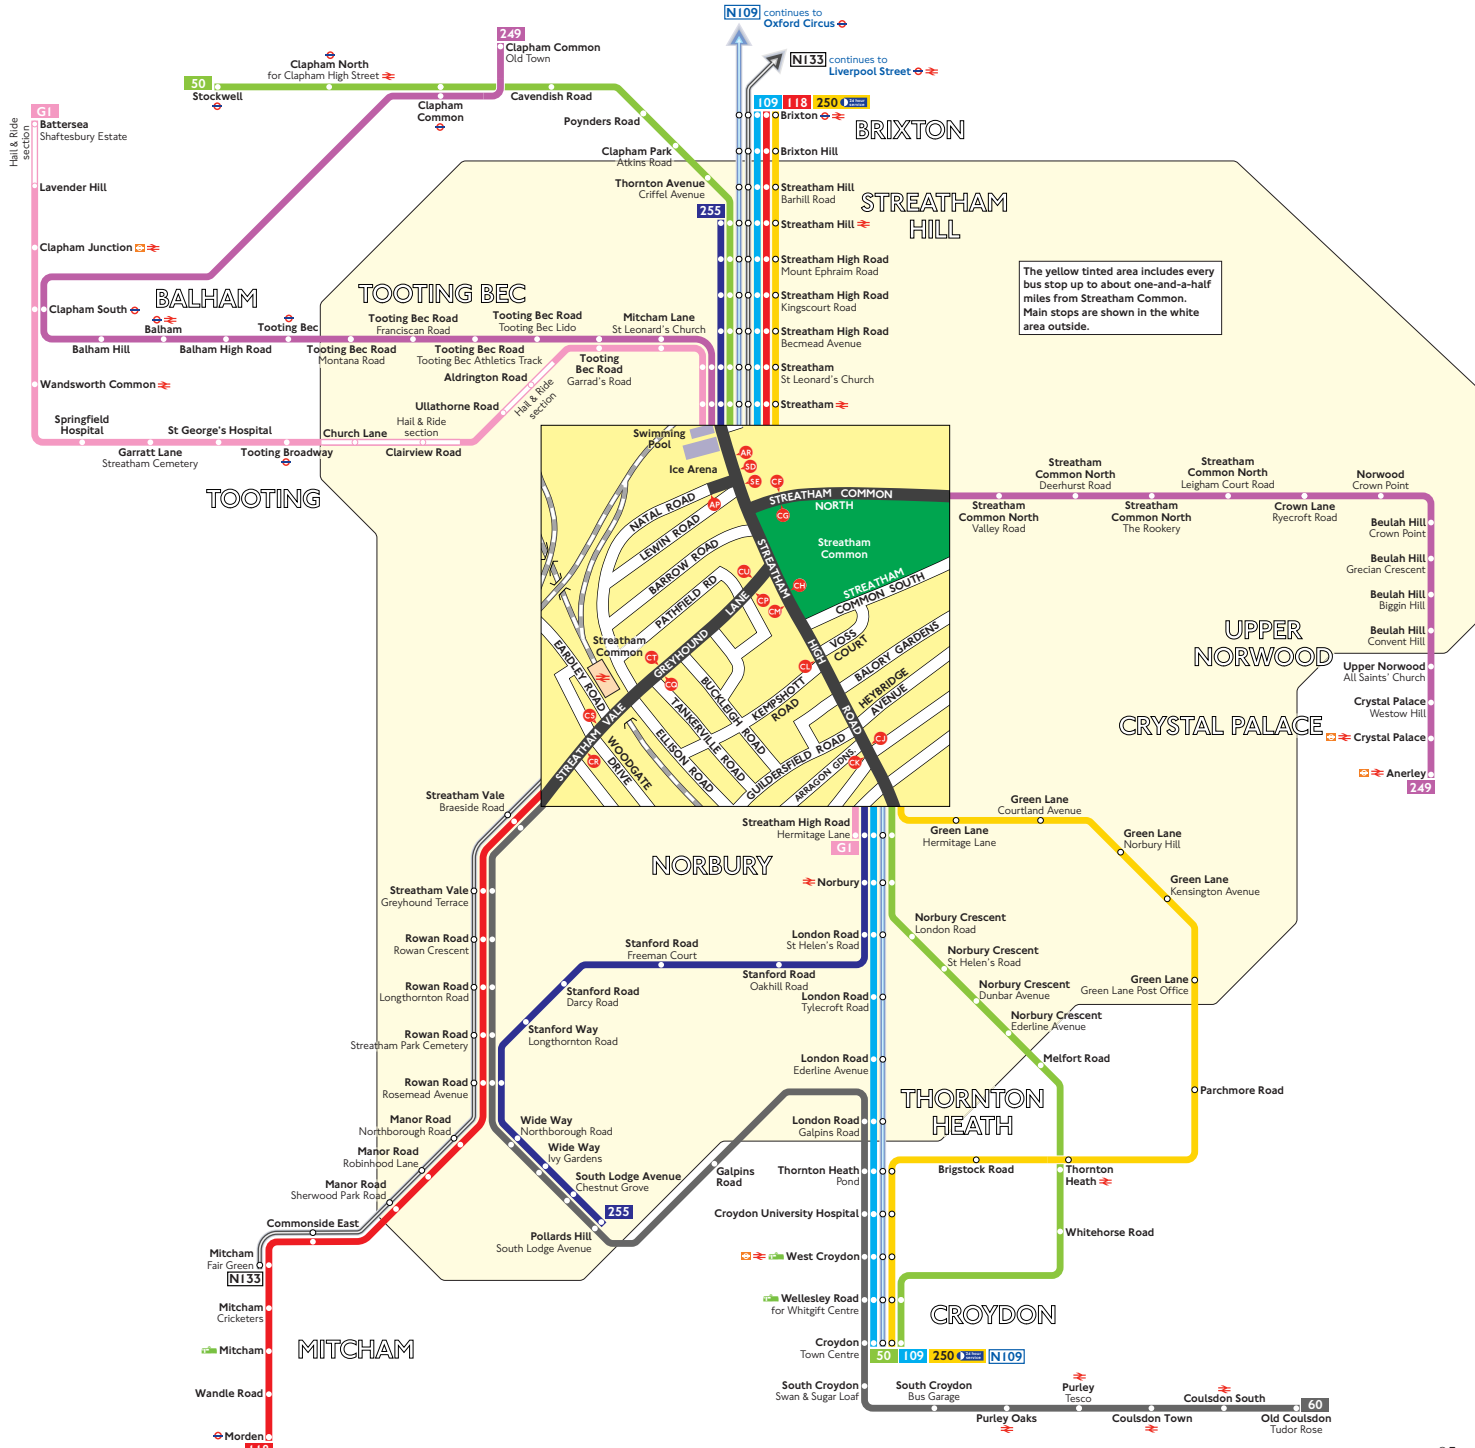

Buses from Streatham Common

Key

- 50 Day buses in black
- N109 Night buses in blue
- Connections with London Underground
- Connections with National Rail
- Connections with Docklands Light Railway
- Connections with river boats
- Connections with Tramlink

Red discs show the bus stop you need for your chosen bus service. The disc appears on the top of the bus stop in the street (see map of town centre in centre of diagram).

Route finder

Day buses including 24-hour services

Bus route	Towards	Bus stops
50	Croydon	CH CL SD
	Stockwell	CK CL CH
60	Old Coulsdon	CP CC CR SE
	Croydon	CH CL SD
109	Brixton	CK CL CH
	Morden	CP CC CR SE
118	Brixton	CK CL CH
	Anerley	CF SE
249	Anerley	CF SE
	Clapham Common	CC
250	Brixton	CK CL CH
	Croydon	CH CL SD
255	Pollards Hill	CH CL SD
	Streatham Hill	CK CL CH
GI	Battersea	CK CL CH
	Streatham	CH CL SD

Night buses

Bus route	Towards	Bus stops
N109	Croydon	CH CL SD
	Oxford Circus	CK CL CH
N133	Liverpool Street	CP CC CR SE
	Mitcham	CF SE