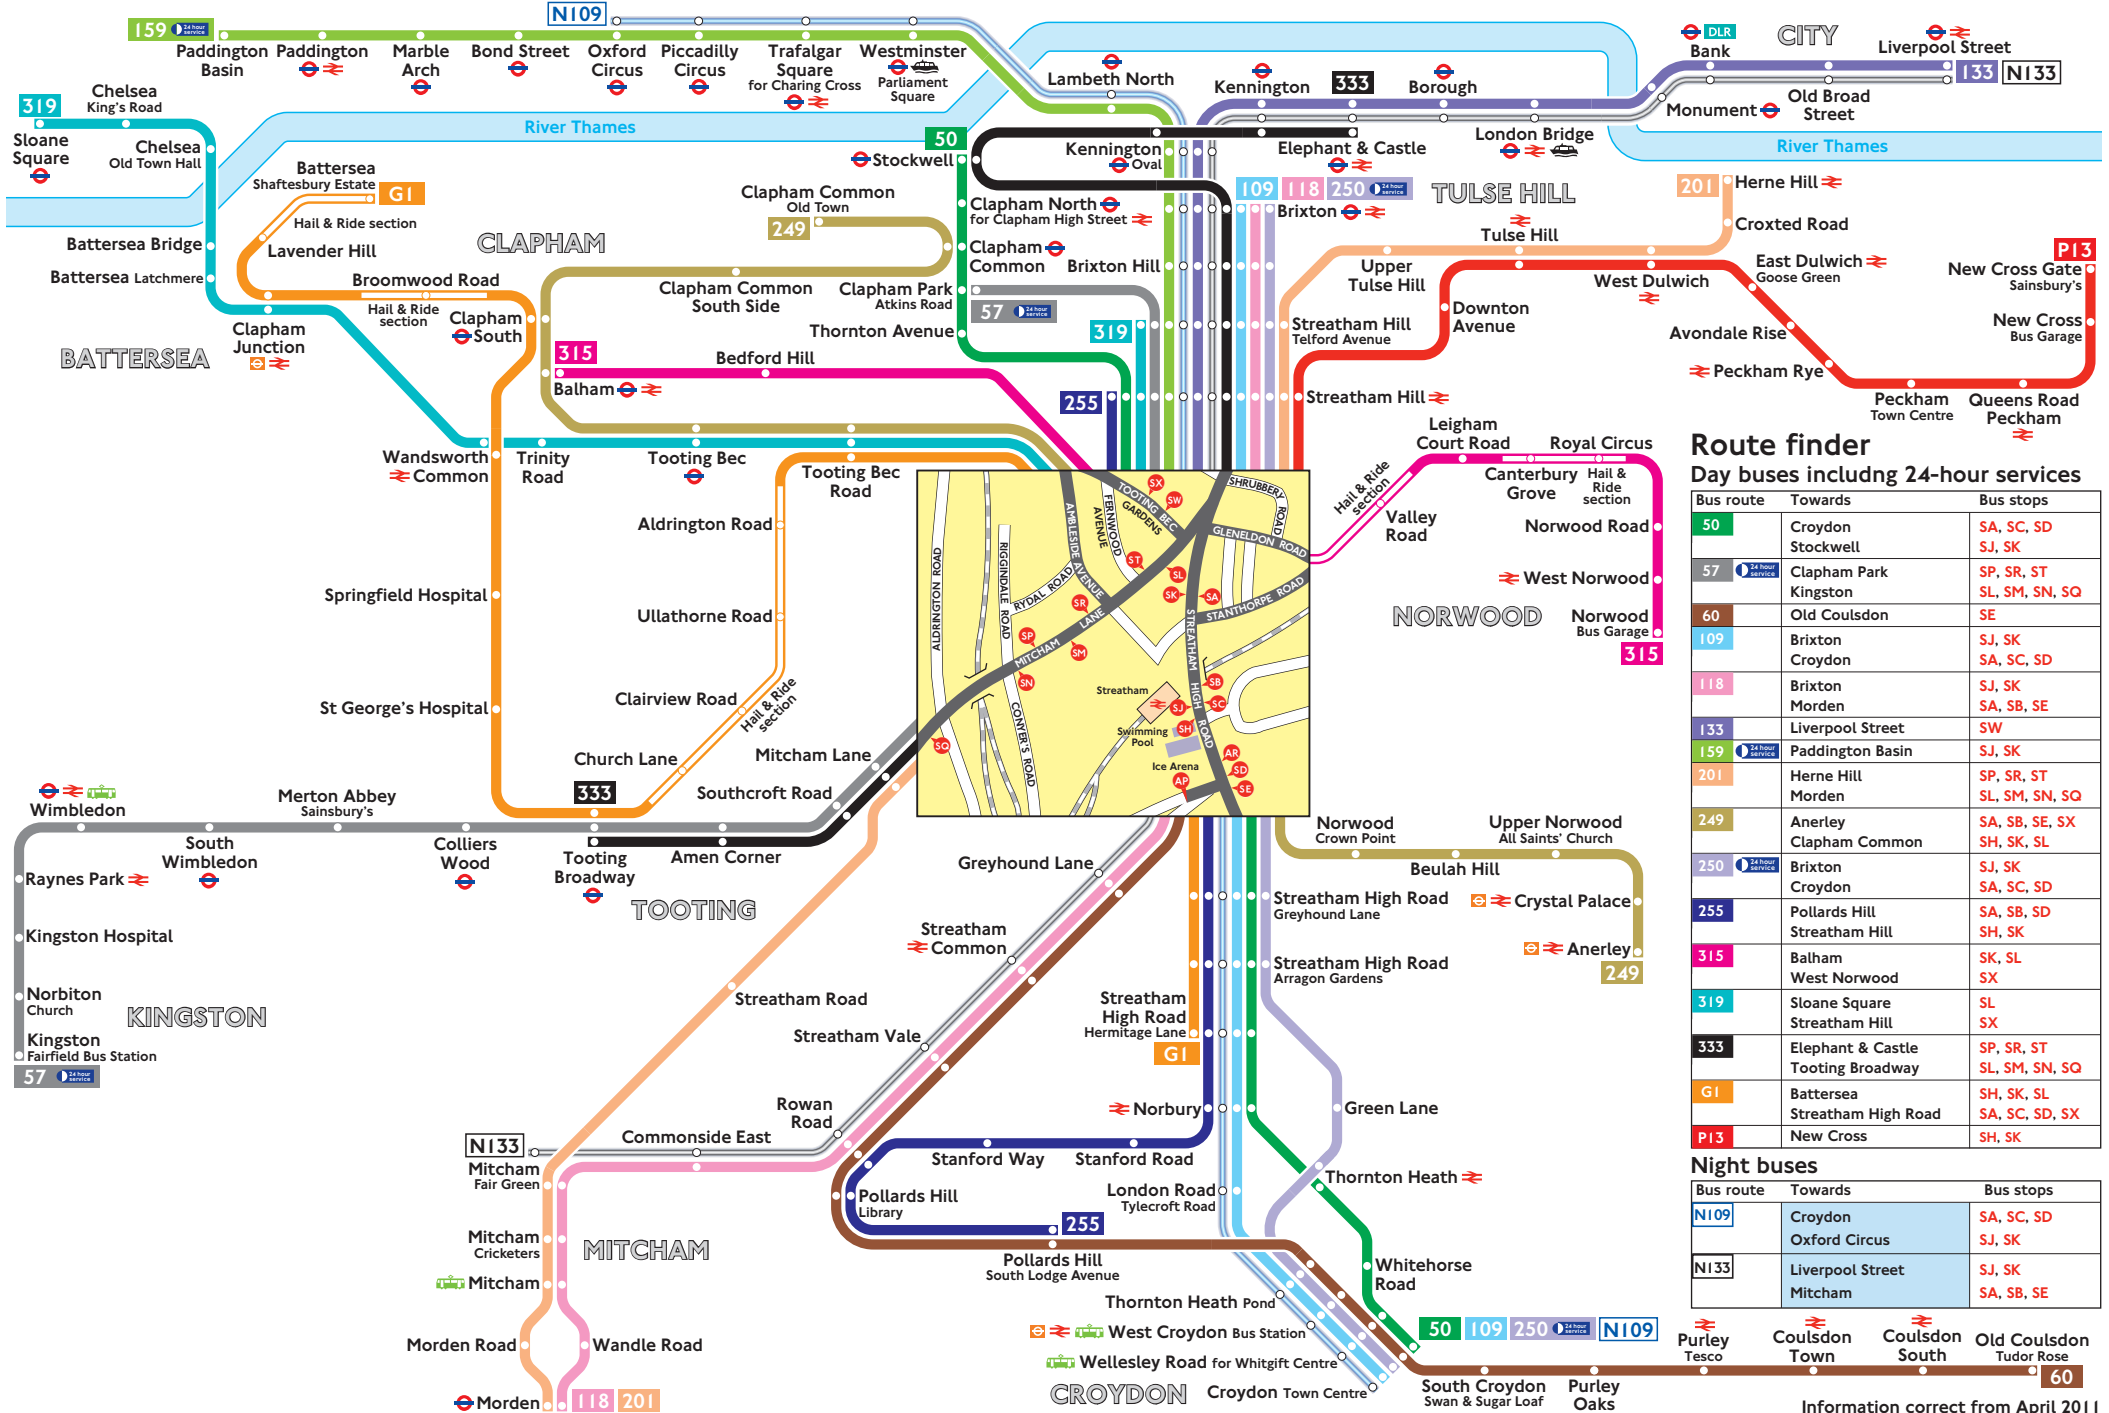

Buses from Streatham

Route finder

Day buses including 24-hour services

Bus route	Towards	Bus stops
50	Croydon Stockwell	SA, SC, SD SJ, SK
57	Clapham Park Kingston	SP, SR, ST SL, SM, SN, SQ
60	Old Coulsdon	SE
109	Brixton Croydon	SJ, SK SA, SC, SD
118	Brixton Morden	SJ, SK SA, SB, SE
133	Liverpool Street	SW
159	Paddington Basin	SJ, SK
201	Herne Hill Morden	SP, SR, ST SL, SM, SN, SQ
249	Anerley Clapham Common	SA, SB, SE, SX SH, SK, SL
250	Brixton Croydon	SJ, SK SA, SC, SD
255	Pollards Hill Streatham Hill	SA, SB, SD SH, SK
315	Balham West Norwood	SK, SL SX
319	Sloane Square Streatham Hill	SL SX
333	Elephant & Castle Tooting Broadway	SP, SR, ST SL, SM, SN, SQ
G1	Battersea Streatham High Road	SH, SK, SL SA, SC, SD, SX
P13	New Cross	SH, SK

Night buses

Bus route	Towards	Bus stops
N109	Croydon Oxford Circus	SA, SC, SD SJ, SK
N133	Liverpool Street Mitcham	SJ, SK SA, SB, SE

Bus route	Towards	Bus stops
50	West Croydon Bus Station	
109	Wellesley Road for Whitgift Centre	
250	Whitehorse Road	
N109	Thornton Heath Pond	
60	Purley Tesco	
	Coulsdon Town	
	Coulsdon South	
	Old Coulsdon	
	Tudor Rose	