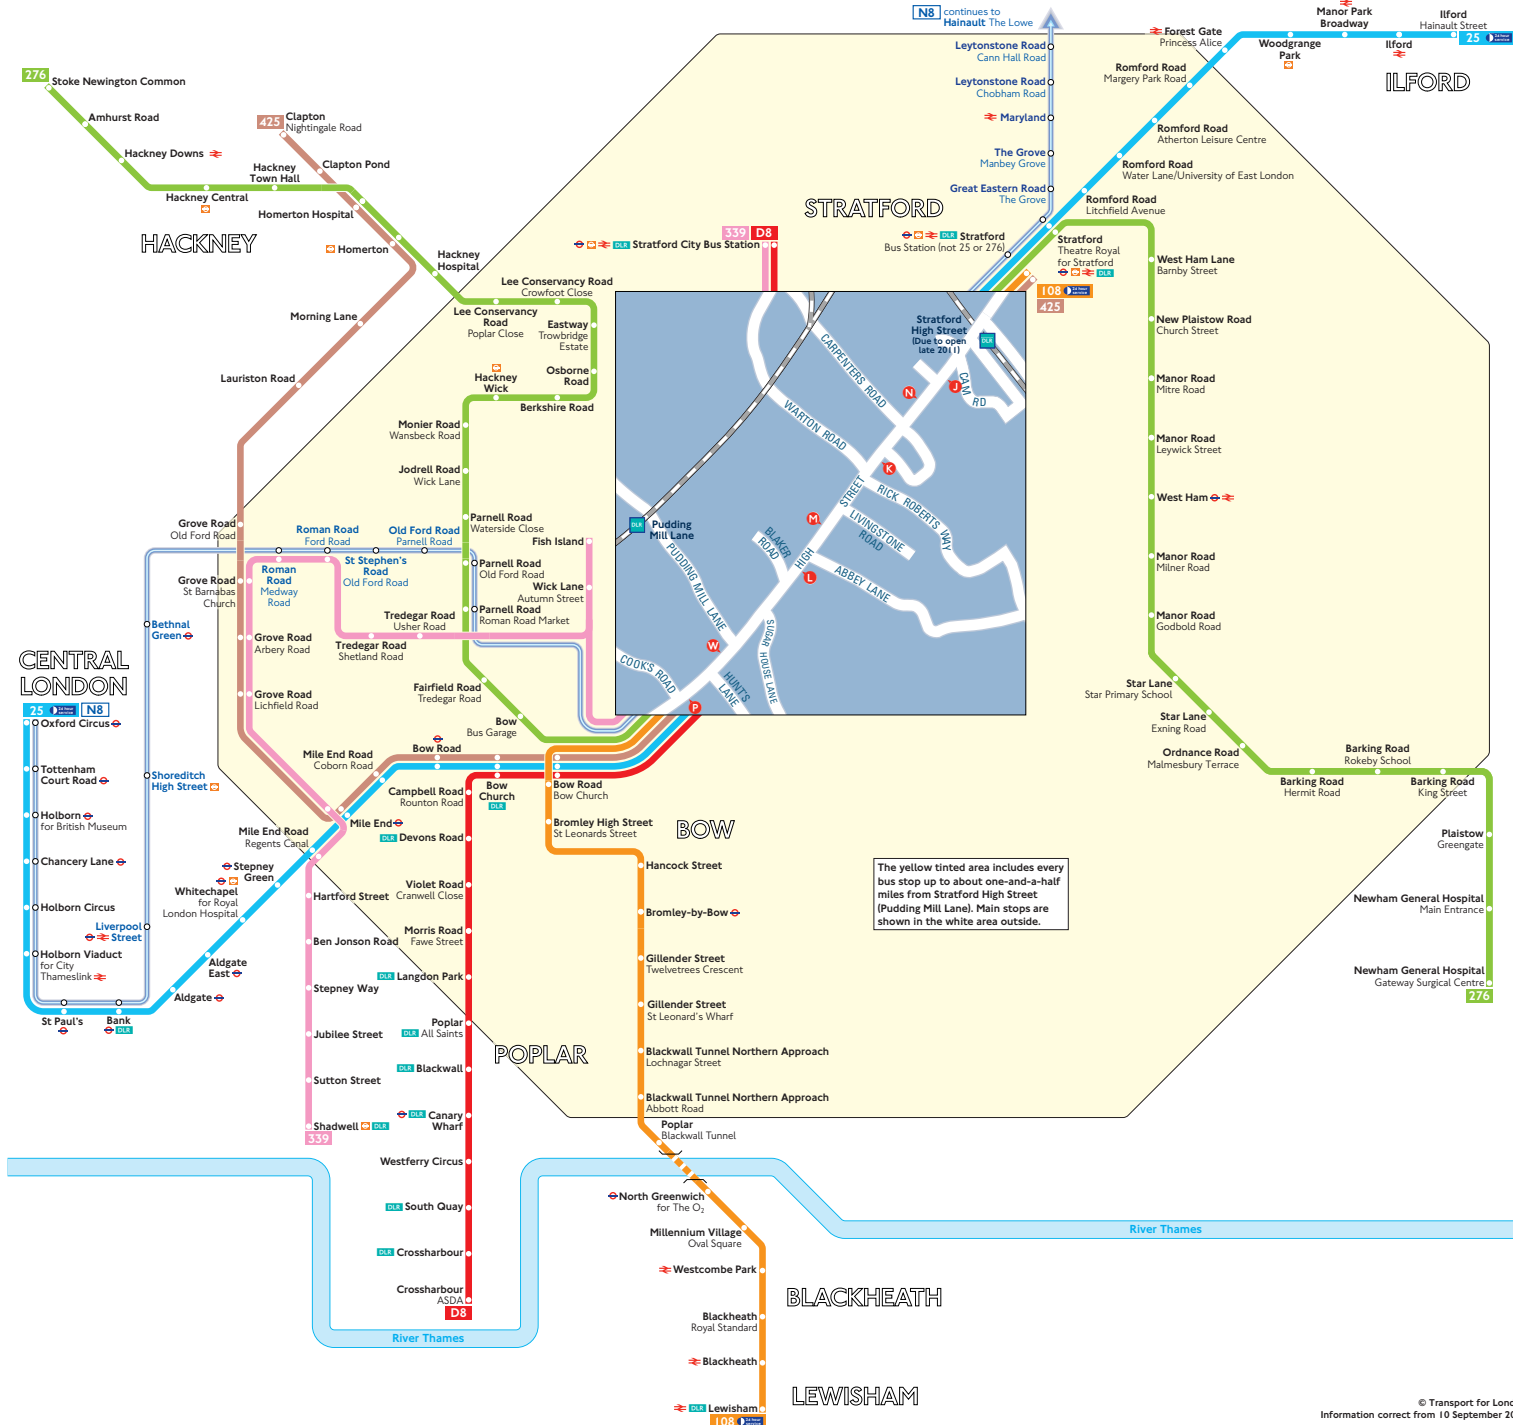

Buses from Stratford High Street (Pudding Mill Lane)

Key

- 25 Day buses in black
 - N8 Night buses in blue
 - Connections with London Underground
 - Connections with London Overground
 - Connections with National Rail
 - Connections with Docklands Light Railway
- A** Red discs show the bus stop you need for your chosen bus service. The disc **A** appears on the top of the bus stop in the street (see map of town centre in centre of diagram).

Route finder

Day buses including 24-hour services

Bus route	Towards	Bus stops
25	Ilford	M N W
	Oxford Circus	J K L P
108	Lewisham	J K L P
	Stratford	M N W
276	Newham General Hospital	M N W
	Stoke Newington Common	J K L P
339	Shadwell	L P
	Stratford City Bus Station	M W
425	Clapton	J K L P
	Stratford	M N W
D8	Crossharbour	L P
	Stratford City Bus Station	M W

Night buses

Bus route	Towards	Bus stops
N8	Hainault	M N W
	Oxford Circus	J K L P