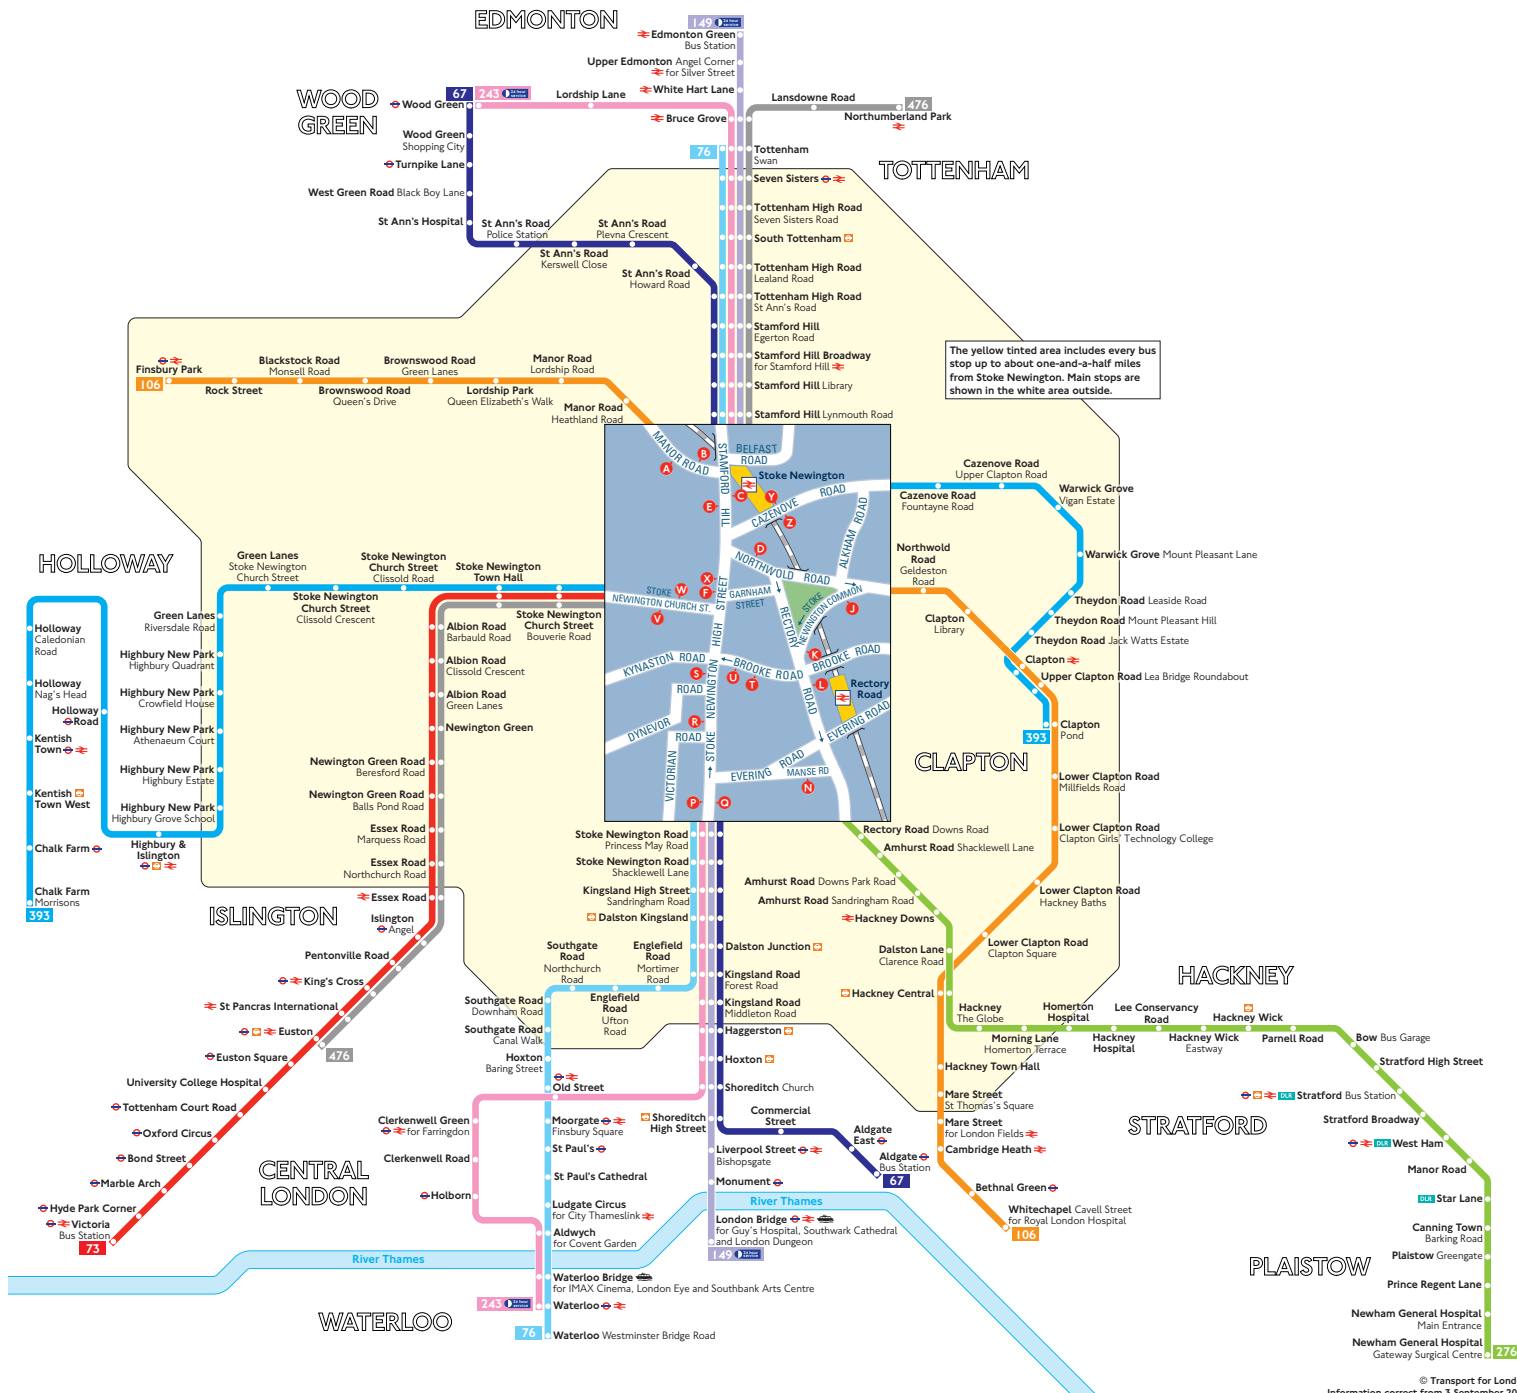

Buses from Stoke Newington

Key

- Connections with London Underground
- Connections with London Overground
- Connections with National Rail
- Connections with Docklands Light Railway
- Connections with river boats

Red discs show the bus stop you need for your chosen bus service. The disc **A** appears on the top of the bus stop in the street (see map of town centre in centre of diagram).

Route finder

Day buses including 24-hour services

Bus route	Towards	Bus stops
67	Aldgate	C D L N O
	Wood Green	E P R S X
73	Victoria	K U V
76	Tottenham	E P R S X
	Waterloo	C D L N O
106	Finsbury Park	A E F J T
	Whitechapel	B C D
149	Edmonton Green	E P R S X
	London Bridge	C D L N O
243	Waterloo	C D L N O
	Wood Green	E P R S X
276	Newham General Hospital	K L
393	Chalk Farm	D J U V Z
	Clapton	F W Y
476	Euston	C D U V
	Northumberland Park	E W X

Night buses

For night bus information, please see separate poster.