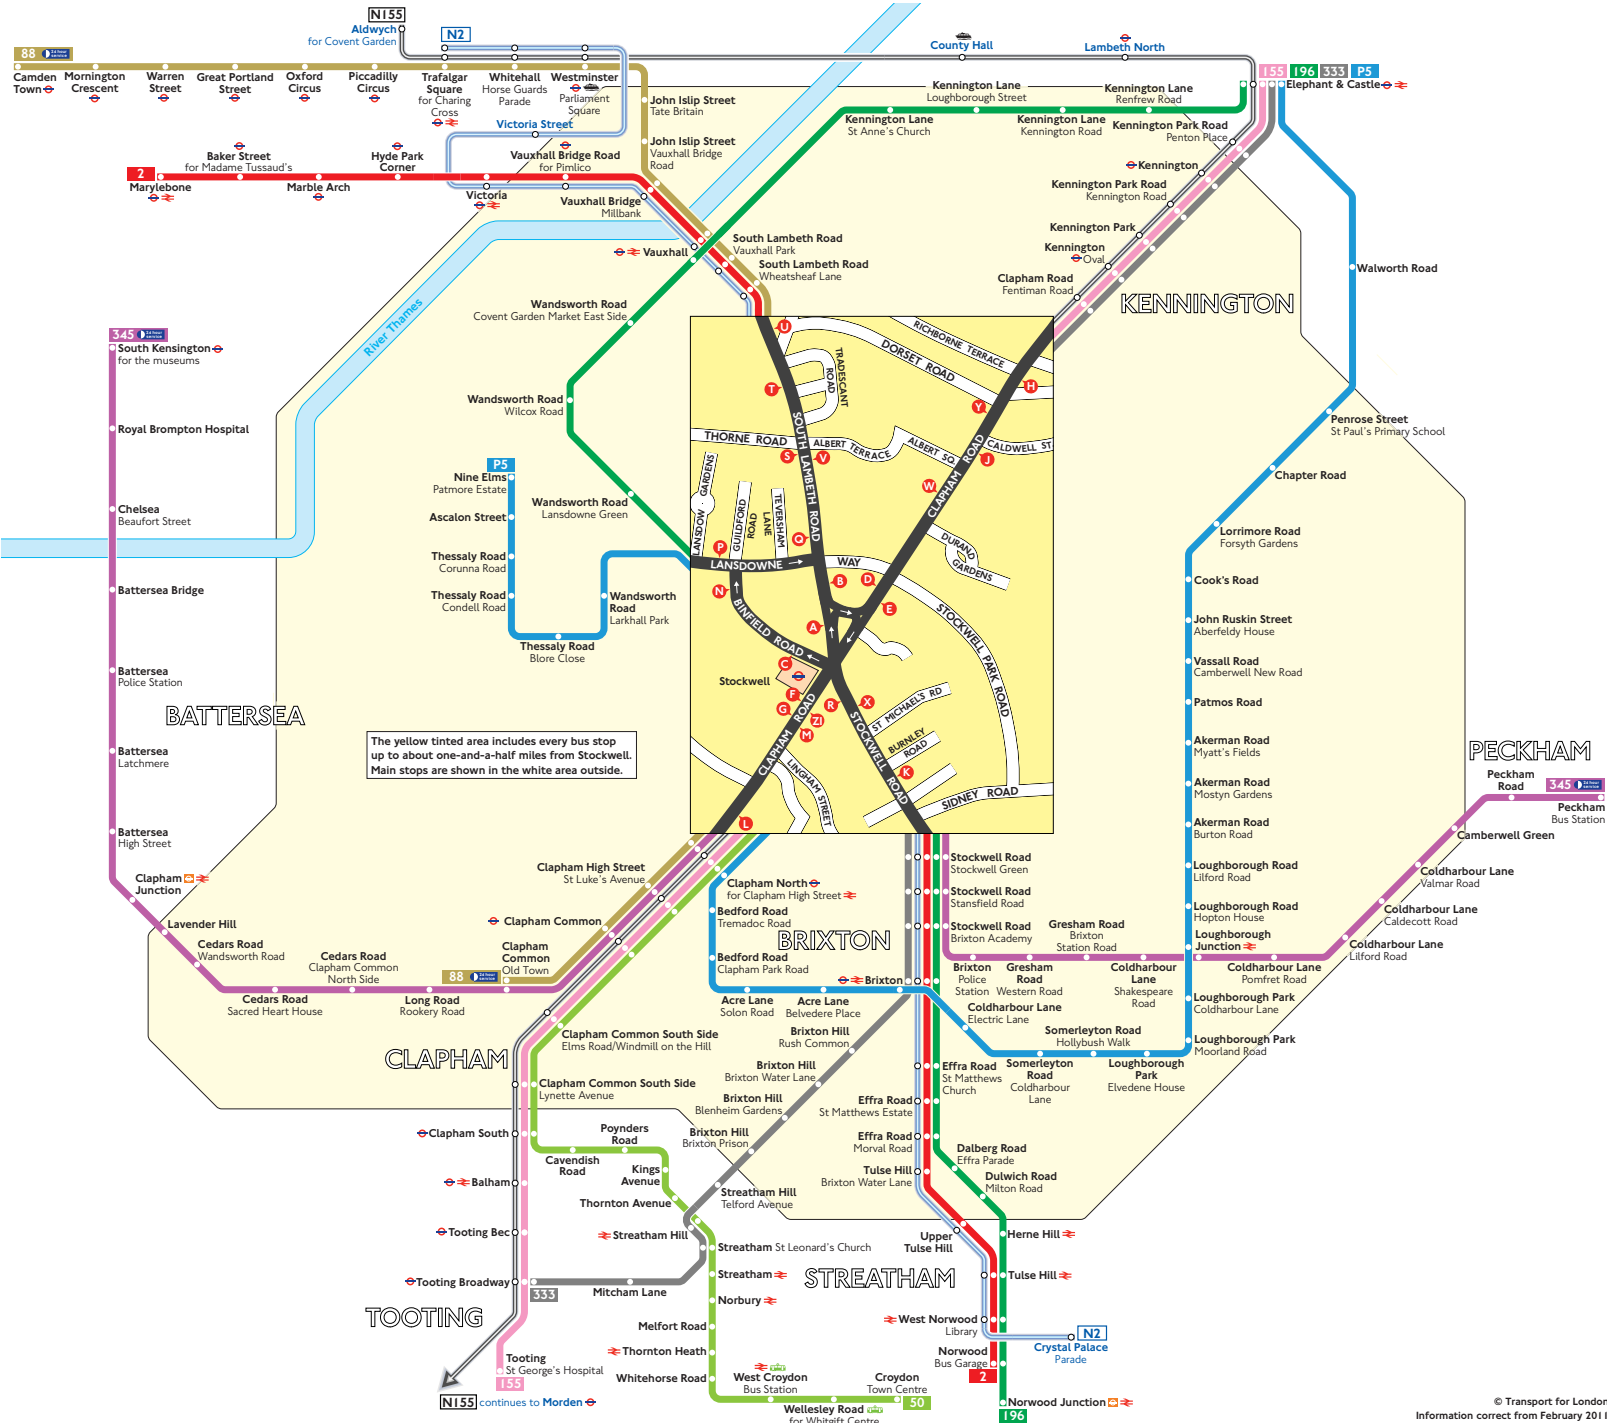

Buses from Stockwell

Key

1. 2 Day buses in black
   - N2 Night buses in blue
   - Connections with London Underground
   - Connections with London Overground
   - Connections with National Rail
   - Connections with river boats
   - Connections with Tramlink
2. **A** Red discs show the bus stop you need for your chosen bus service. The disc **A** appears on the top of the bus stop in the street (see map of town centre in centre of diagram).

Route finder

Day buses including 24-hour services

Bus route	Towards	Bus stops
2	Marylebone	A C R S T
	Norwood	B K U V X
50	Croydon	L M
88	Camden Town	A F O S T
	Clapham Common	B L M U V
155	Elephant & Castle	D G W Y
	Tooting	E H J L M
196	Elephant & Castle	C N R
	Norwood Junction	B K P X
333	Elephant & Castle	D R W Y
	Tooting Broadway	E H J K X
345	Peckham	G K X
	South Kensington	L M
P5	Elephant & Castle	B L M P
	Nine Elms	C F N

Night buses

Bus route	Towards	Bus stops
N2	Crystal Palace	B K U V X
	Trafalgar Square	A C R S T
N155	Aldwych	D G W Y
	Morden	E H J L M