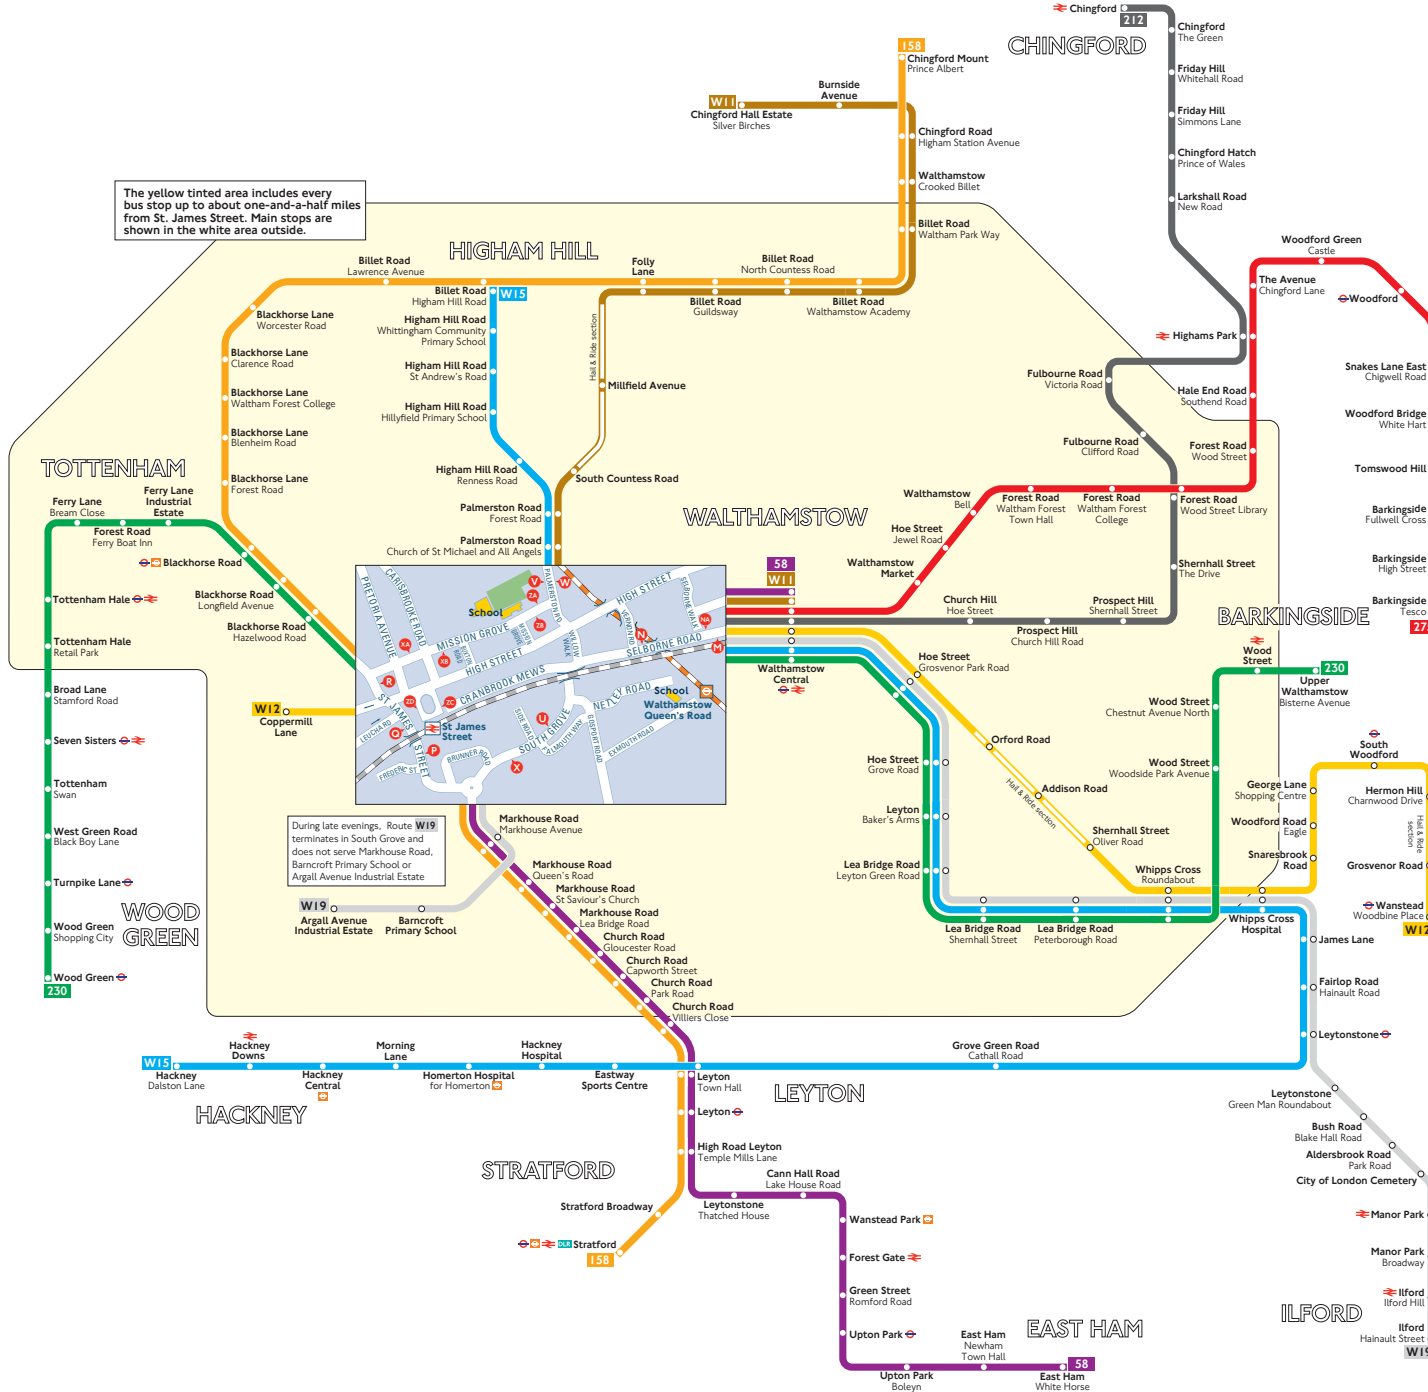

# Buses from St James Street Walthamstow

## Route finder

### Day buses

Bus route	Towards	Bus stops
58	East Ham	M X
	Walthamstow Central	N NA U
158	Chingford Mount	C
	Stratford	P R
212	Chingford	N NA ZD
	Upper Walthamstow	N NA P R U
230	Wood Green	M Q X
	Barkingside	N NA ZD
275	Chingford Hall Estate	M V
	Walthamstow Central	N NA W
W11	Coppermill Lane	M R XB ZB
	Wanstead	N NA XA ZA
W15	Higham Hill	M V
	Hackney Central	N NA W
W19	Argall Avenue Industrial Estate +	M X
	Ilford	N NA U

+ Mondays to Saturdays except evenings