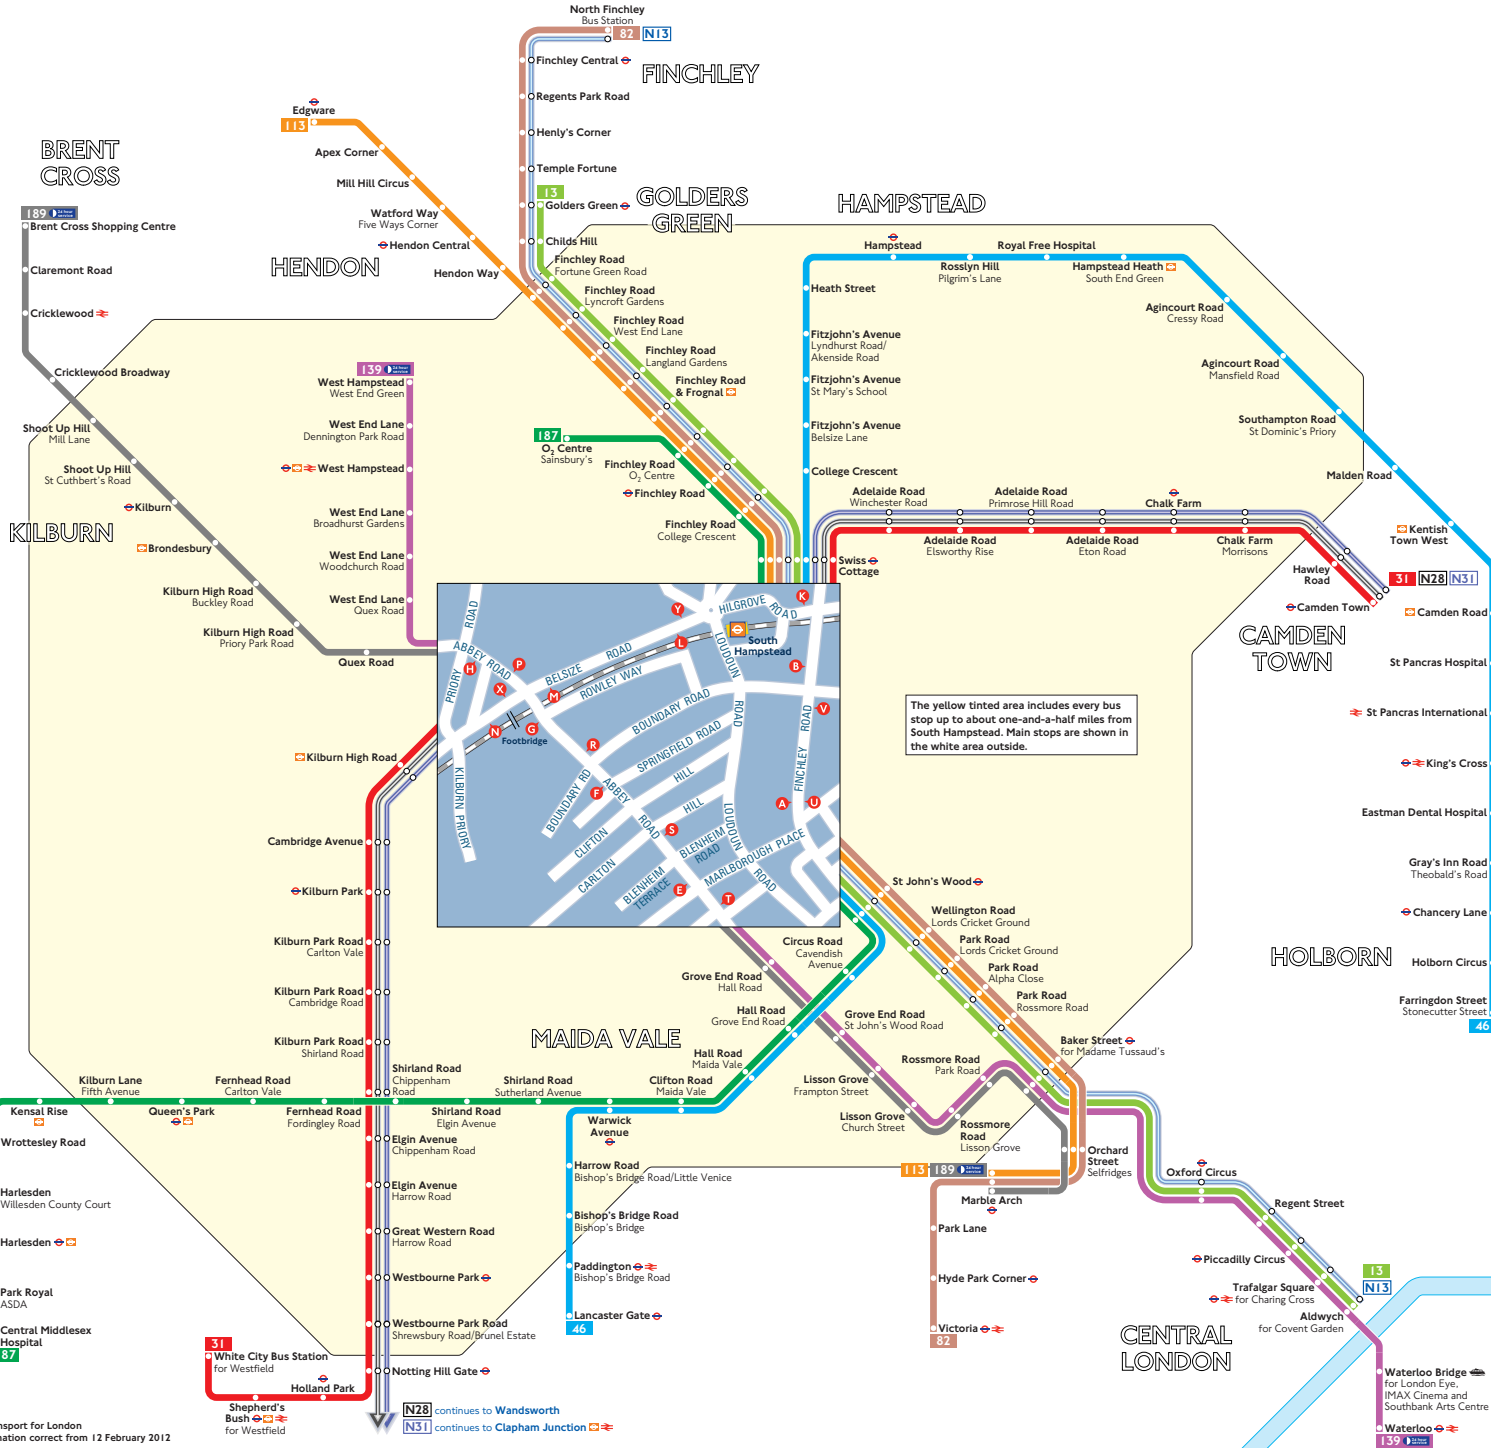

Buses from South Hampstead

Key

- 13** Day buses in black
- N13** Night buses in blue
- Connections with London Underground
- Connections with London Overground
- Connections with National Rail
- Connections with river boats

A Red discs show the bus stop you need for your chosen bus service. The disc appears on the top of the bus stop in the street (see map of town centre in centre of diagram).

Route finder

Day buses including 24-hour services

Bus route	Towards	Bus stops
13	Aldwych	U V
	Golders Green	A B
31	Camden Town	K X Y
	White City	L M N
46	Farringdon Street	A B
	Lancaster Gate	U V
82	North Finchley	A B
	Victoria	U V
113	Edgware	A B
	Marble Arch	U V
139	Waterloo	P R S T
	West Hampstead	E F G H
187	Central Middlesex Hospital	U V
	O ₂ Centre	A B
189	Brent Cross Shopping Centre	E F G H
	Marble Arch	P R S T

Night buses

Bus route	Towards	Bus stops
N13	Aldwych	U V
	North Finchley	A B
N28	Camden Town	K X Y
	Wandsworth	L M N
N31	Camden Town	K X Y
	Clapham Junction	L M N