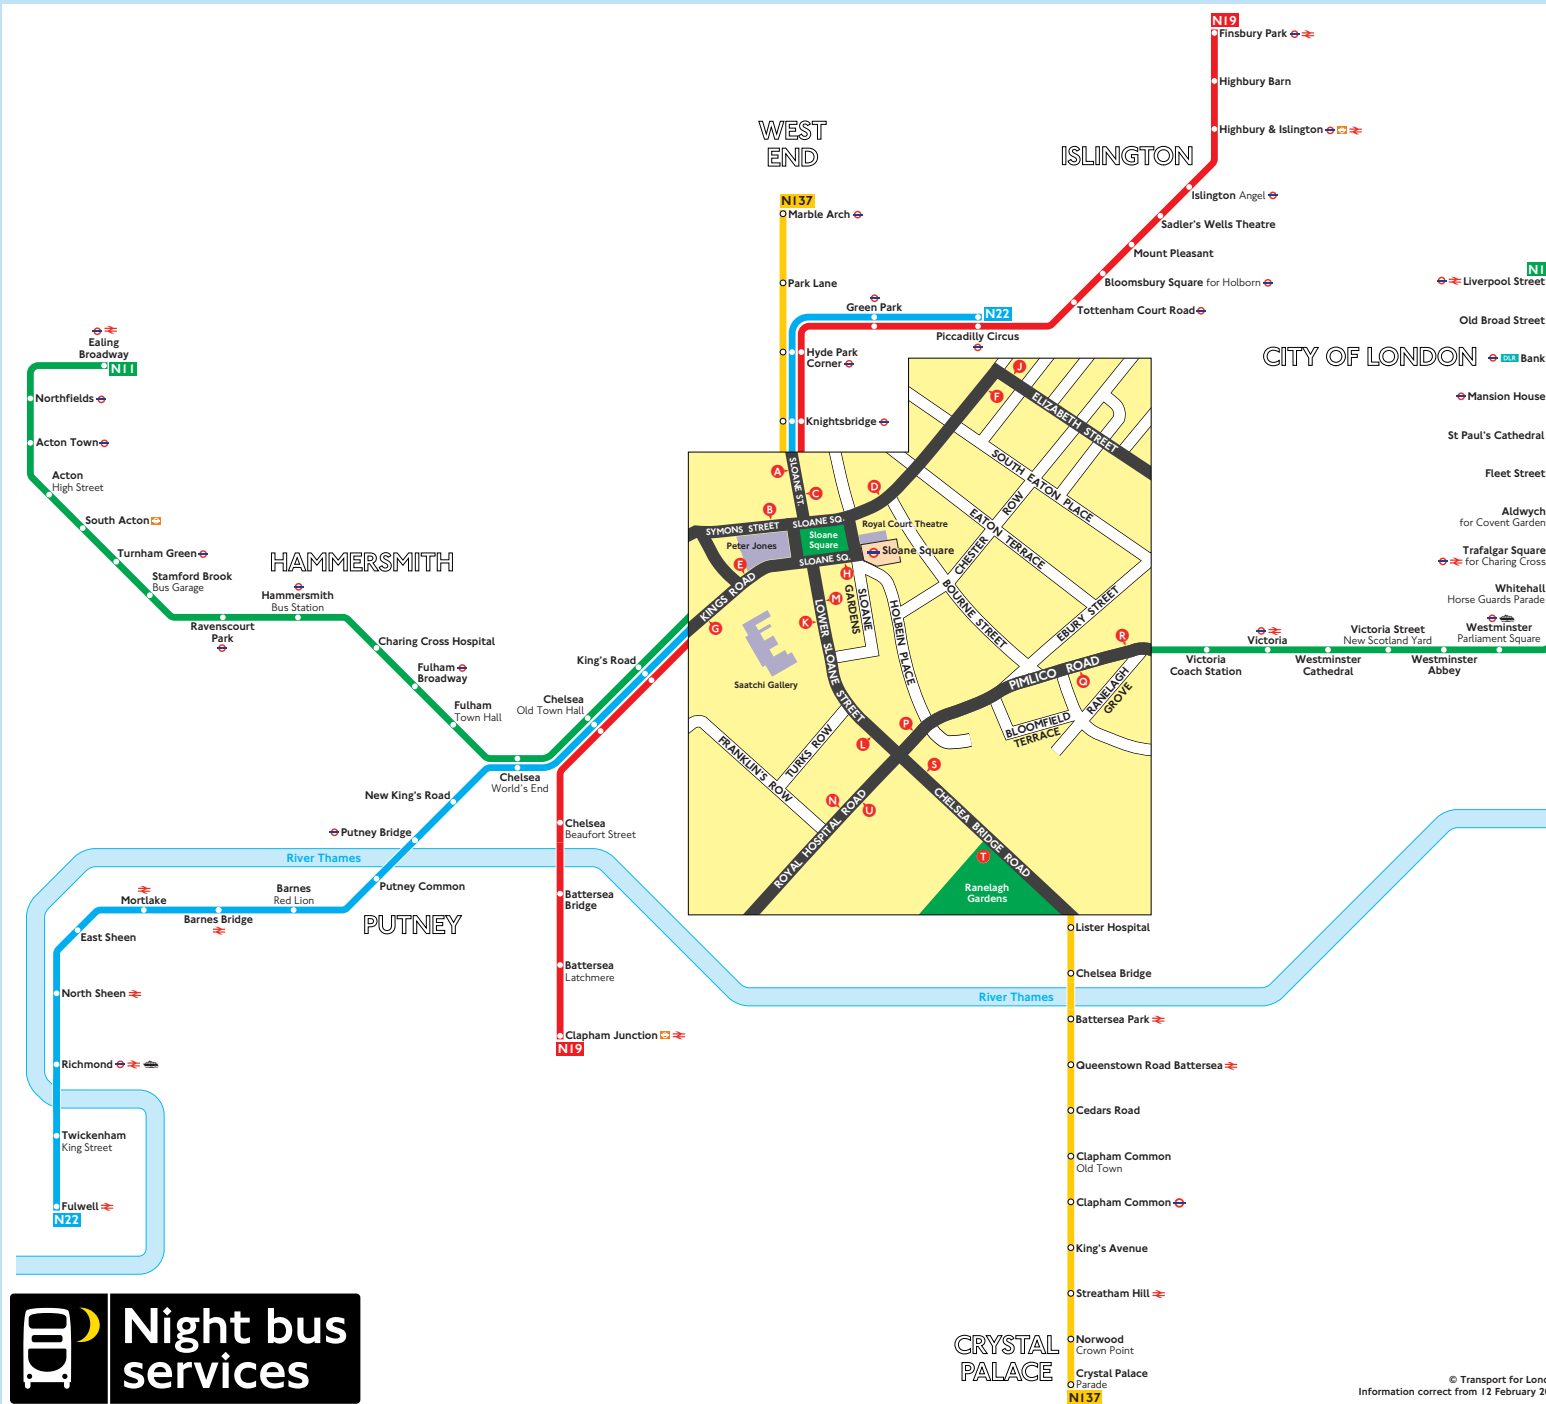

Night buses from Sloane Square

Key

- Connections with London Underground
- Connections with London Overground
- Connections with National Rail
- Connections with Docklands Light Railway
- Connections with river boats

Red discs show the bus stop you need for your chosen bus service. The disc **A** appears on the top of the bus stop in the street (see map of town centre in centre of diagram).

Route finder

Night buses

Bus route	Towards	Bus stops
N11	Ealing Broadway	G K L C
	Liverpool Street	E M P R
N19	Clapham Junction	C G H
	Finsbury Park	A E
N22	Fulwell	C G H
	Piccadilly Circus	A E
N137	Crystal Palace	C M S
	Marble Arch	A K L T

Day buses

For day bus information, please see separate poster.

CRYSTAL PALACE