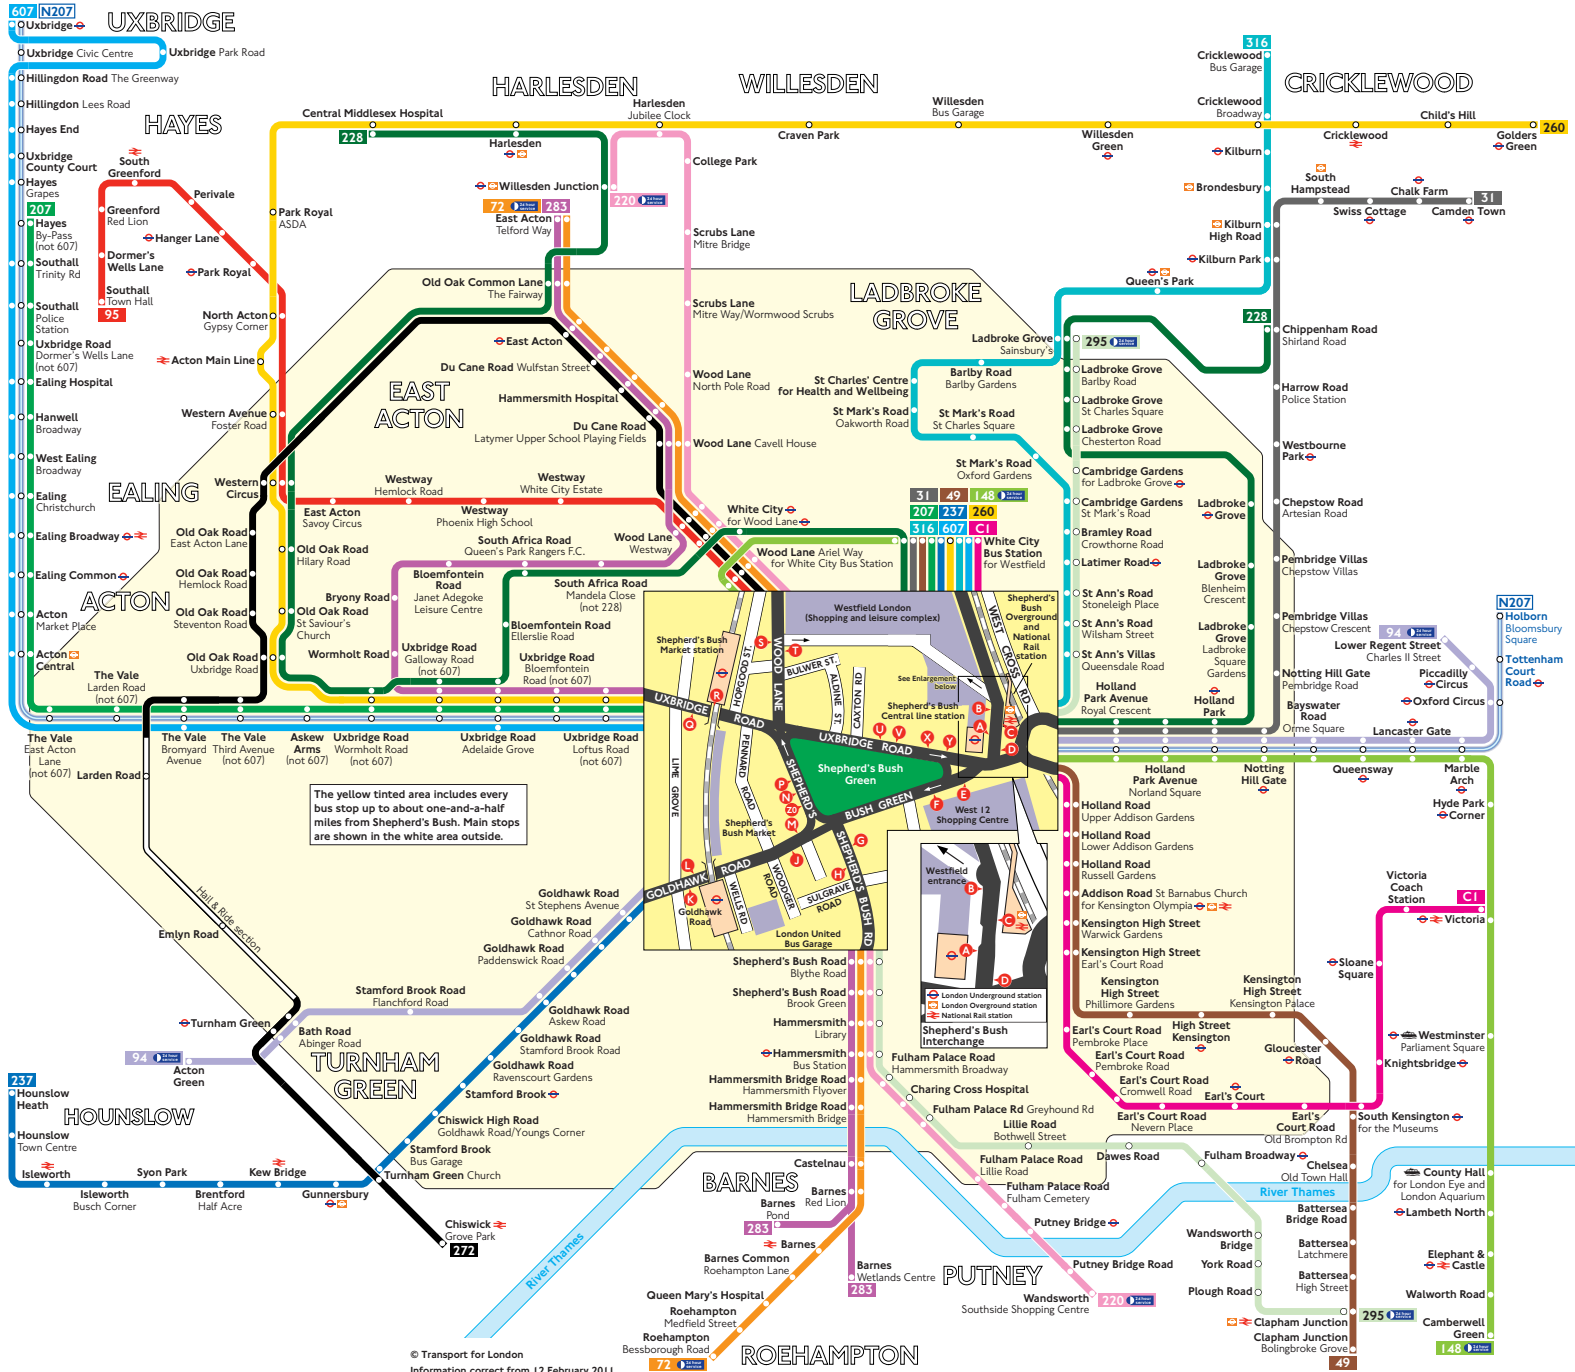

Buses from Shepherd's Bush

Key

- 49 Day buses in black
- N207 Night buses in blue
- Connections with London Underground
- Connections with London Overground
- Connections with National Rail
- Connections with river boats
- Early mornings and evenings only
- Daytimes only when Wetlands Centre is open
- Limited stop

Red discs show the bus stop you need for your chosen bus service. The disc **A** appears on the top of the bus stop in the street (see map of town centre in centre of diagram).

Route finder

Day buses including 24-hour services

Bus route	Towards	Bus stops
31	Camden Town	D
	White City	B
49	Clapham Junction	B
	White City	D
72	East Acton	H N S
	Roehampton	F G T U
94	Acton Green	E J K
	Piccadilly Circus	L M N X
95	Southall	F N S
	Camberwell Green	T X
148	White City	H N S
	Hayes	C P O
207	White City	B R
	Wandsworth	F G T U
228	Willesden Junction	H N S
	Central Middlesex Hospital	A
237	Maida Hill	D
	Hounslow Heath	C J K
260	White City	B L M U
	Golders Green	C P O
272	White City	B R
	Chiswick	N S
283	Barnes Wetlands Centre (daytimes only when centre is open) or Barnes Pond at other times	F G R U
	East Acton	H P O
295	Clapham Junction	F G
	Ladbroke Grove	H N Y
316	Cricklewood	D
	White City	B
607	Uxbridge	C P O
	White City	B R
CI	Victoria	D
	White City	B

Night buses

Bus route	Towards	Bus stops
N207	Holborn	R X
	Uxbridge	E P O