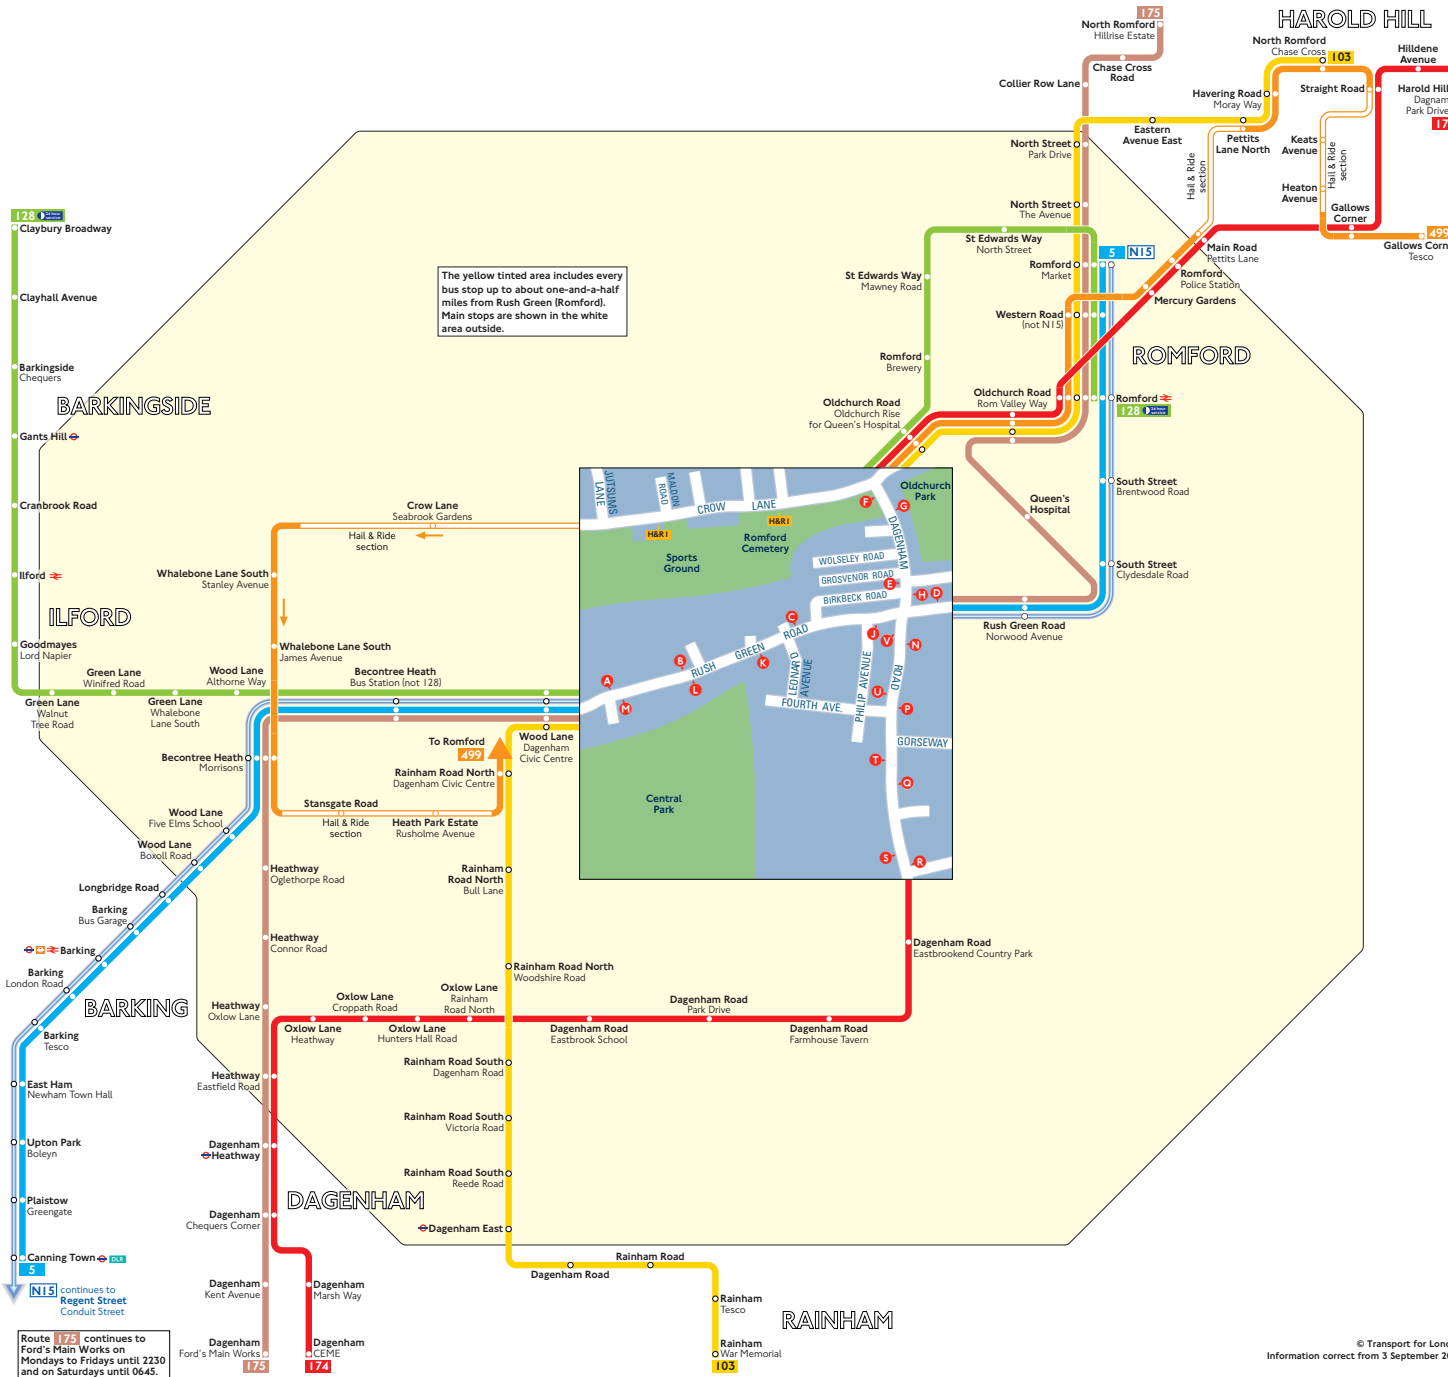

Buses from Rush Green (Romford)

Key

- 5 Day buses in black
- N15 Night buses in blue
- Connections with London Underground
- Connections with London Overground
- Connections with National Rail
- DLR Connections with Docklands Light Railway
- ✱ Mondays to Fridays except late evenings and Saturday early mornings only
- ▼ Wednesdays only

Route 499 operates as Hail & Ride on the sections of roads marked H&R! on the map. Buses stop at any safe point along the road. There are no bus stops at these locations, but please indicate clearly to the driver when you wish to board or alight.

Red discs show the bus stop you need for your chosen bus service. The disc A appears on the top of the bus stop in the street (see map of town centre in centre of diagram).

Route finder

Day buses including 24-hour routes

Bus route	Towards	Bus stops
5	Canning Town	J K L M
	Romford	A B C D
103	North Romford	A B C E F
	Rainham	G H J K L M
128	Claybury Broadway	G H J K L M
	Romford	A B C E F
174	Dagenham	G H N P O R
	Harold Hill	E F S T U V
175	Dagenham Ford's Main Works	J K L M
	North Romford	A B C D
499	Gallows Corner	A B C E F
	Heath Park Estate	H&R!