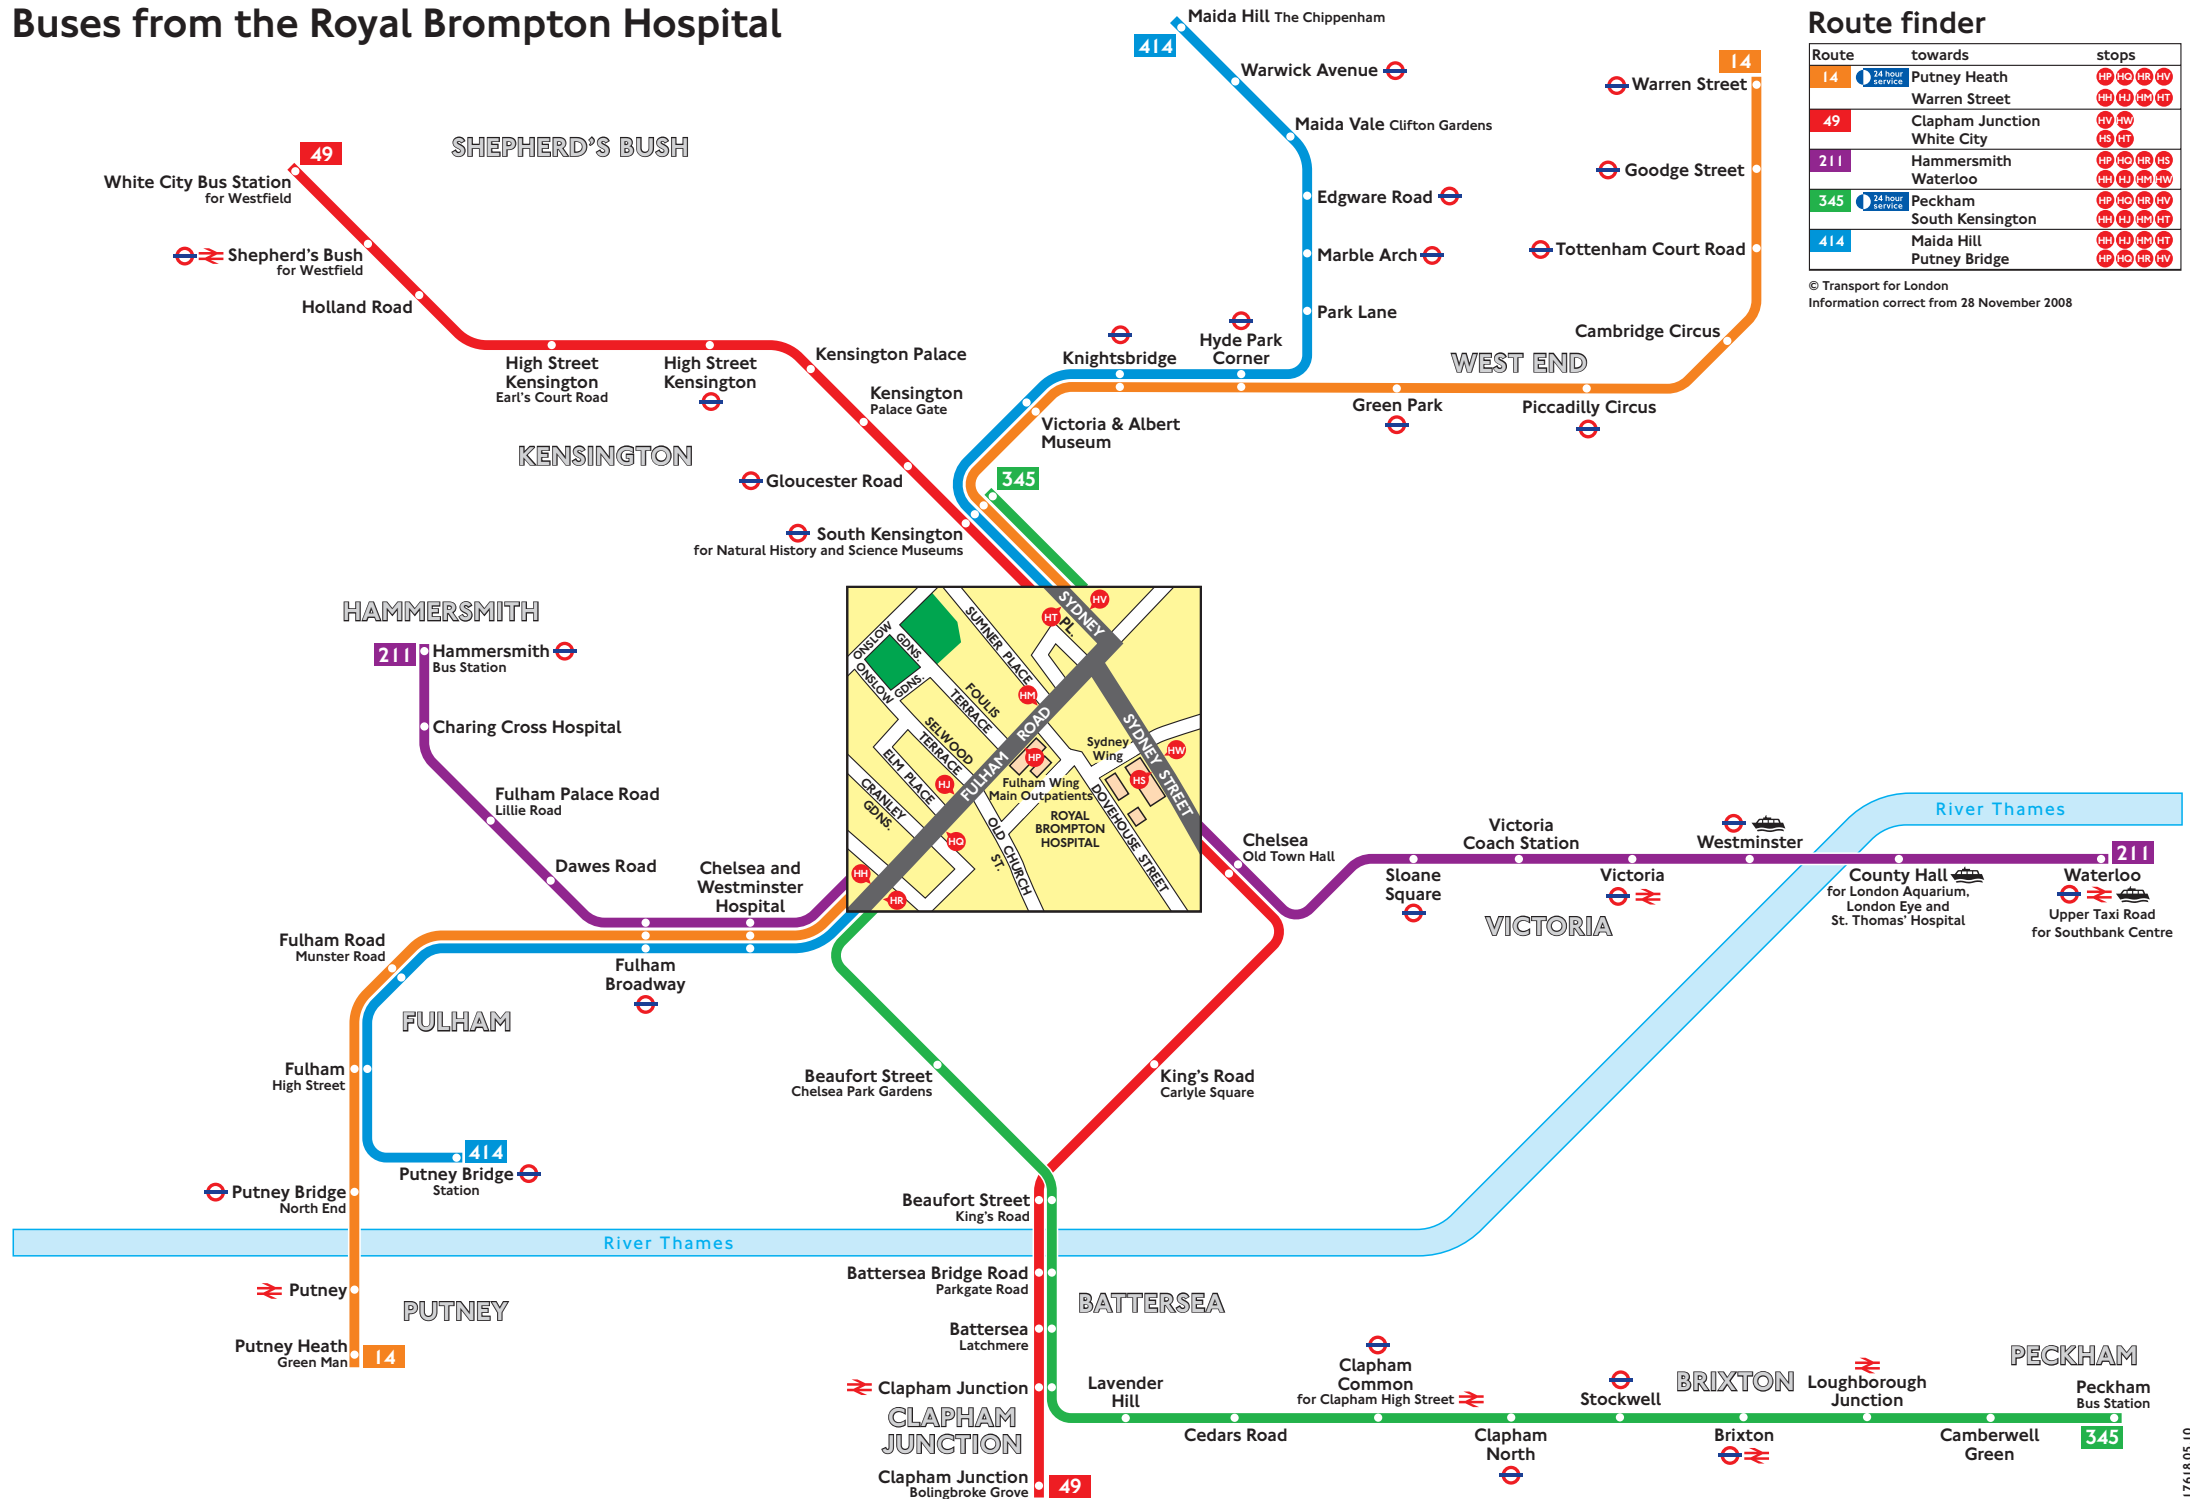

Buses from the Royal Brompton Hospital

Route finder

Route	towards	stops
14	24 hour service	Putney Heath
		Warren Street
49		Clapham Junction
		White City
211		Hammersmith
		Waterloo
345	24 hour service	Peckham
		South Kensington
414		Maida Hill
		Putney Bridge

© Transport for London
Information correct from 28 November 2008