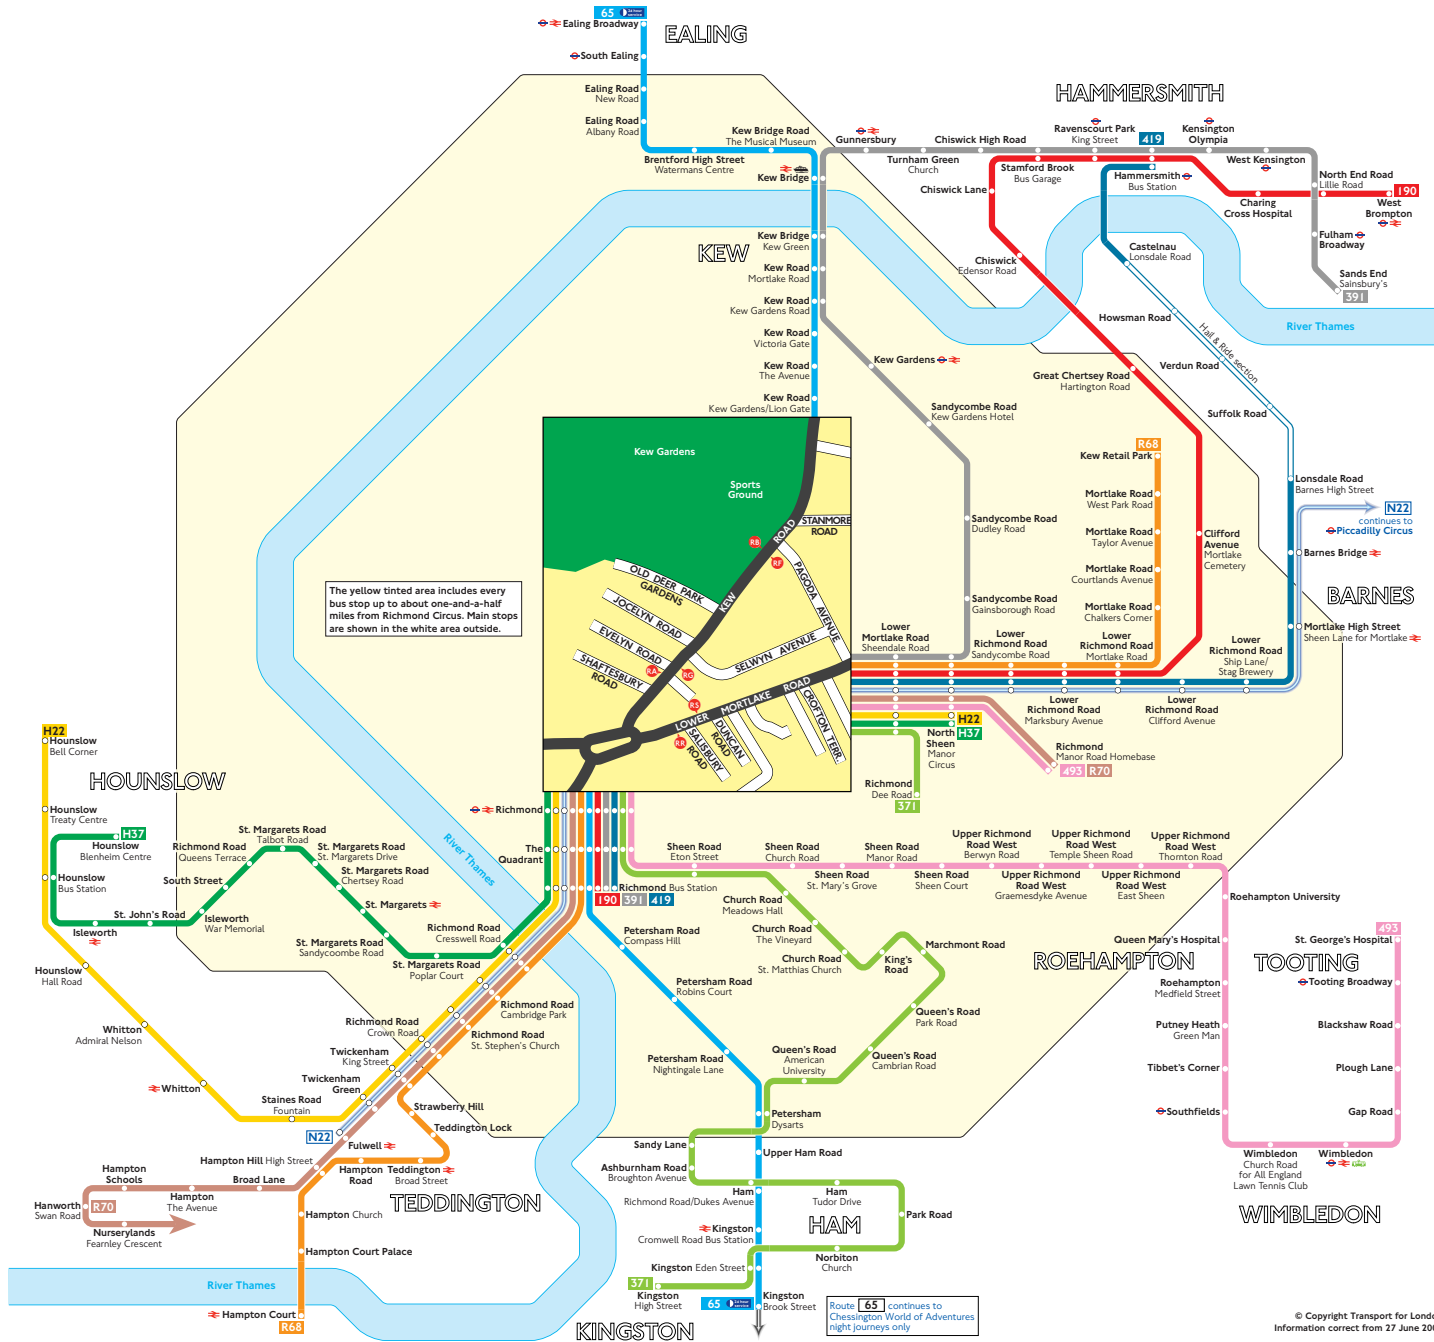

Buses from Richmond Circus

Key

- 65 Day buses in black
- N22 Night buses in blue
- Connections with Underground
- Connections with National Rail
- Connections with river boats
- Connections with Tramlink
- Night journeys only

Red discs show the bus stop you need for your chosen bus service. The disc **A** appears on the top of the bus stop in the street (see map of town centre in centre of diagram).

Route finder

Day buses including 24-hour routes

Bus route	Towards	Bus stops
65	Ealing Broadway	RA RB
	Kingston	RF RG
	Chessington World of Adventures	RF RG
190	Richmond Bus Station	RR
	West Brompton	RS
371	Kingston	RR
	Richmond Dee Road	RS
391	Richmond Bus Station	RR
	Sands End	RS
419	Hammersmith	RS
	Richmond Bus Station	RR
493	Richmond Manor Road	RS
	Tooting	RR
H22	Hounslow	RR
	North Sheen	RS
H37	Hounslow	RR
	North Sheen	RS
R68	Hampton Court	RR
	Kew Retail Park	RS
R70	Hanworth	RR
	Richmond Manor Road	RS

Night buses

Bus route	Towards	Bus stops
N22	Fulwell	RR
	Piccadilly Circus	RS