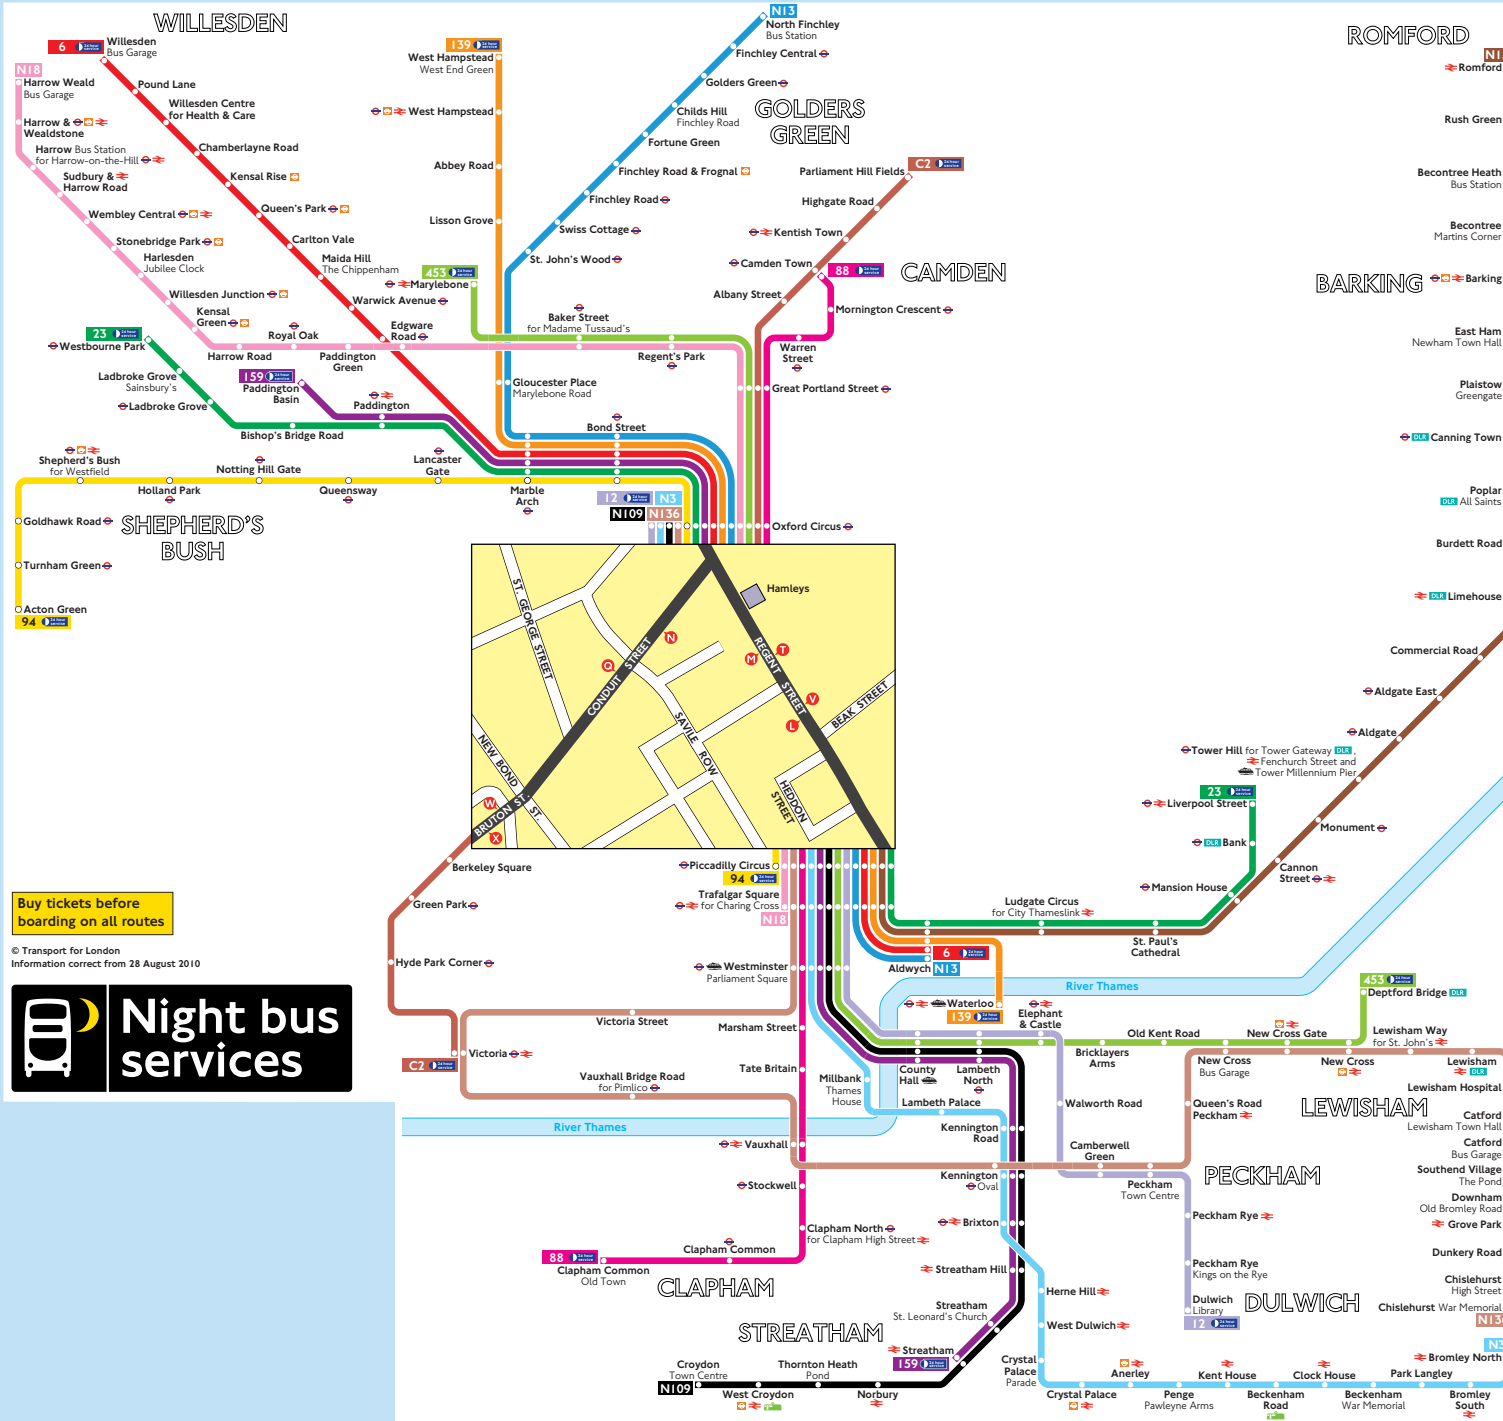

Night buses from Regent Street

Buy tickets before boarding on all routes

Route finder Night buses including 24-hour routes

Bus route	Towards	Bus stops
6	Aldwych	V
	Willesden	M
12	Dulwich	T
	Oxford Circus	L
23	Liverpool Street	V
	Westbourne Park	M
88	Camden Town	M
	Clapham Common	T
94	Acton Green	M
	Piccadilly Circus	T
139	Waterloo	V
	West Hampstead	L
159	Paddington Basin	M
	Streatham	T
453	Deptford Bridge	T
	Marylebone	M
C2	Parliament Hill Fields	O W
	Victoria	X
N3	Bromley North	T
	Oxford Circus	L
N13	Aldwych	V
	North Finchley	L
N15	Romford	V
N18	Harrow Weald	M
	Trafalgar Square	V
N109	Croydon	T
	Oxford Circus	M
N136	Chislehurst	T
	Oxford Circus	M

Day buses

For day bus information, please see separate poster