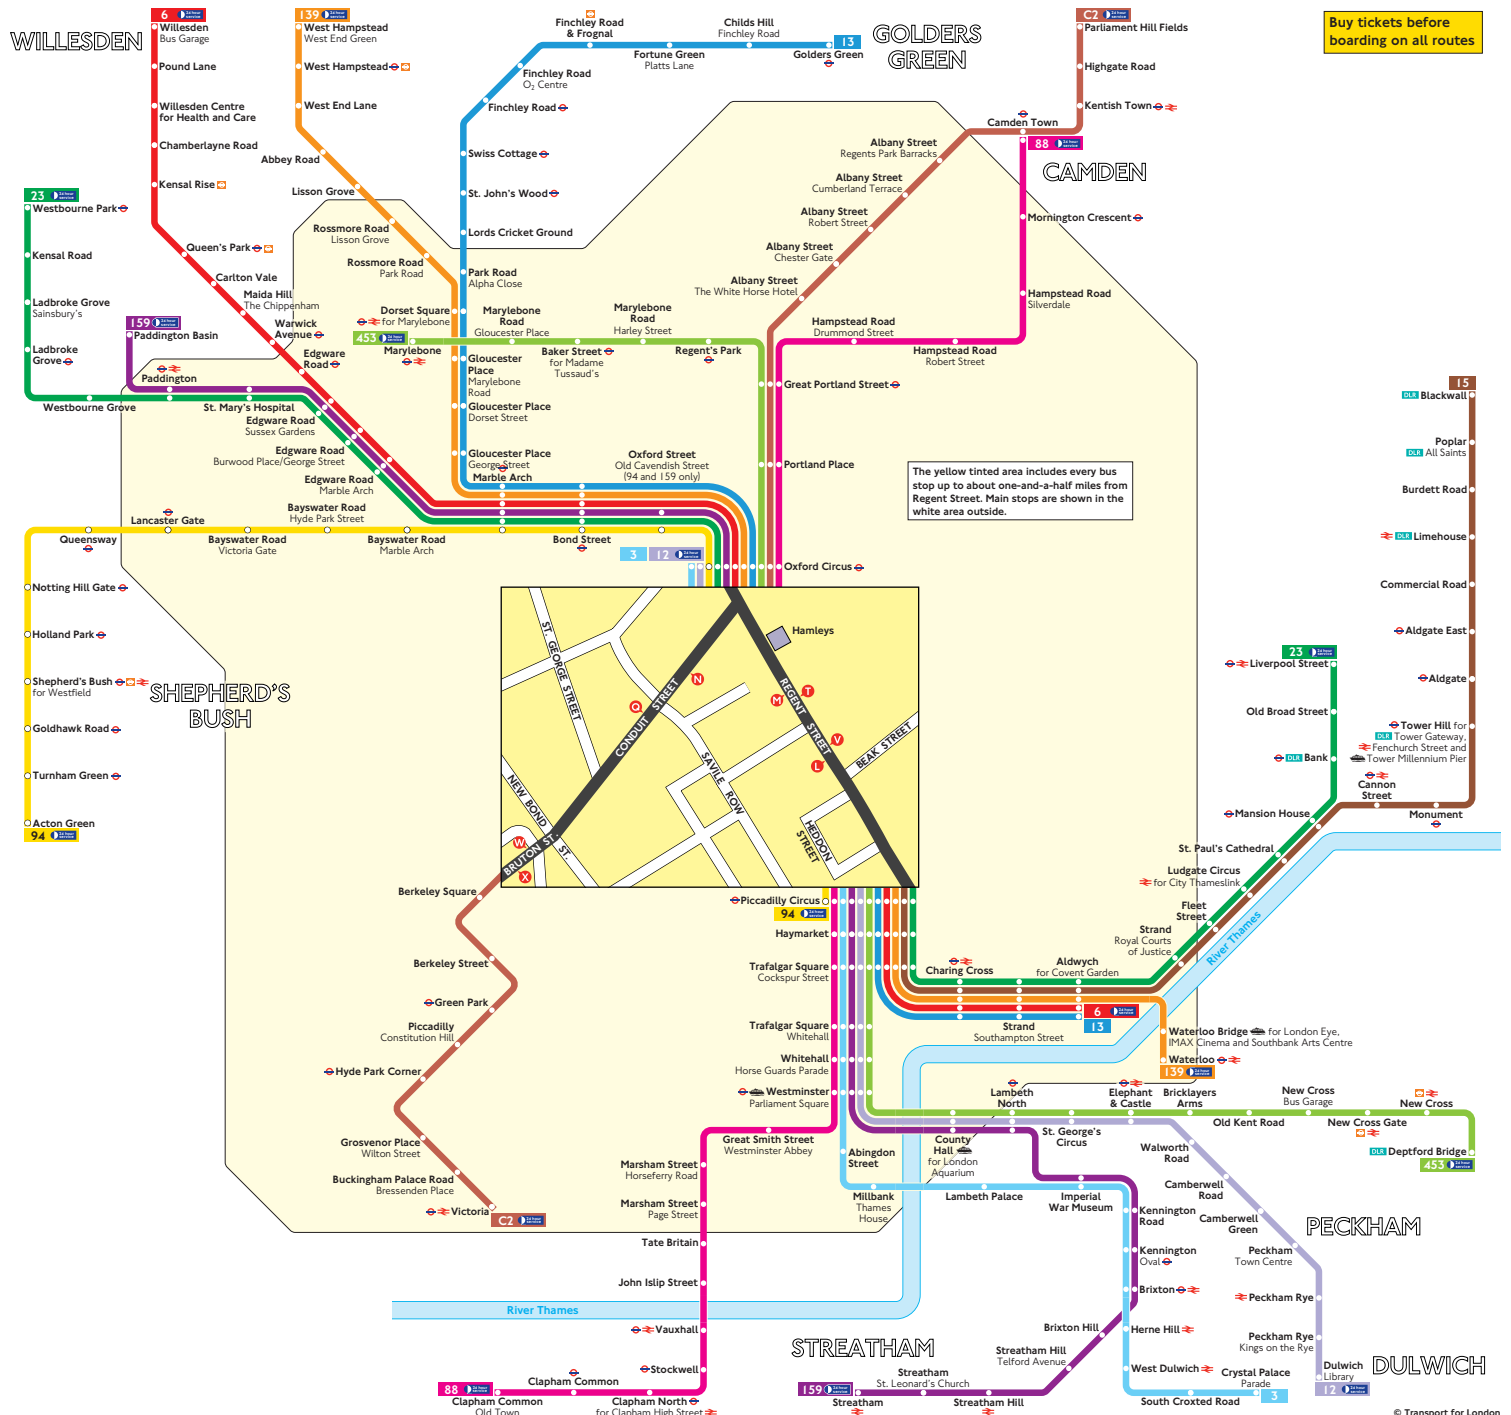

Buses from Regent Street

Buy tickets before boarding on all routes

Key

- Connections with London Underground
- Connections with London Overground
- Connections with National Rail
- Connections with Docklands Light Railway
- Connections with river boats

A Red discs show the bus stop you need for your chosen bus service. The disc appears on the top of the bus stop in the street (see map of town centre in centre of diagram).

Route finder

Day buses including 24-hour routes

Bus route	Towards	Bus stops
3	Crystal Palace	T
	Oxford Circus	L
6	Aldwych	V
	Willesden	M
12	Dulwich	T
	Oxford Circus	L
13	Aldwych	V
	Golders Green	L
15	Blackwall	V
23	Liverpool Street	V
	Westbourne Park	M
88	Camden Town	M
	Clapham Common	T
94	Acton Green	M
	Piccadilly Circus	T
139	Waterloo	V
	West Hampstead	L
159	Paddington Basin	M
	Streatham	T
453	Deptford Bridge	T
	Marylebone	M
C2	Parliament Hill Fields	O W
	Victoria	X

Night buses
 For night bus information, please see separate poster