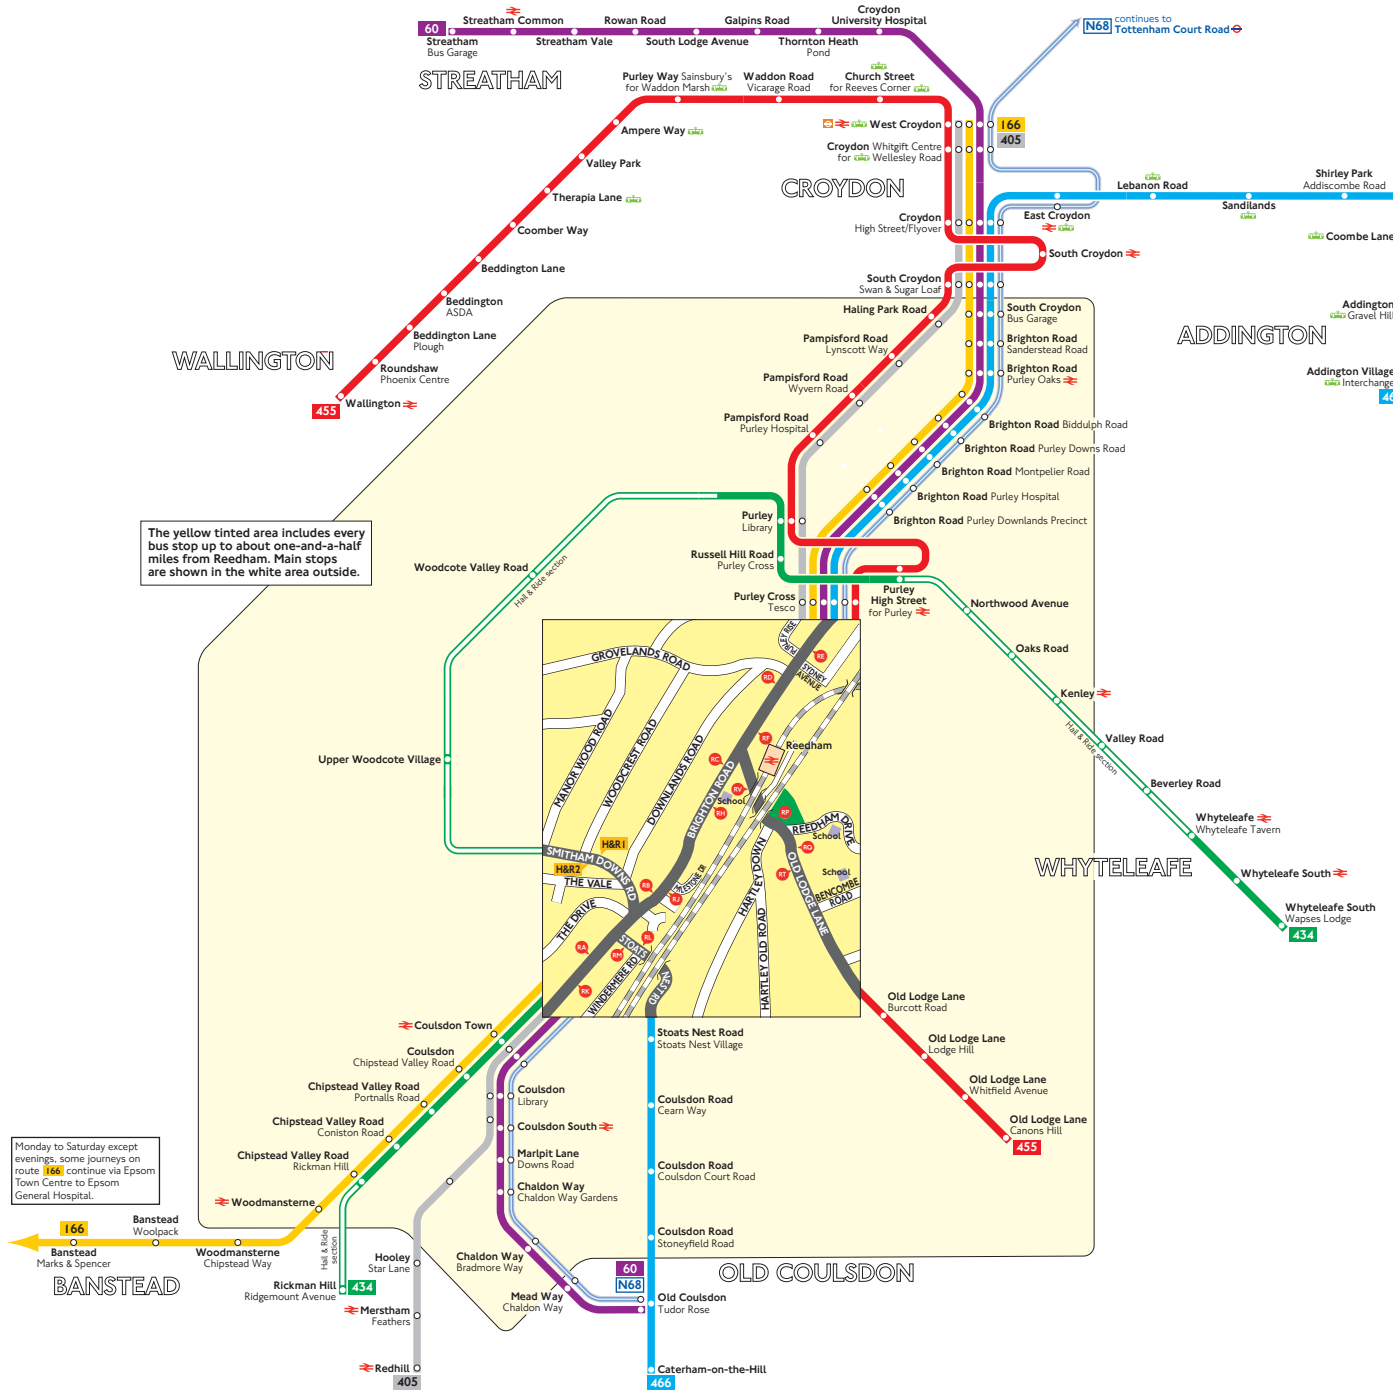

# Buses from Reedham

## Route finder

### Day buses

Bus route	Towards	Bus stops
60	Old Coulsdon	RE RP RH RJ RK
	Streatham	RA RB RC RD
166	Banstead	RE RP RH RJ RK
	Epsom+	
405	West Croydon	RA RB RC RD
	Redhill	RE RP RH RJ RK
434	West Croydon	RA RB RC RD
	Rickman Hill	RK H&R1
455	Whyteleafe South	RA H&R2
	Old Lodge Lane	RE RP RP RC
466	Wallington	RD RT RV
	Addington Village	RE RC RD RH
	Caterham-on-the-Hill	RE RP RH RJ RL

### Night buses

Bus route	Towards	Bus stops
N68	Old Coulsdon	RE RP RH RJ RK
	Tottenham Court Road	RA RB RC RD