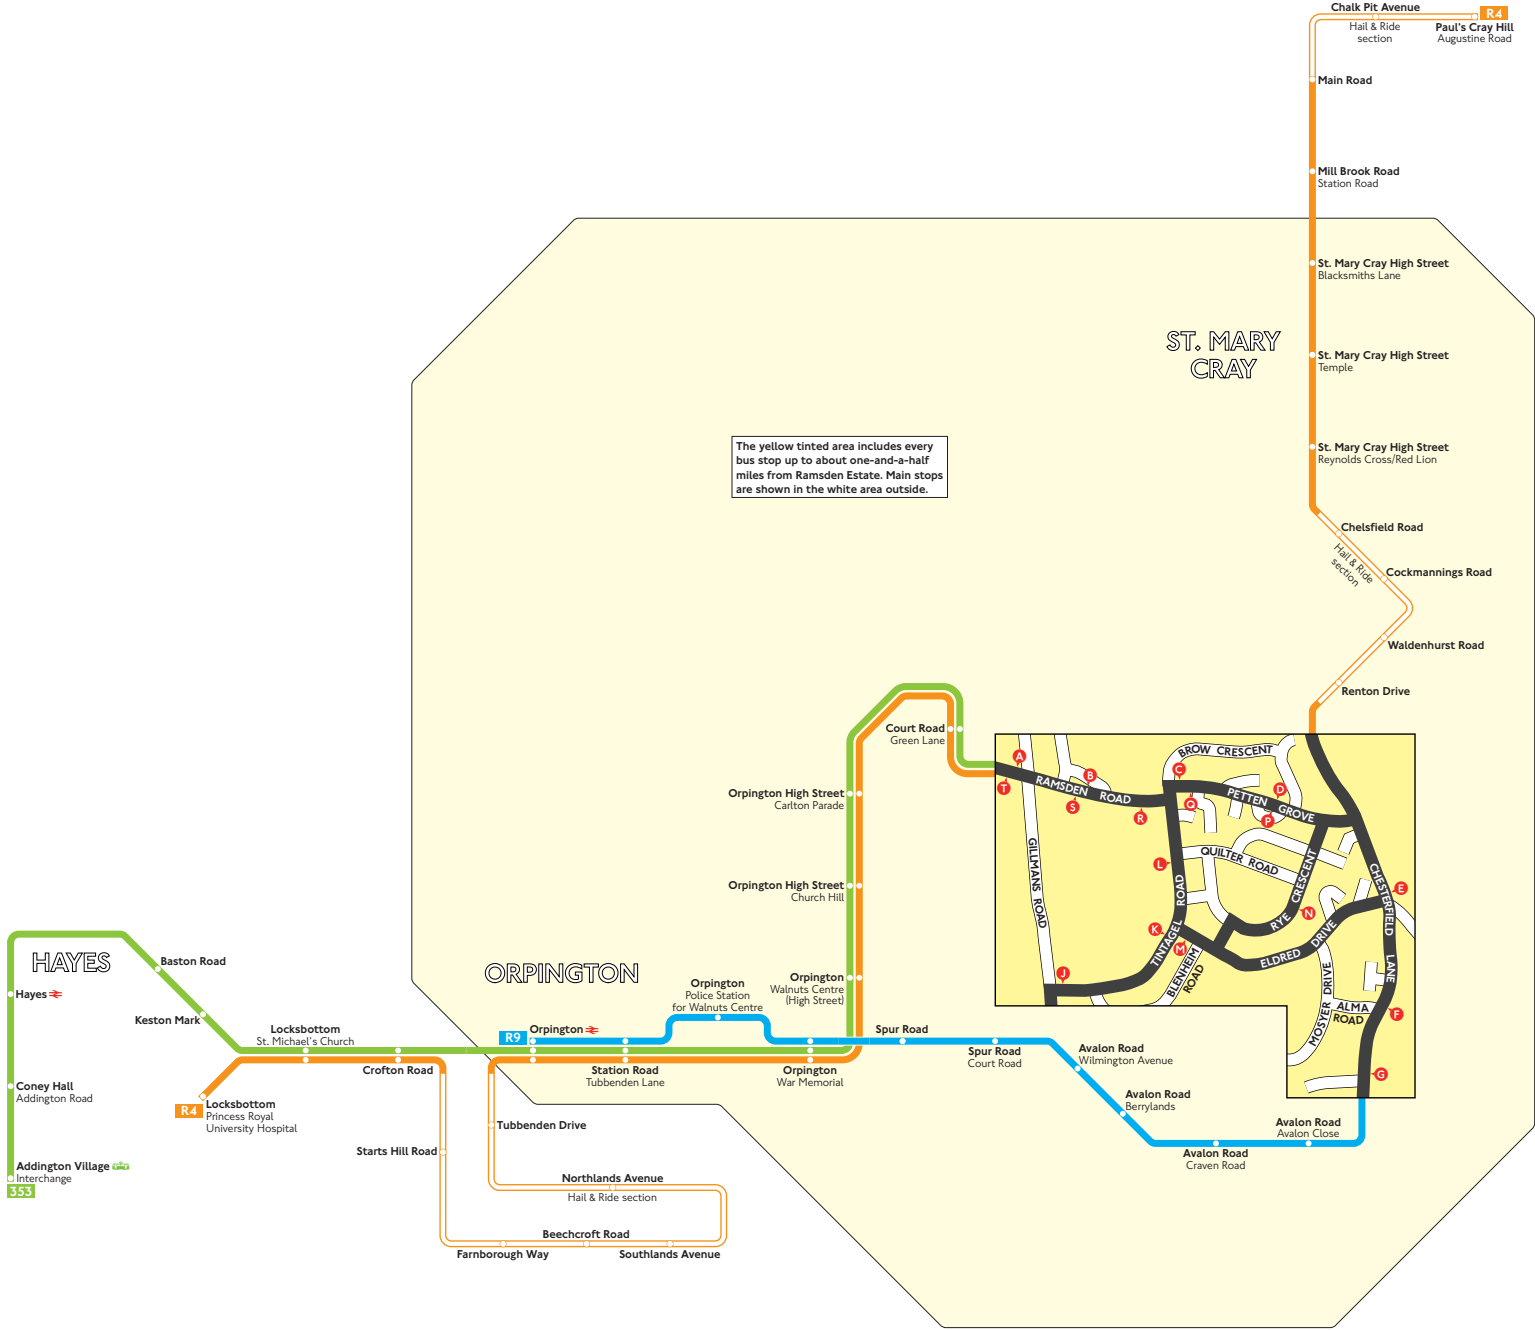

Buses from Ramsden Estate

Key

- Connections with National Rail
- Connections with Tramlink

Red discs show the bus stop you need for your chosen bus service. The disc **A** appears on the top of the bus stop in the street (see map of town centre in centre of diagram).

Route finder

Day buses

Bus route	Towards	Bus stops
353	Addington Village	L M N R S T
R4	Paul's Cray Hill	A B C D
	Locksbottom	P Q R S T
R9	Orpington	C D E F G J K L