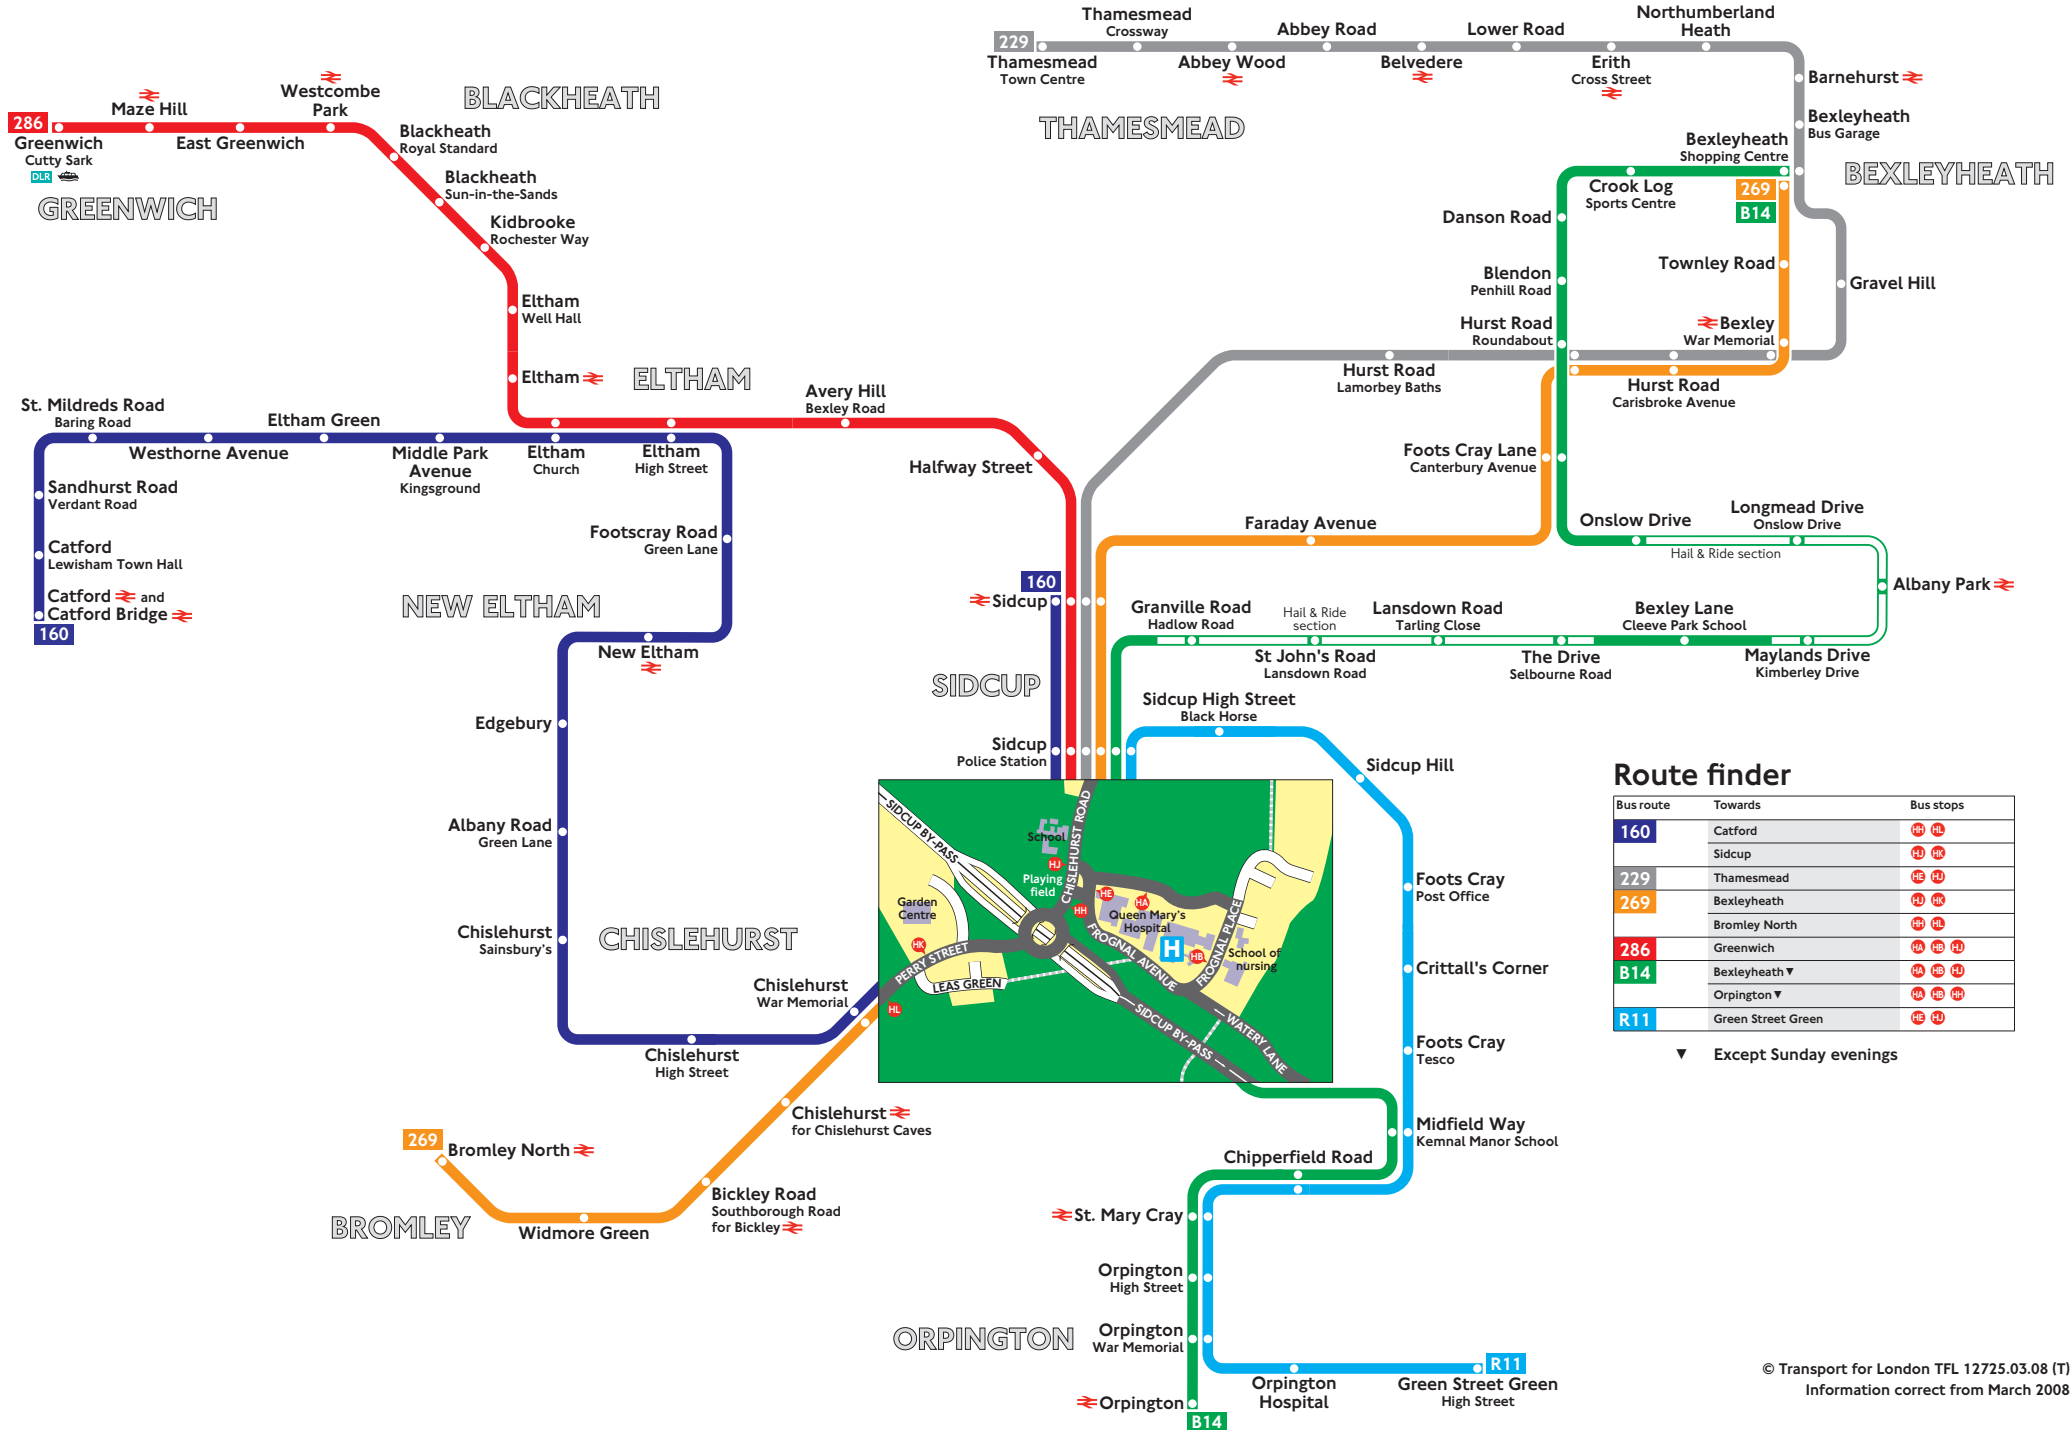

# Buses from Queen Mary's Hospital (Sidcup)

## Route finder

Bus route	Towards	Bus stops
160	Catford	HL HL
160	Sidcup	HL HL
229	Thamesmead	HL HL
269	Bexleyheath	HL HL
269	Bromley North	HL HL
286	Greenwich	HL HL HL HL
B14	Bexleyheath ▼	HL HL HL HL
B14	Orpington ▼	HL HL HL HL
R11	Green Street Green	HL HL

▼ Except Sunday evenings