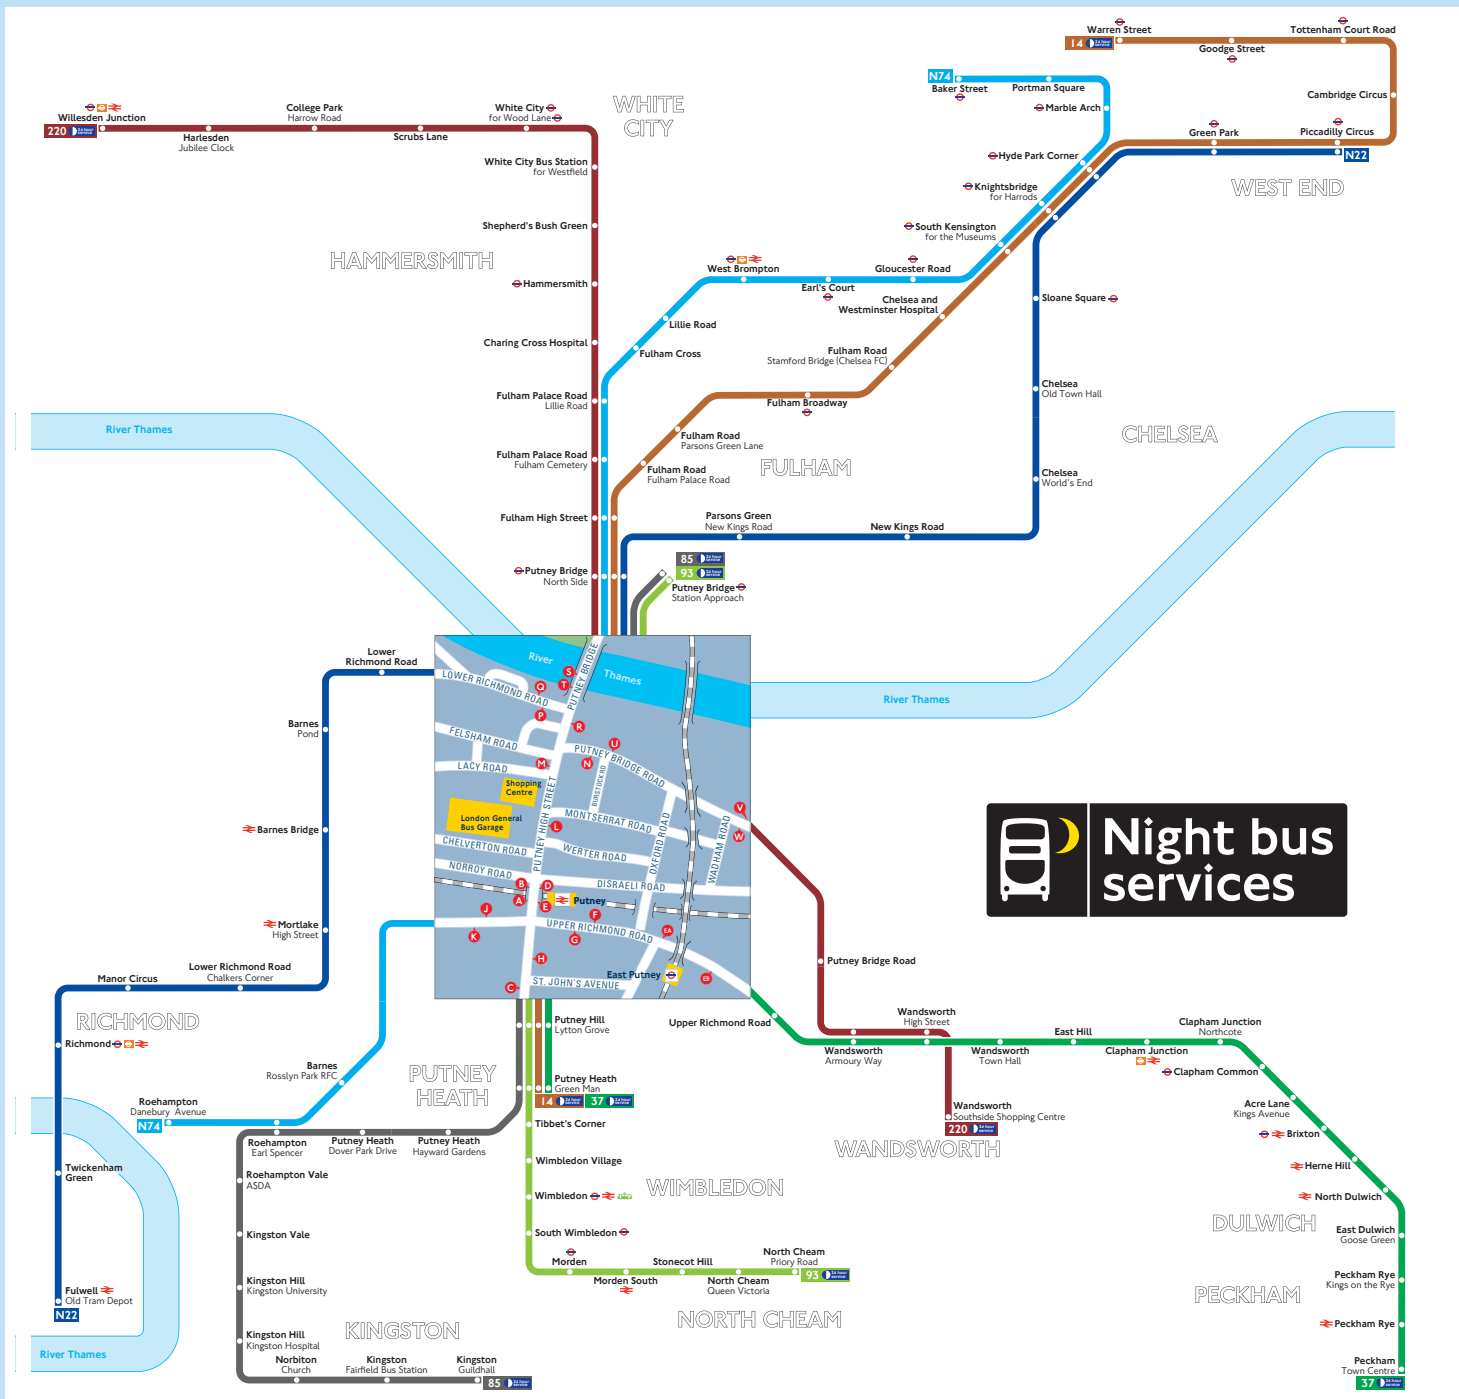

Night buses from Putney

Route finder

Night buses including 24-hour services

Bus route	Towards	Bus stops
14	Putney Heath	E L R
	Warren Street	A C M S
37	Peckham	C E A F
	Putney Heath	EB G
85	Kingston	E L R
	Putney Bridge	B C M T
93	North Cheam	H L R
	Putney Bridge	B C M T
220	Wandsworth	R U V
	Willesden Junction	N S W
N22	Fulwell	P
	Piccadilly Circus	G S
N74	Baker Street	A J M S
	Roehampton	D K L R

Day buses

For day bus information, please see separate poster