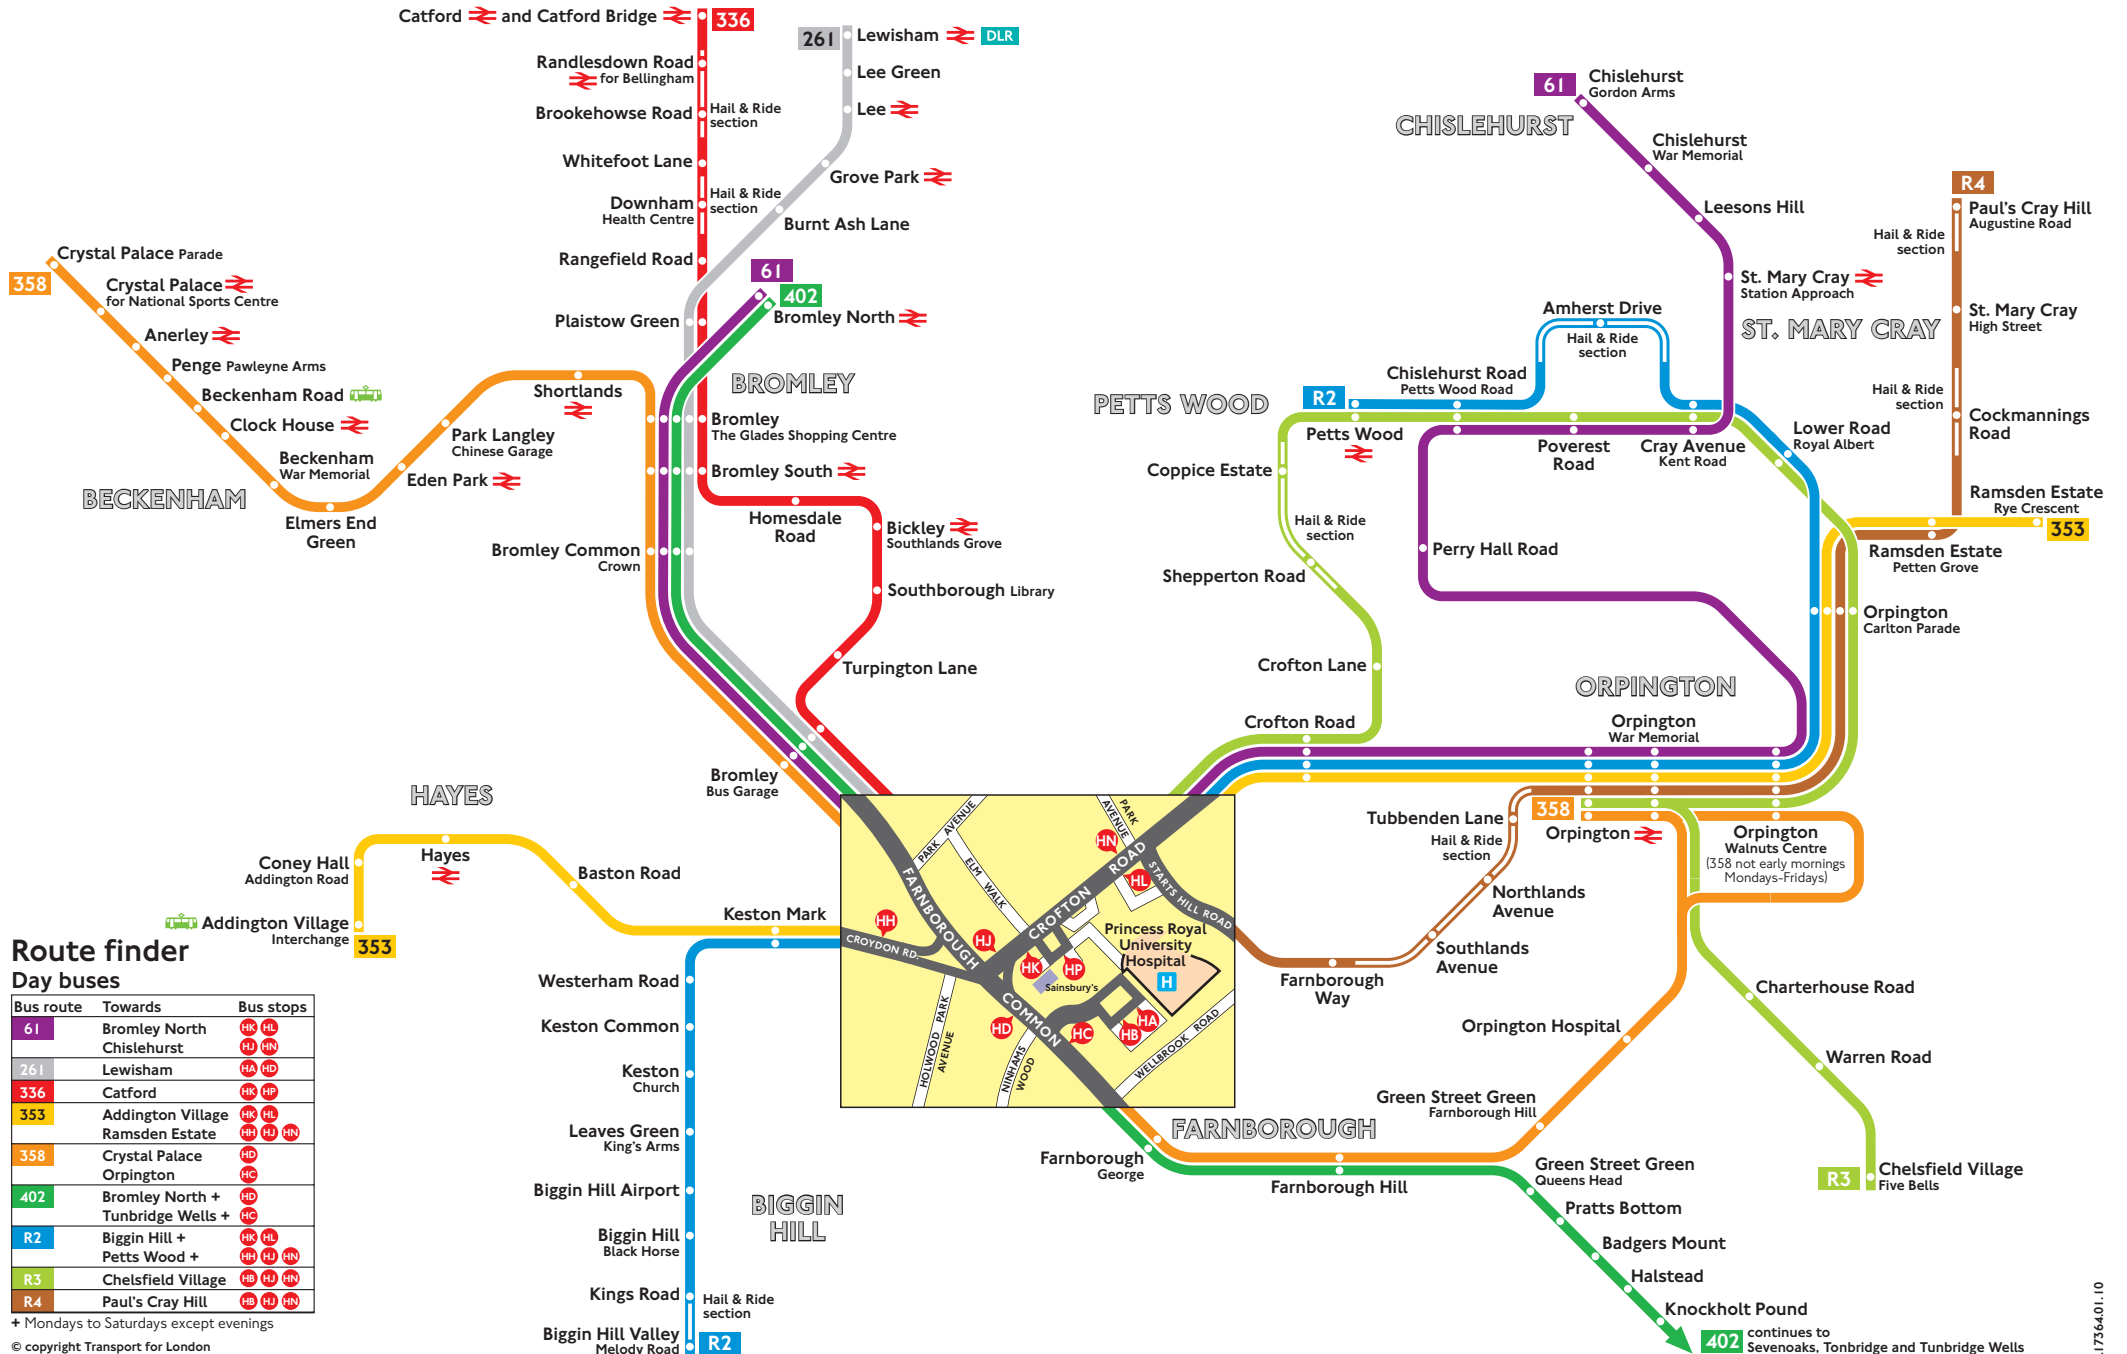

# Buses from Princess Royal University Hospital

## Route finder Day buses

Bus route	Towards	Bus stops
61	Bromley North Chislehurst	HK HL HJ HN
261	Lewisham	HA HD
336	Catford	HK HP
353	Addington Village Ramsden Estate	HN HL HN HU HN
358	Crystal Palace Orpington	HD HC
402	Bromley North + Tunbridge Wells +	HD HC
R2	Biggin Hill + Petts Wood +	HN HL HN HU HN
R3	Chelsfield Village	HB HU HN
R4	Paul's Cray Hill	HB HU HN

+ Mondays to Saturdays except evenings  
© copyright Transport for London  
Information correct from January 2010