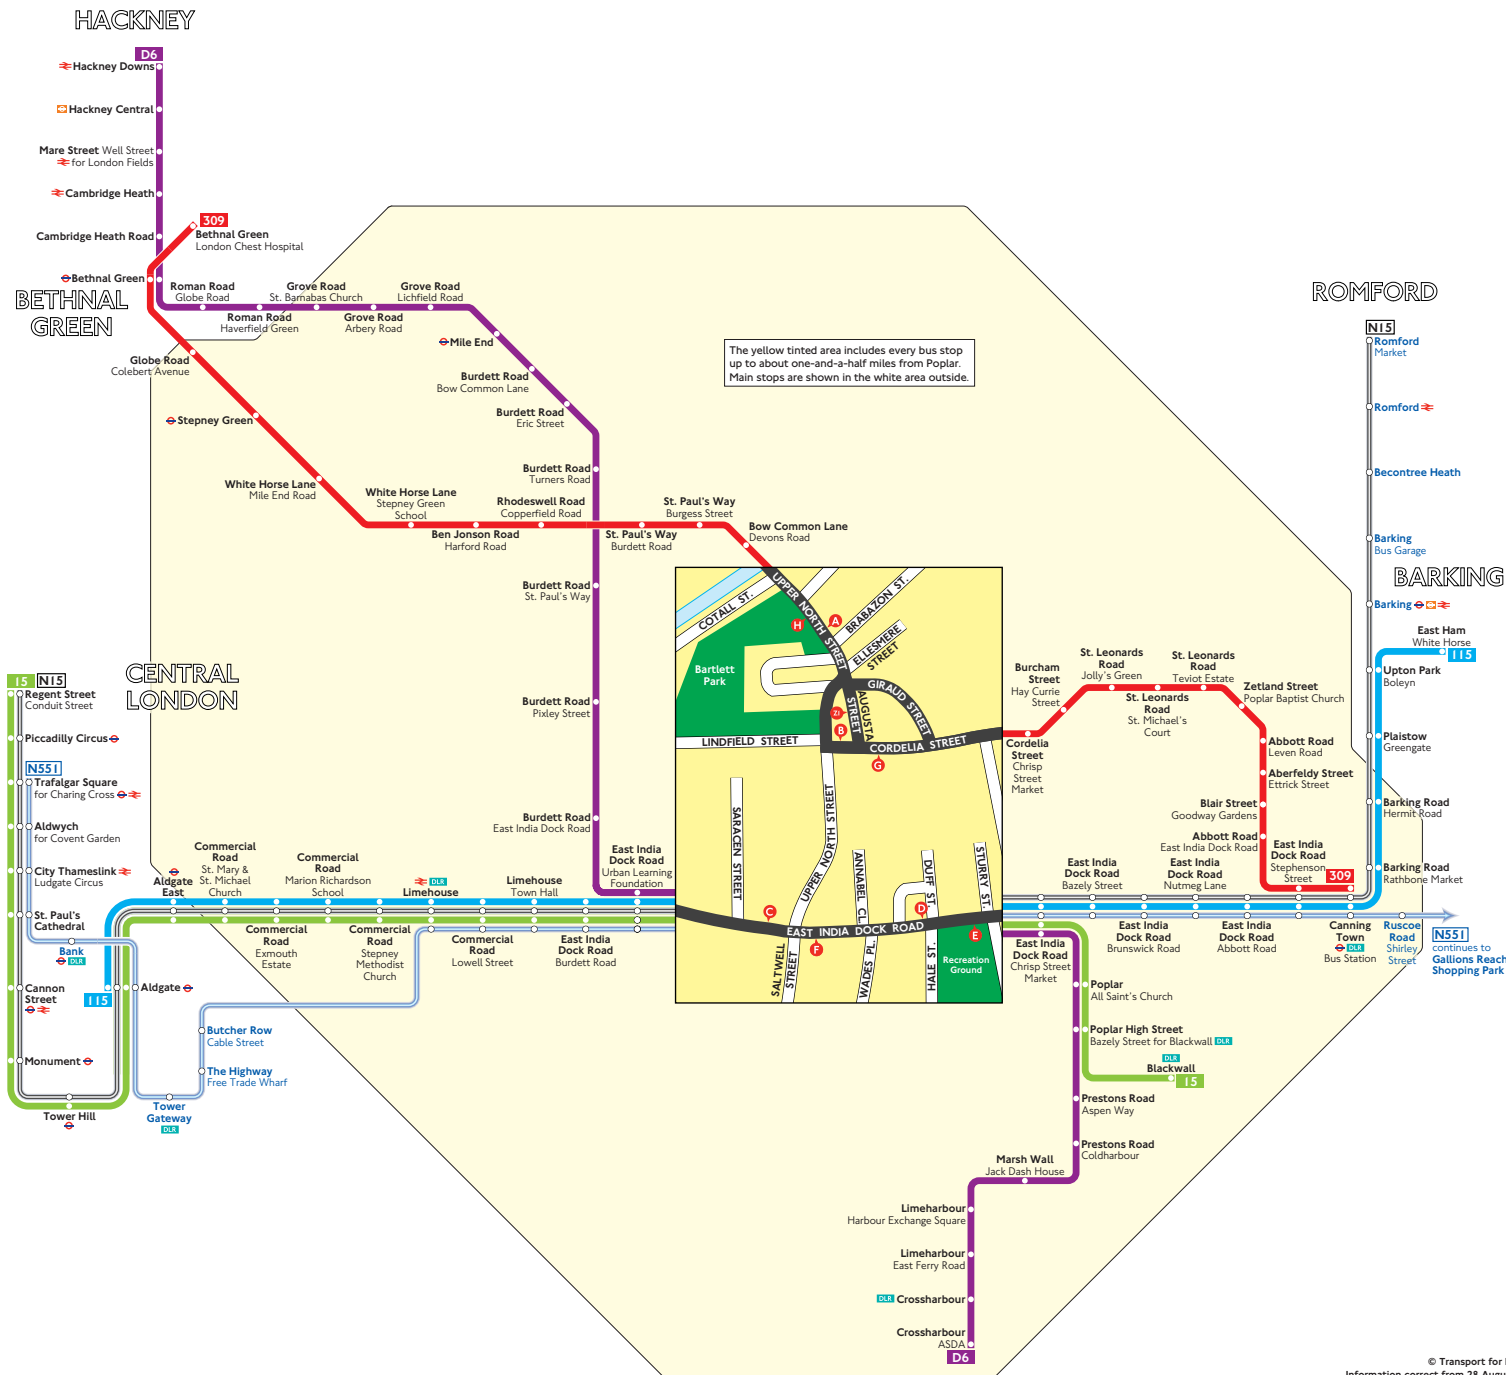

Buses from Poplar

1. ### Key
2. 15 Day buses routes in black
   - N15 Night buses in blue
   - Connections with London Underground
   - Connections with London Underground
   - Connections with National Rail
   - DLR Connections with Docklands Light Railway

Red discs show the bus stop you need for your chosen bus service. The disc **A** appears on the top of the bus stop in the street (see map of town centre in centre of diagram).

Route finder

Day buses

Bus route	Towards	Bus stops
15	Blackwall	C D
	Regent Street	E F
115	Aldgate	E F
	East Ham	C D
309	Bethnal Green	G H
	Canning Town	A B
D6	Crossharbour	C D
	Hackney Downs	E F

Night buses

Bus route	Towards	Bus stops
N15	Regent Street	E F
	Romford	C D
N551	Gallions Reach Shopping Park	C D
	Trafalgar Square	E F