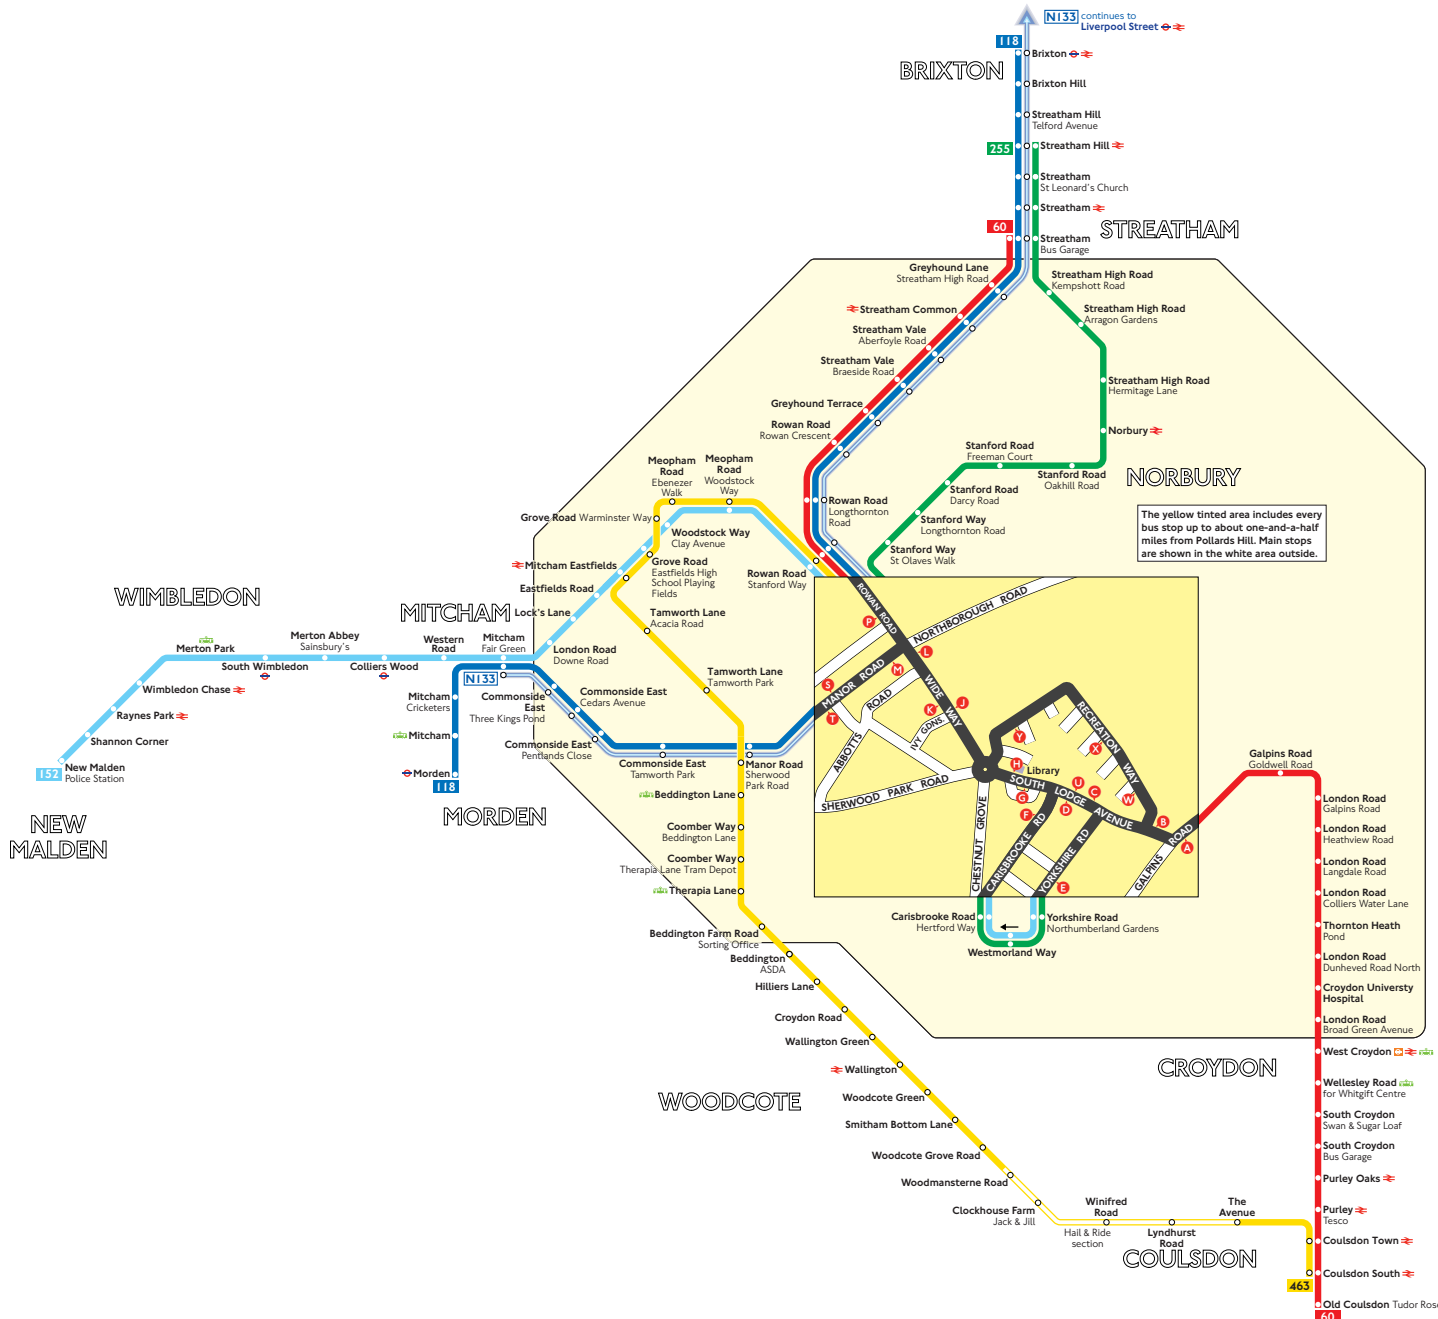

Buses from Pollards Hill

Key

- 60 Day buses in black
- N133 Night buses in blue
- Connections with London Underground
- Connections with London Overground
- Connections with National Rail
- Connections with Docklands Light Railway
- Connections with river boats
- Connections with Tramlink

Red discs show the bus stop you need for your chosen bus service. The disc appears on the top of the bus stop in the street (see map of town centre in centre of diagram).

Route finder

Day buses

Bus route	Towards	Bus stops
60	Old Coulsdon	B C H J L
	Streatham	A D G K P
118	Brixton	P S
	Morden	M T
152	New Malden	E F G K P U
255	Streatham Hill	E F G K P U
463	Coulsdon South	K P U W X Y

Night buses

Bus route	Towards	Bus stops
N133	Liverpool Street	P S
	Mitcham	M T