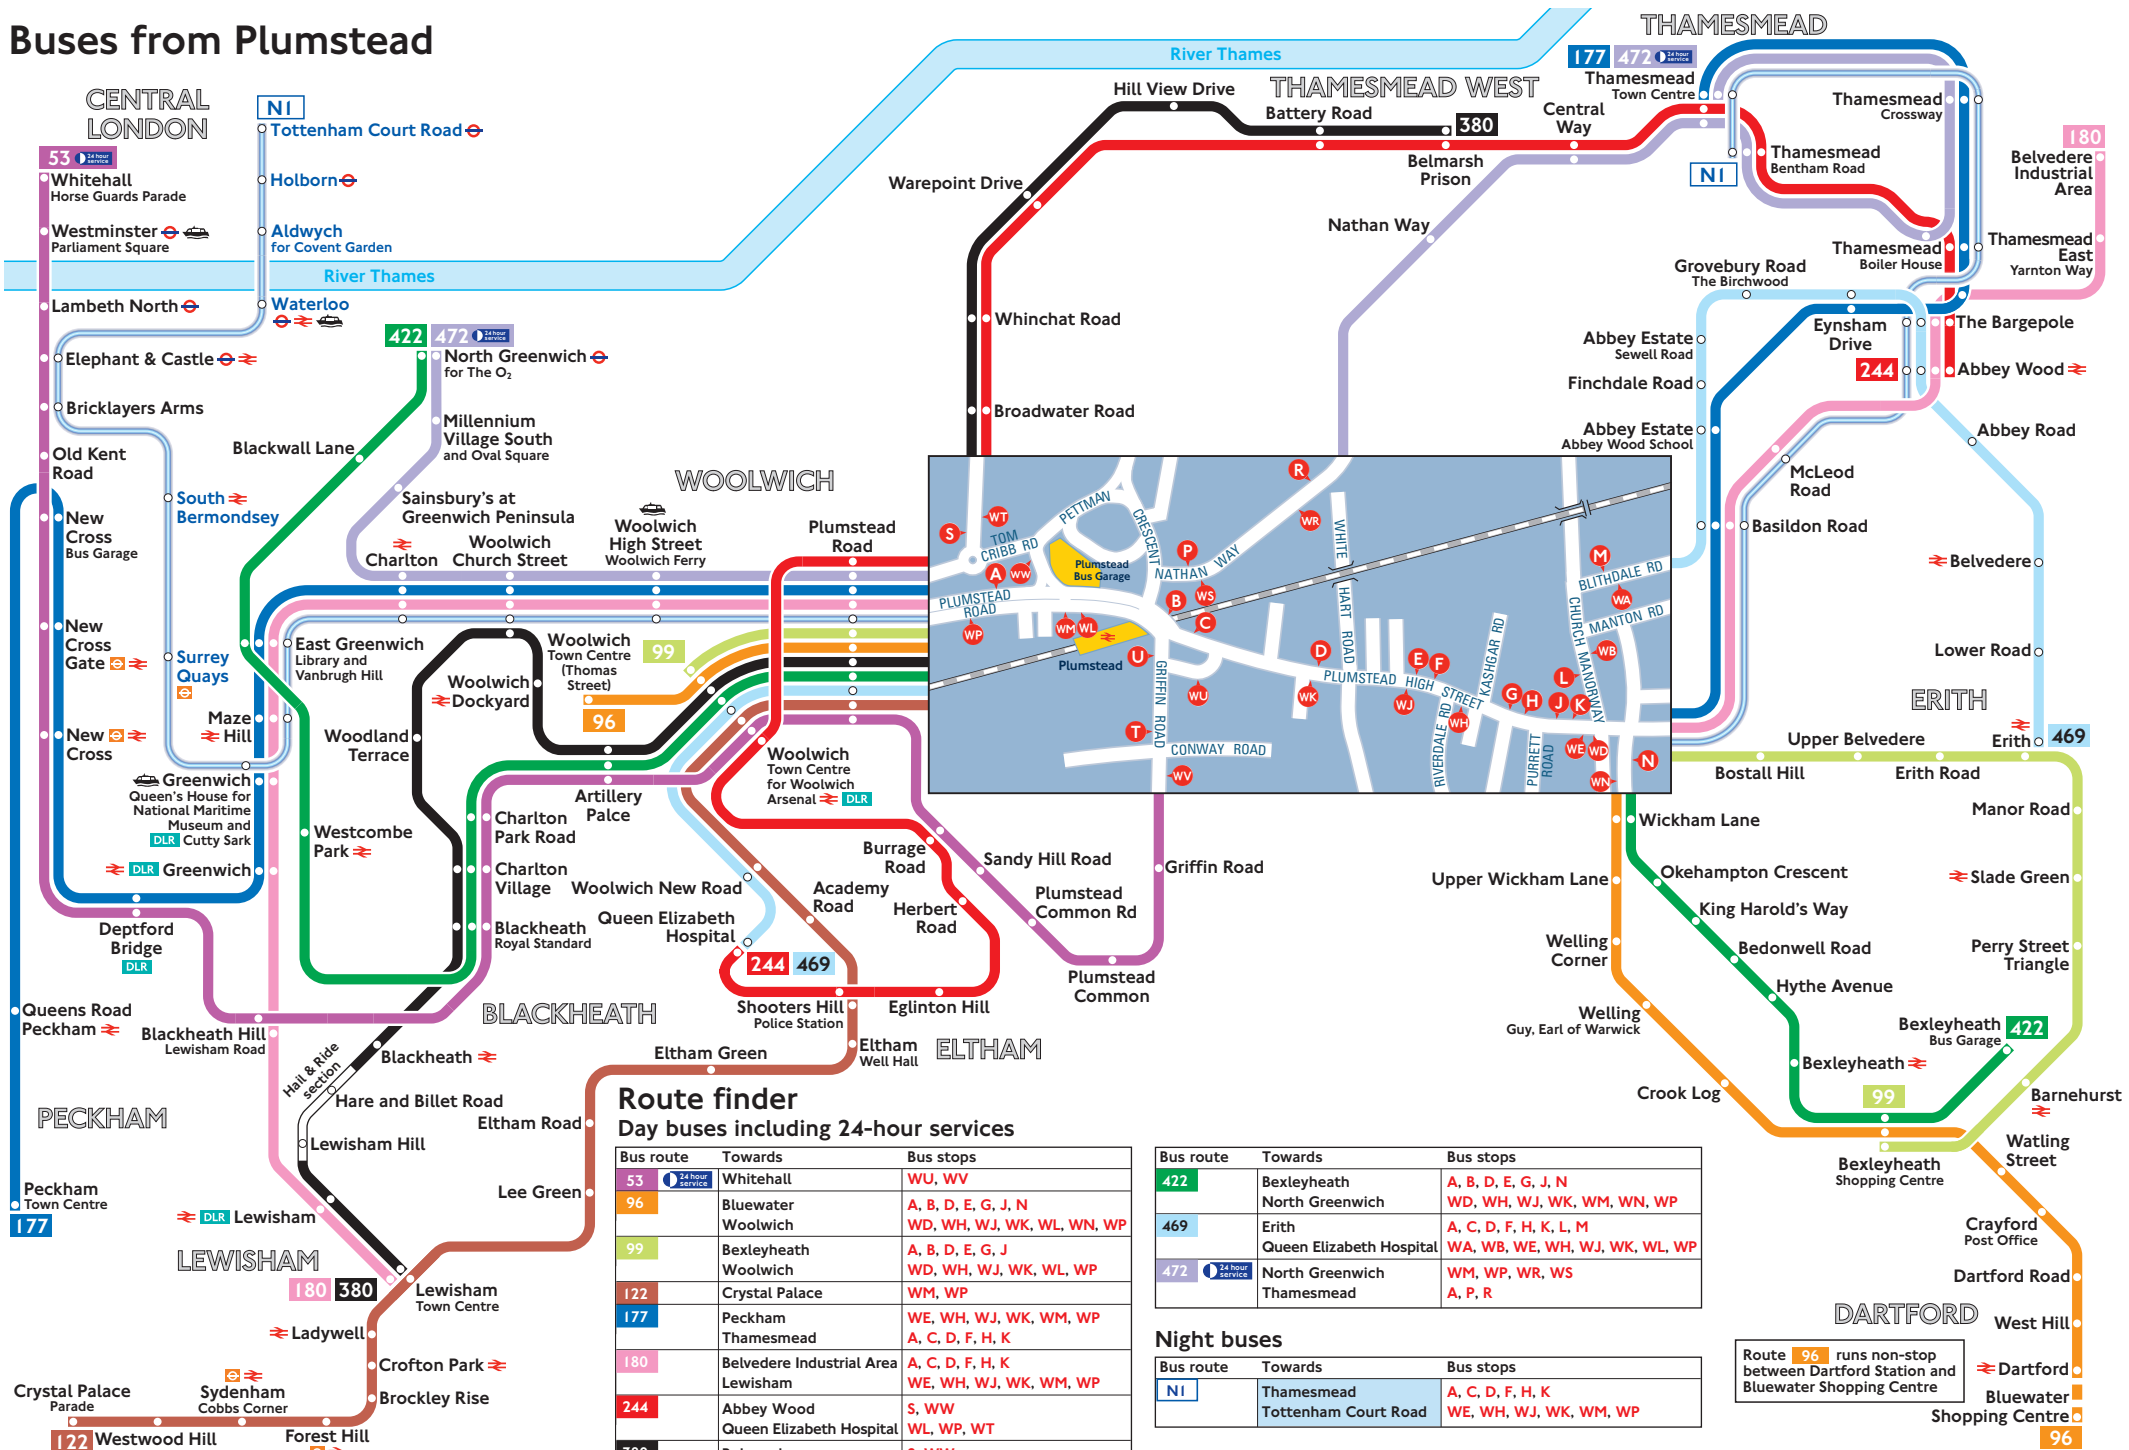

# Buses from Plumstead

## Route finder Day buses including 24-hour services

Bus route	Towards	Bus stops
53	Whitehall	WU, WV
96	Bluewater Woolwich	A, B, D, E, G, J, N WD, WH, WJ, WK, WL, WN, WP
99	Bexleyheath Woolwich	A, B, D, E, G, J WD, WH, WJ, WK, WL, WP
122	Crystal Palace	WM, WP
177	Peckham Thamesmead	WE, WH, WJ, WK, WM, WP A, C, D, F, H, K
180	Belvedere Industrial Area Lewisham	A, C, D, F, H, K WE, WH, WJ, WK, WM, WP
244	Abbey Wood Queen Elizabeth Hospital	S, WV WL, WP, WT
380	Belmarsh Lewisham	S, WV WL, WP, WT

Bus route	Towards	Bus stops
422	Bexleyheath North Greenwich	A, B, D, E, G, J, N WD, WH, WJ, WK, WM, WN, WP
469	Erith Queen Elizabeth Hospital	A, C, D, F, H, K, L, M WA, WB, WE, WH, WJ, WK, WL, WP
472	North Greenwich Thamesmead	WM, WP, WR, WS A, P, R

### Night buses

Bus route	Towards	Bus stops
NI	Thamesmead Tottenham Court Road	A, C, D, F, H, K WE, WH, WJ, WK, WM, WP

Route 96 runs non-stop between Dartford Station and Bluewater Shopping Centre