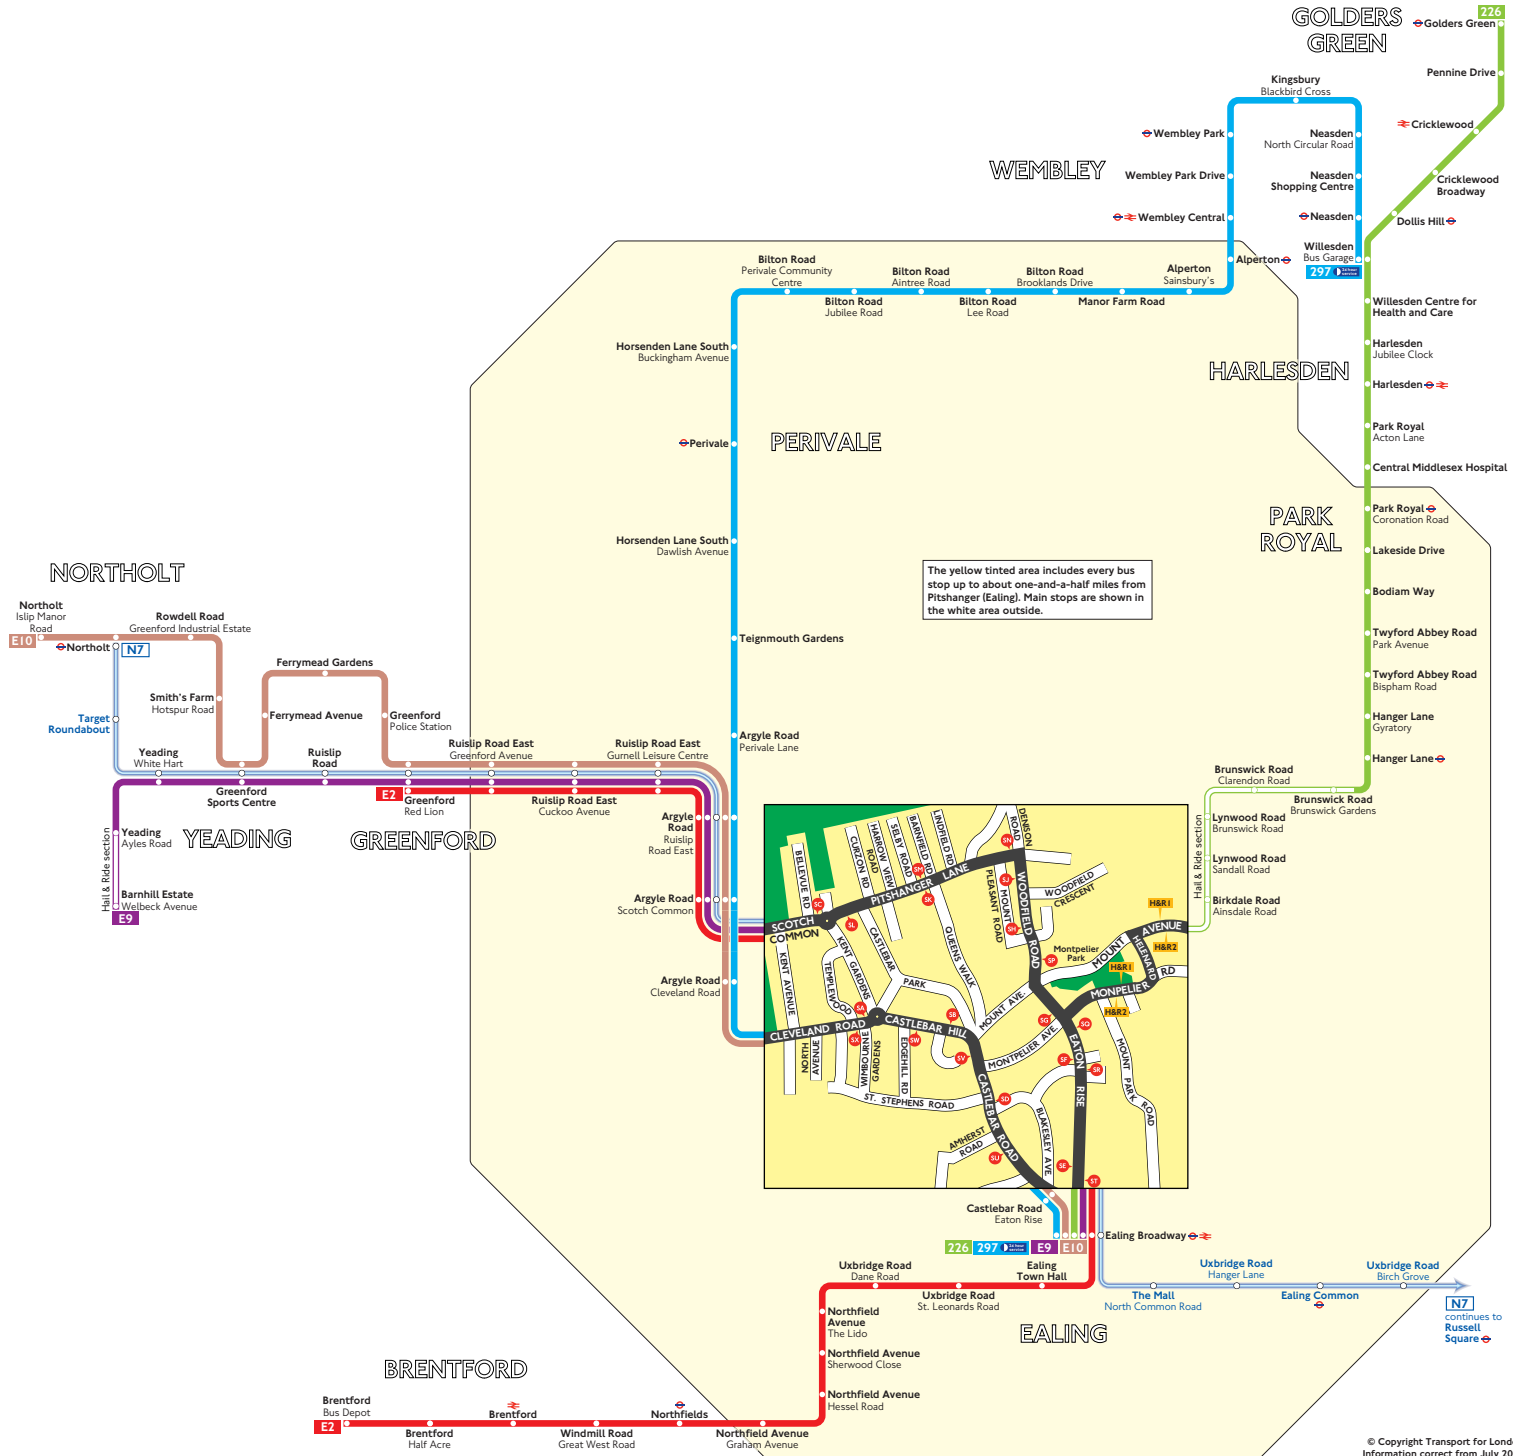

Buses from Pitshanger (Ealing)

Key

- 226 Day buses in black
- N7 Night buses in blue
- Connections with Underground
- Connections with National Rail

Route 226 operates as Hail & Ride on the sections of roads marked **H&R1** and **H&R2** on the map. Buses stop at any safe point along the road. There are no bus stops at these locations, but please indicate clearly to the driver when you wish to board or alight.

Red discs show the bus stop you need for your chosen bus service. The disc **A** appears on the top of the bus stop in the street (see map of town centre in centre of diagram).

Route finder

Day buses including 24-hour routes

Bus route	Towards	Bus stops
226	Ealing Broadway	H&R2, 50, 52, 51
	Golders Green	H&R1, 55, 54
297	Ealing Broadway	5A, 5B, 5D
	Willesden	5U, 5T, 5W, 5X
E2	Brentford	5C, 5M, 5N, 5P, 5Q, 5R, 5T
	Greenford	5E, 5F, 5G, 5H, 5J, 5K, 5L
E9	Barnhill Estate	5E, 5F, 5G, 5H, 5J, 5K, 5L
	Ealing Broadway	5C, 5M, 5N, 5P, 5Q, 5R, 5T
E10	Ealing Broadway	5A, 5B, 5D
	Northolt	5U, 5V, 5W, 5X

Night buses

Bus route	Towards	Bus stops
N7	Northolt	5E, 5F, 5G, 5H, 5J, 5K, 5L
	Russell Square	5C, 5M, 5N, 5P, 5Q, 5R, 5T