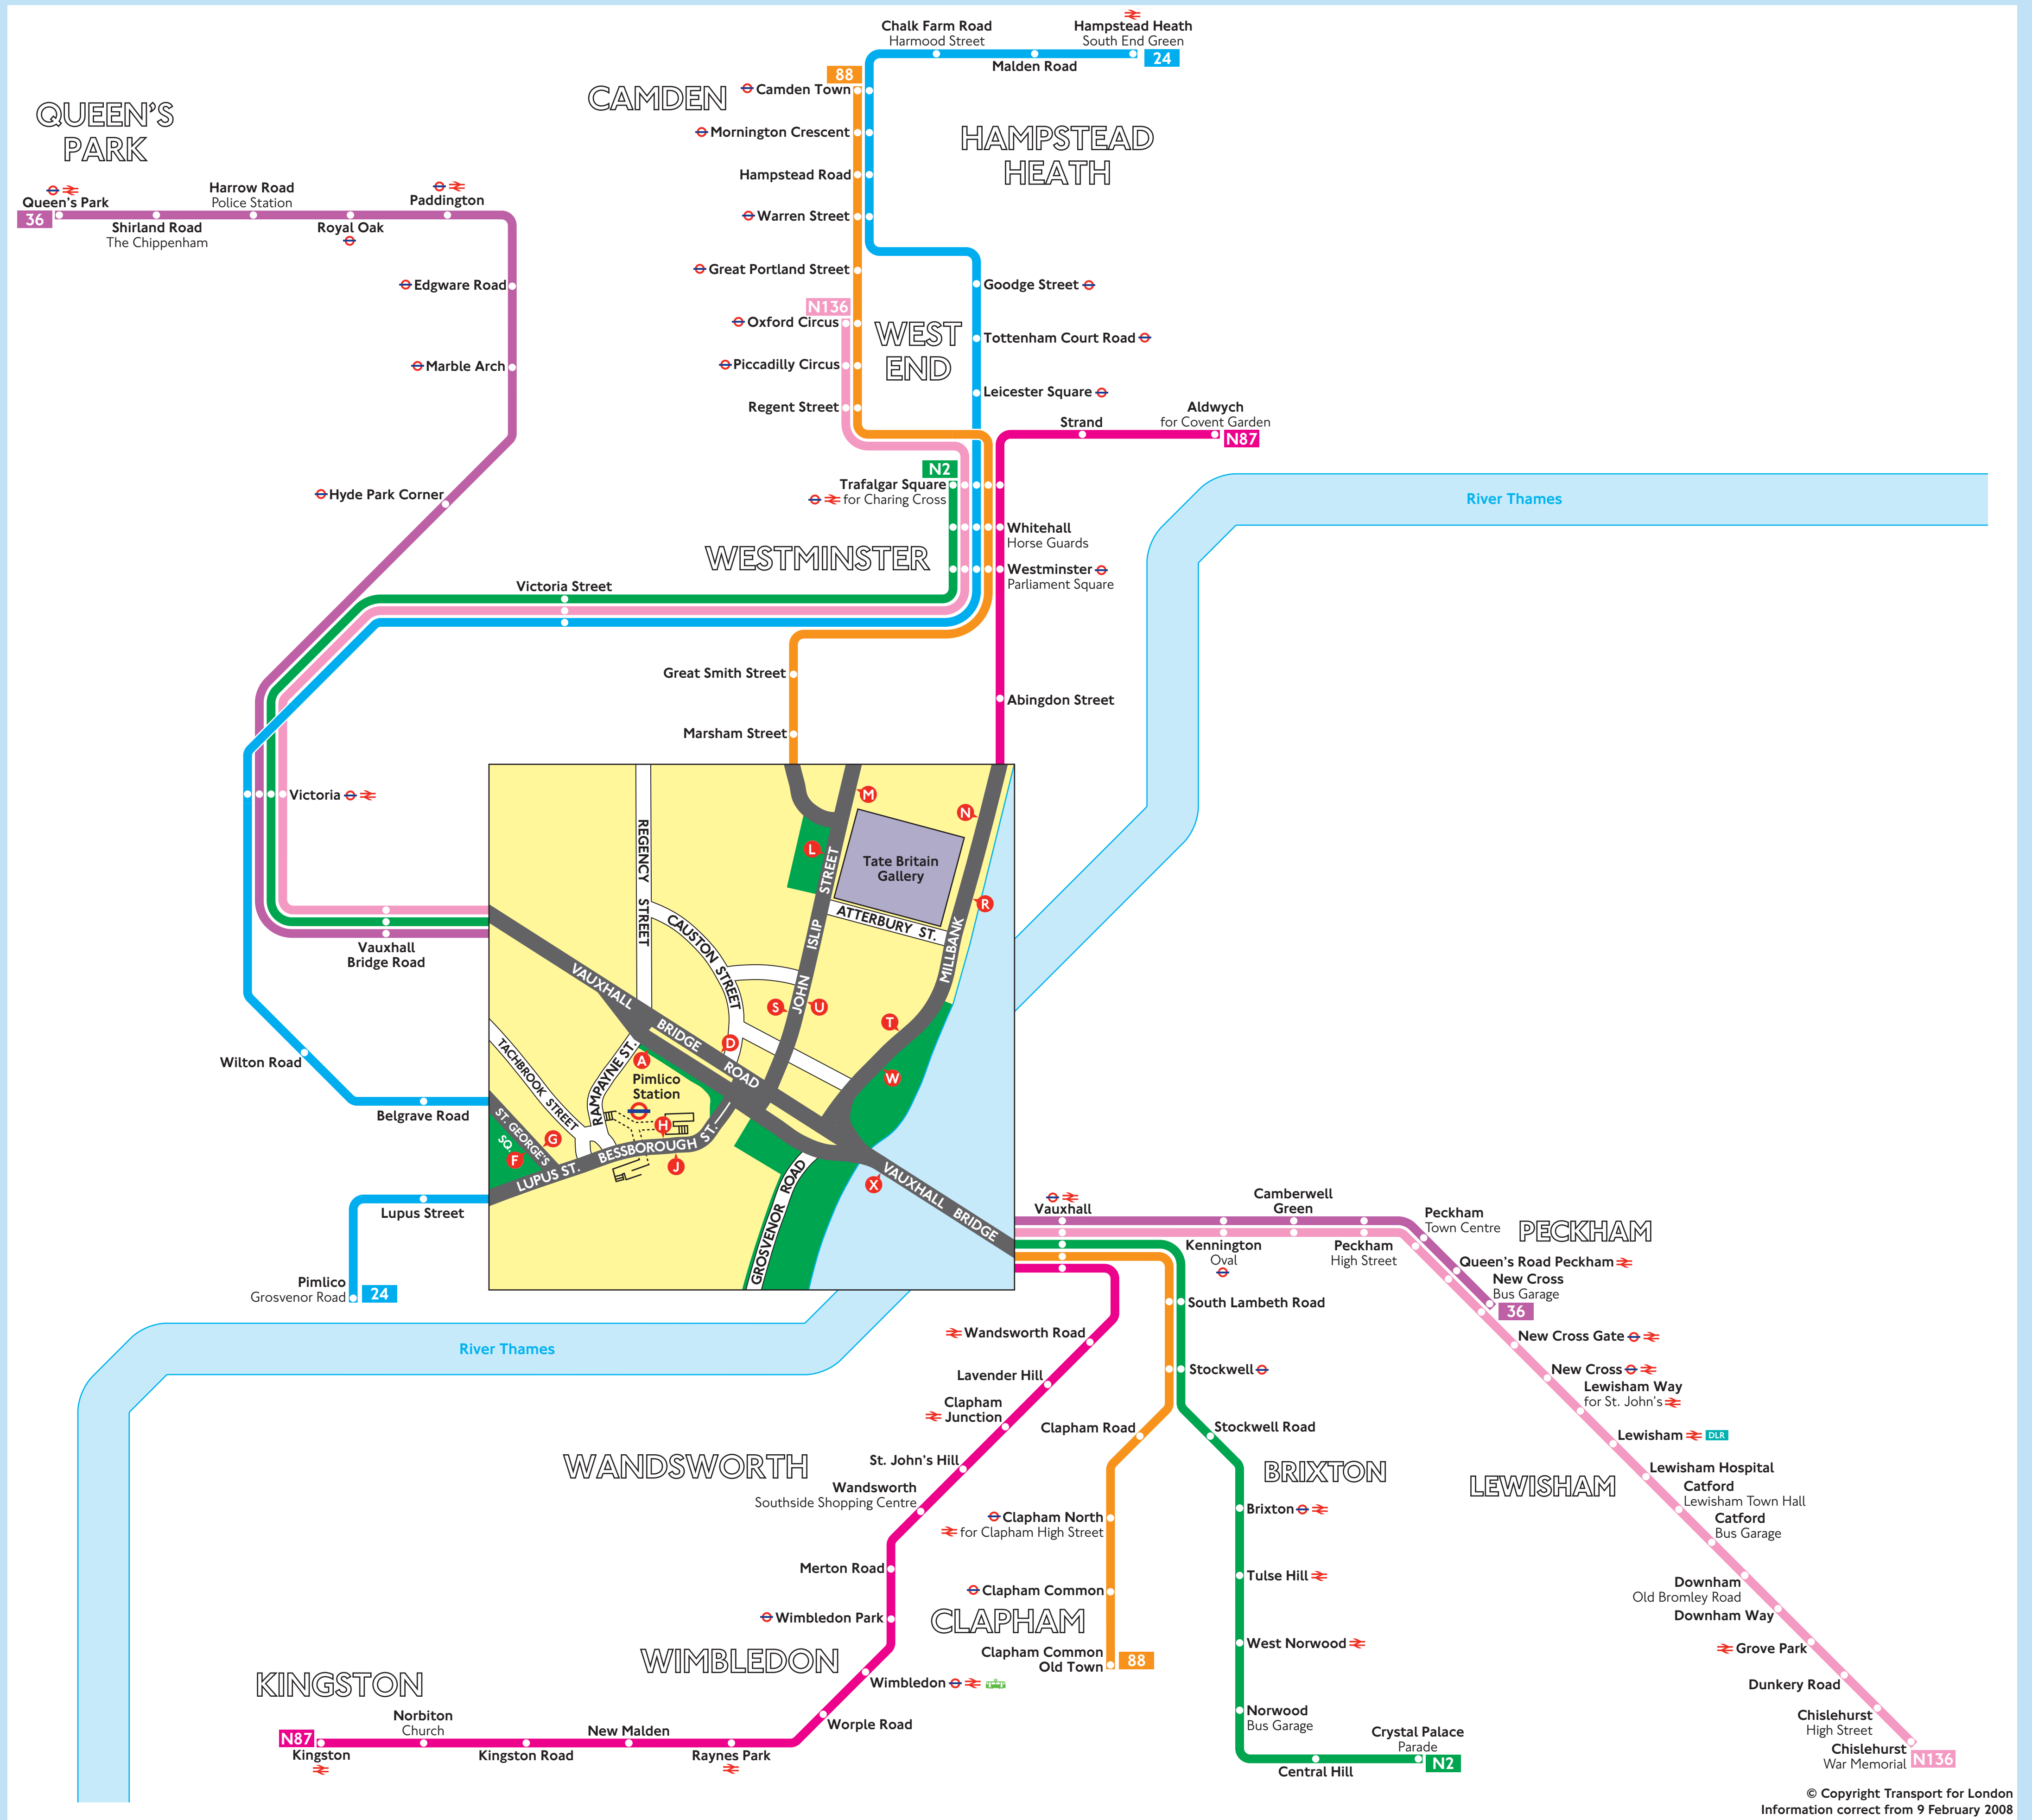

Night buses from Pimlico

© Copyright Transport for London
Information correct from 9 February 2008

Key

- Connections with Underground
- Connections with National Rail
- DLR Connections with Docklands Light Railway
- Connections with Tramlink

Red discs show the bus stop you need for your chosen bus service. The disc **A** appears on the top of the bus stop in the street (see map of town centre in centre of diagram).

Route finder
Night buses including 24-hour routes

Destination	Bus routes	Bus stops
Malden Road	24	F
Marble Arch	36	A X
Marsham Street	88	L S X
Merton Road	N87	R W
Mornington Crescent	24	F
New Cross	88	L S X
New Cross Bus Garage	N136	D
New Cross Gate	36, N136	D
New Malden	N136	D
Norbiton Church	N87	R W
Norwood Bus Garage	N87	R W
Norwood	N2	D
Oxford Circus	88	L S X
Paddington	N136	A X
Peckham Town Centre	36	A X
Piccadilly Circus	36, N136	D
Pimlico Grosvenor Road	88	L S X
Pimlico Grosvenor Road	24	G
Queen's Park	88	L S X
Queen's Road Peckham	36	A X
Queen's Road Peckham	36, N136	D
Raynes Park	24	G
Regent Street	N87	R W
Royal Oak	88	L S X
Royal Oak	N136	A X
Royal Oak	36	A X
St. John's Hill	N87	R W
Shirland Road The Chippenham	N87	R W
South Lambeth Road	36	A X
Stockwell	88	L S X
Stockwell	N2	D