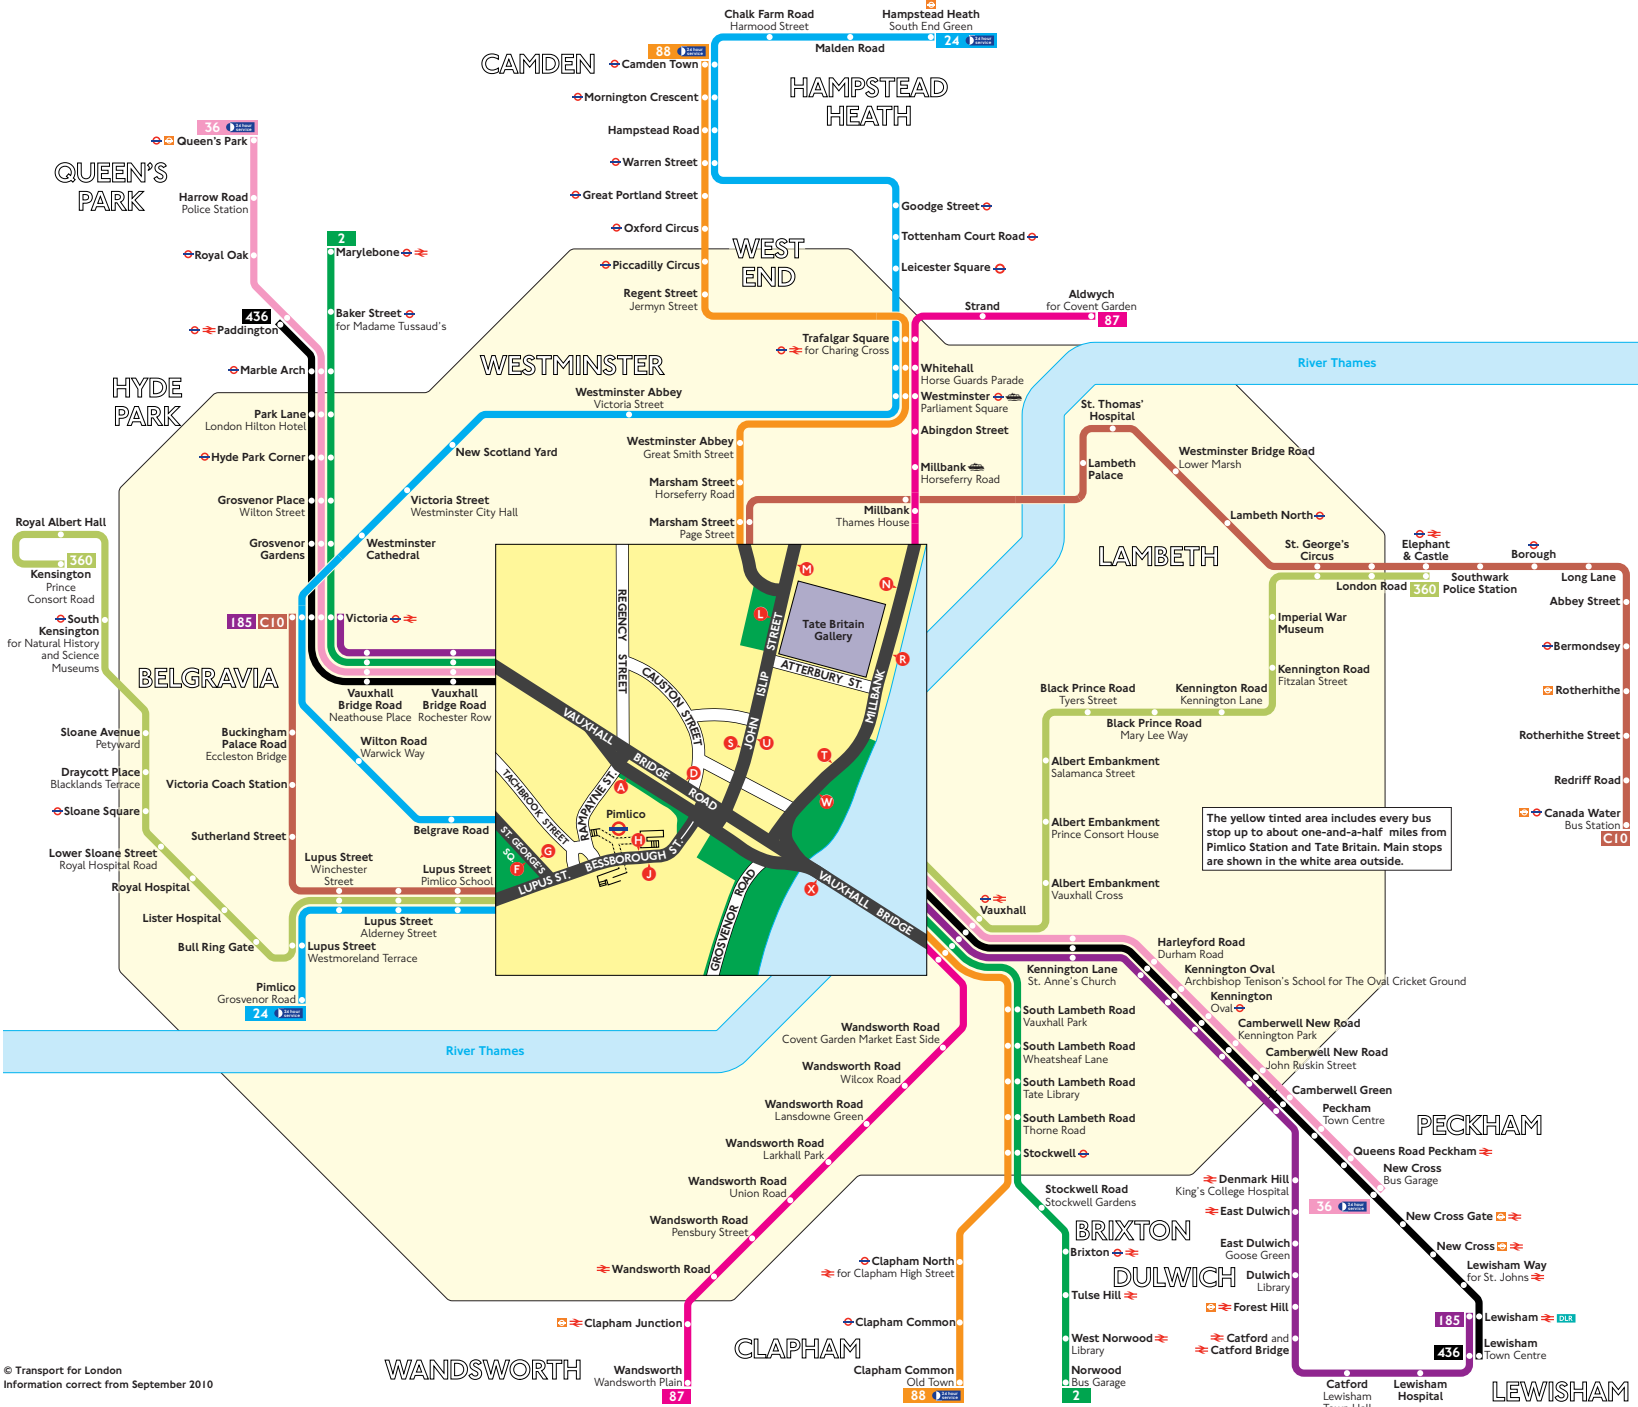

Buses from Pimlico Station and Tate Britain

Key

- Connections with London Underground
- Connections with London Overground
- Connections with National Rail
- Connections with Docklands Light Railway
- Connections with river boats
- Connections with Tramlink

A Red discs show the bus stop you need for your chosen bus service. The disc **A** appears on the top of the bus stop in the street (see map of town centre in centre of diagram).

Route finder

Day buses including 24-hour routes

Bus route	Towards	Bus stops
2	Marylebone	A X
	Norwood	D
24	Hampstead Heath	F
	Pimlico	G
36	New Cross	D
	Queen's Park	A X
87	Aldwych	N T
	Wandsworth	R W
88	Camden Town	L S X
	Clapham Common	M U
185	Lewisham	D
	Victoria	A X
360	Elephant & Castle	H
	Kensington	J X
436	Lewisham	D
	Paddington	A X
C10	Canada Water	H L S
	Victoria	J M U

Night buses

For Night bus information, please see separate poster.