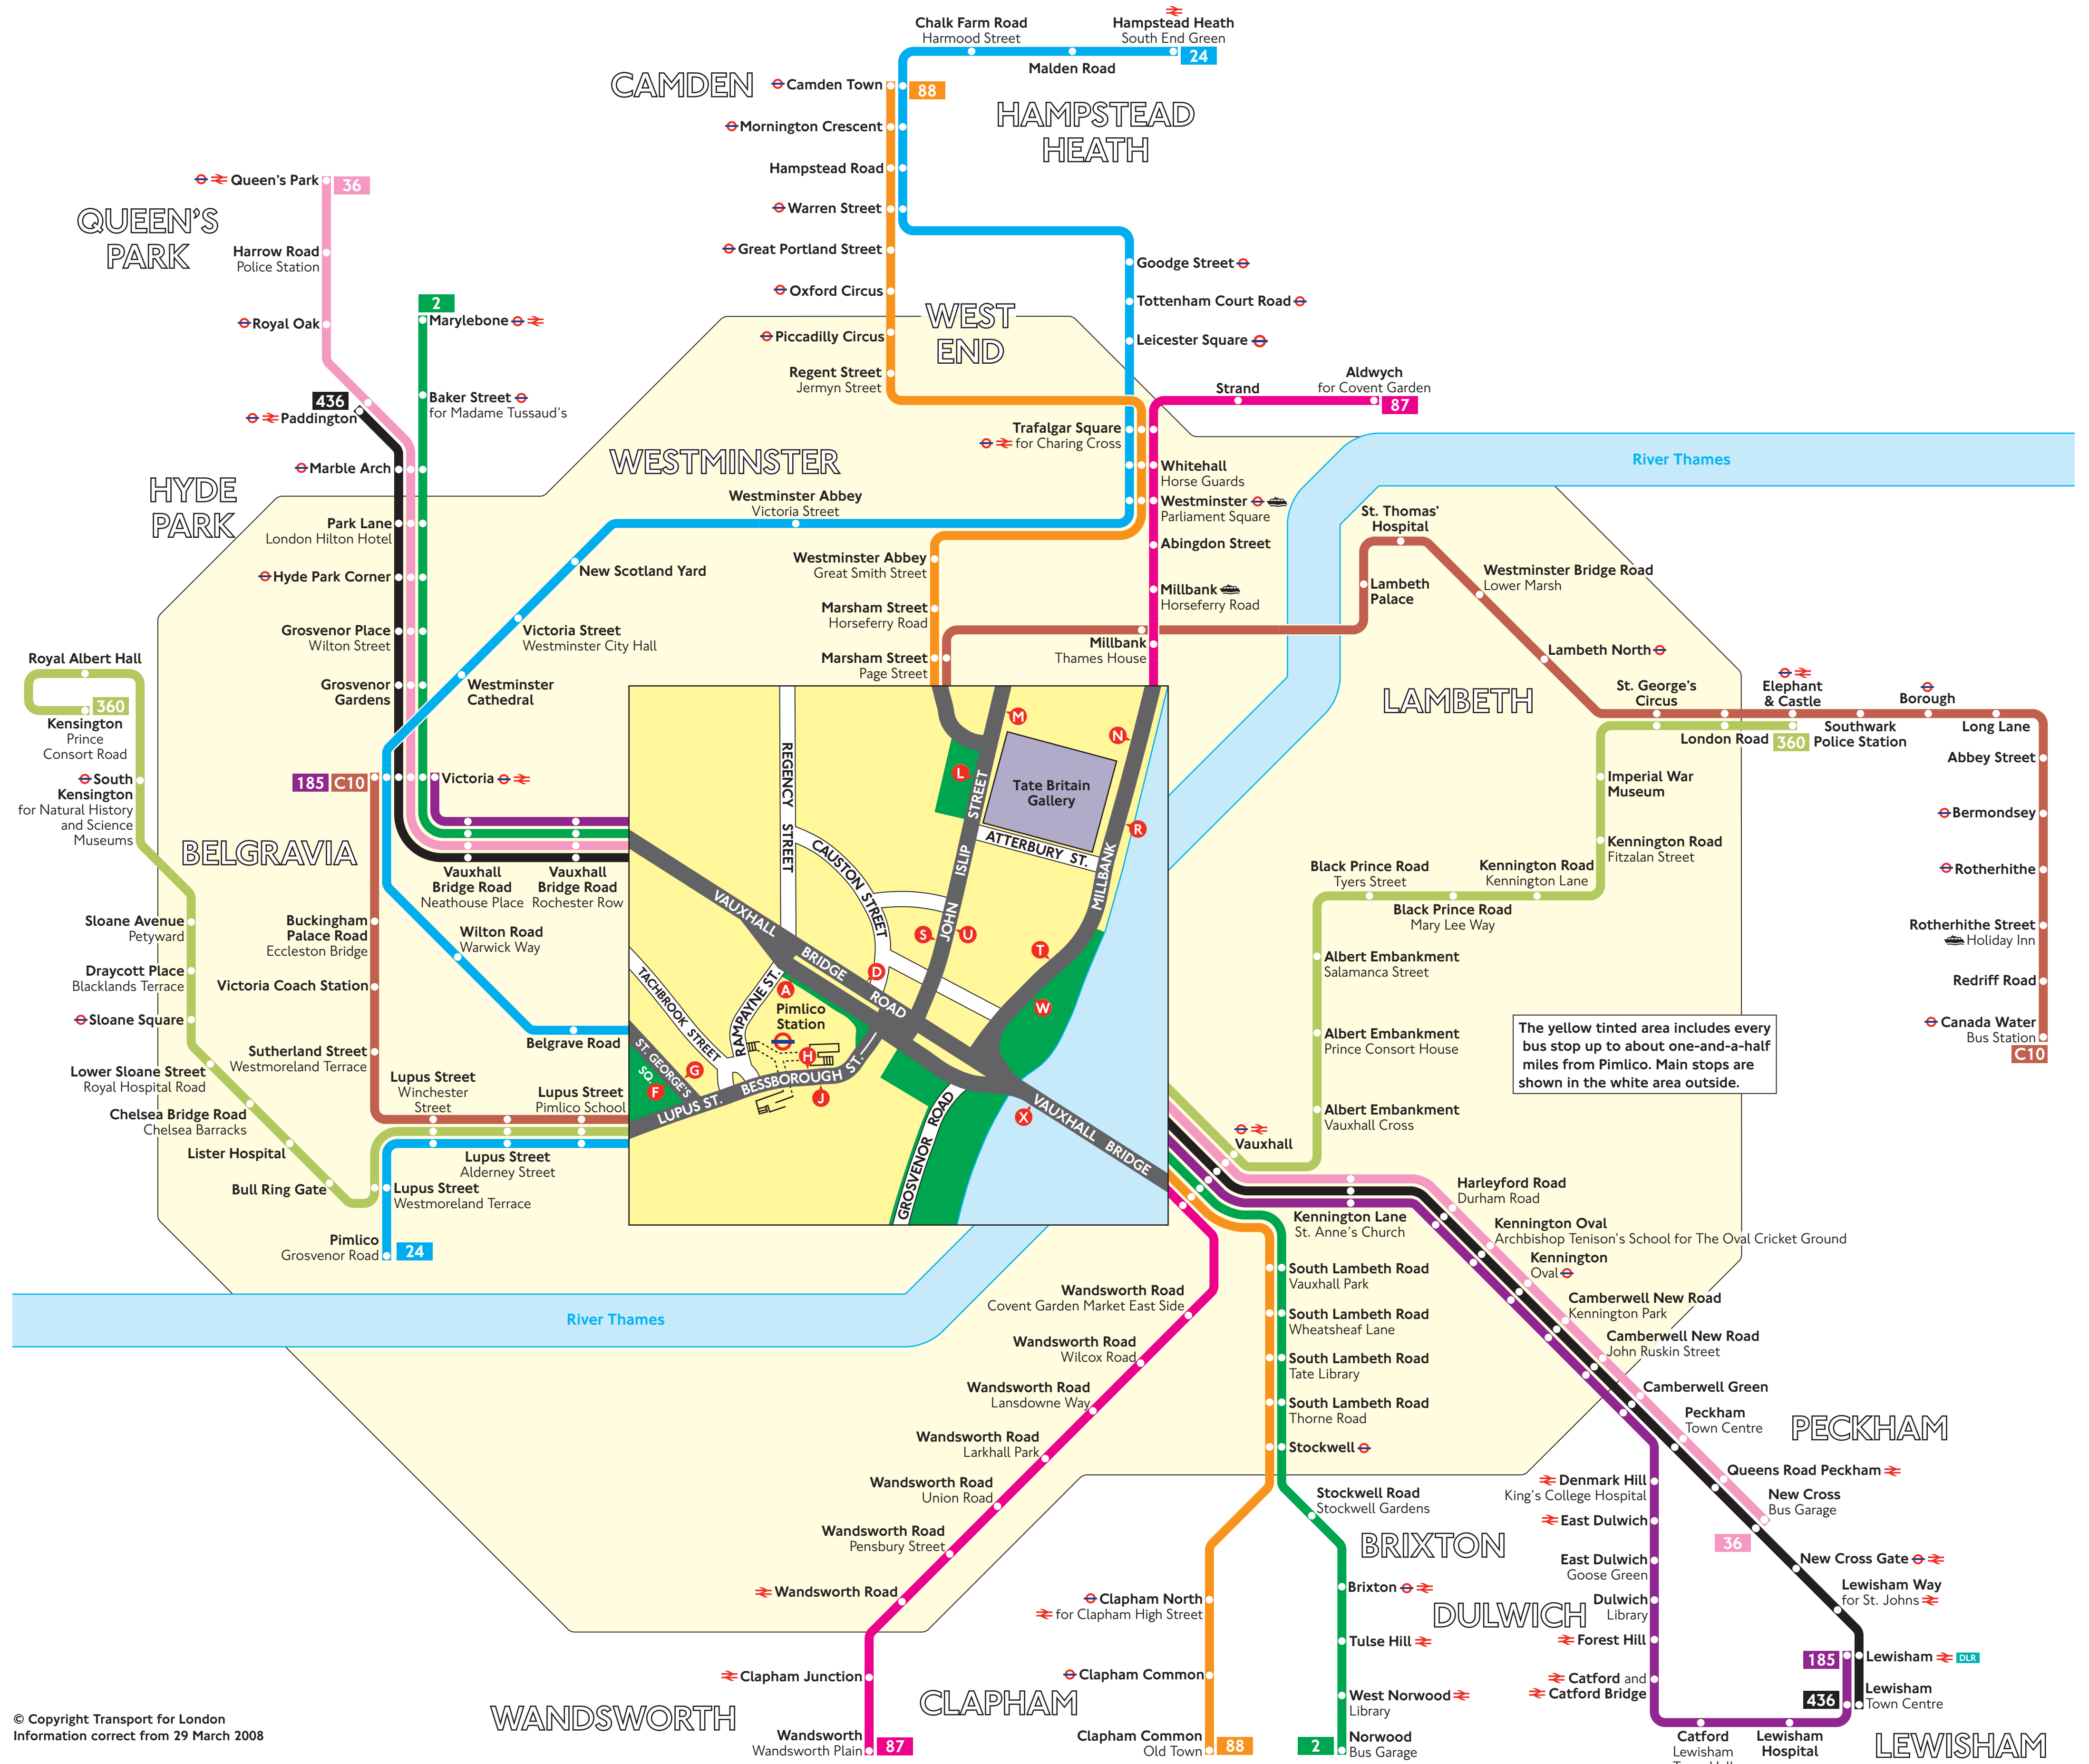

Buses from Pimlico

© Copyright Transport for London
Information correct from 29 March 2008

Key

- Connections with Underground
- Connections with National Rail
- Connections with Docklands Light Railway
- Connections with river boats
- Connections with Tramlink

Red discs show the bus stop you need for your chosen bus service. The disc appears on the top of the bus stop in the street (see map of town centre in centre of diagram).

Route finder

Day buses including 24-hour routes

Destination	Bus routes	Bus stops
Rotherhithe	C10	H L S
Royal Albert Hall	360	J X
Royal Oak	36	A X
S		
St. George's Circus	360	H
	C10	H L S
St. Thomas' Hospital	C10	H L S
Sloane Avenue Petyward	360	J X
Sloane Square	360	J X
South Kensington	360	J X
South Lambeth Road	88	M U
	2	D
Stockwell	88	M U
	2	D
Stockwell Road	2	D
Strand	87	R W
Sutherland Street Westmoreland Terrace	C10	J M U
T		
Tottenham Court Road	24	F
Trafalgar Square for Charing Cross	24	F
	87	N T
	88	L S X
Tulse Hill	2	D
V		
Vauxhall	2, 36, 185, 436	D
	87	R W
	88	M U
Vauxhall Bridge Road	2, 36, 436	A X
Victoria	2, 36, 185, 436	A X
	24	F
	C10	J M U
Victoria Coach Station	C10	J M U
Victoria Street Westminster City Hall	24	F
W		
Wandsworth Wandsworth Plain	87	R W
Wandsworth Road	87	R W
Warren Street	24	F
	88	L S X
West Norwood Library	2	D
Westminster Parliament Square	24	F
	87	N T
	88	L S X
Westminster Abbey	24	F
Westminster Cathedral	24	F
Whitehall Horse Guards	24	F
	87	N T
	88	L S X
Wilton Road Warwick Way	24	F