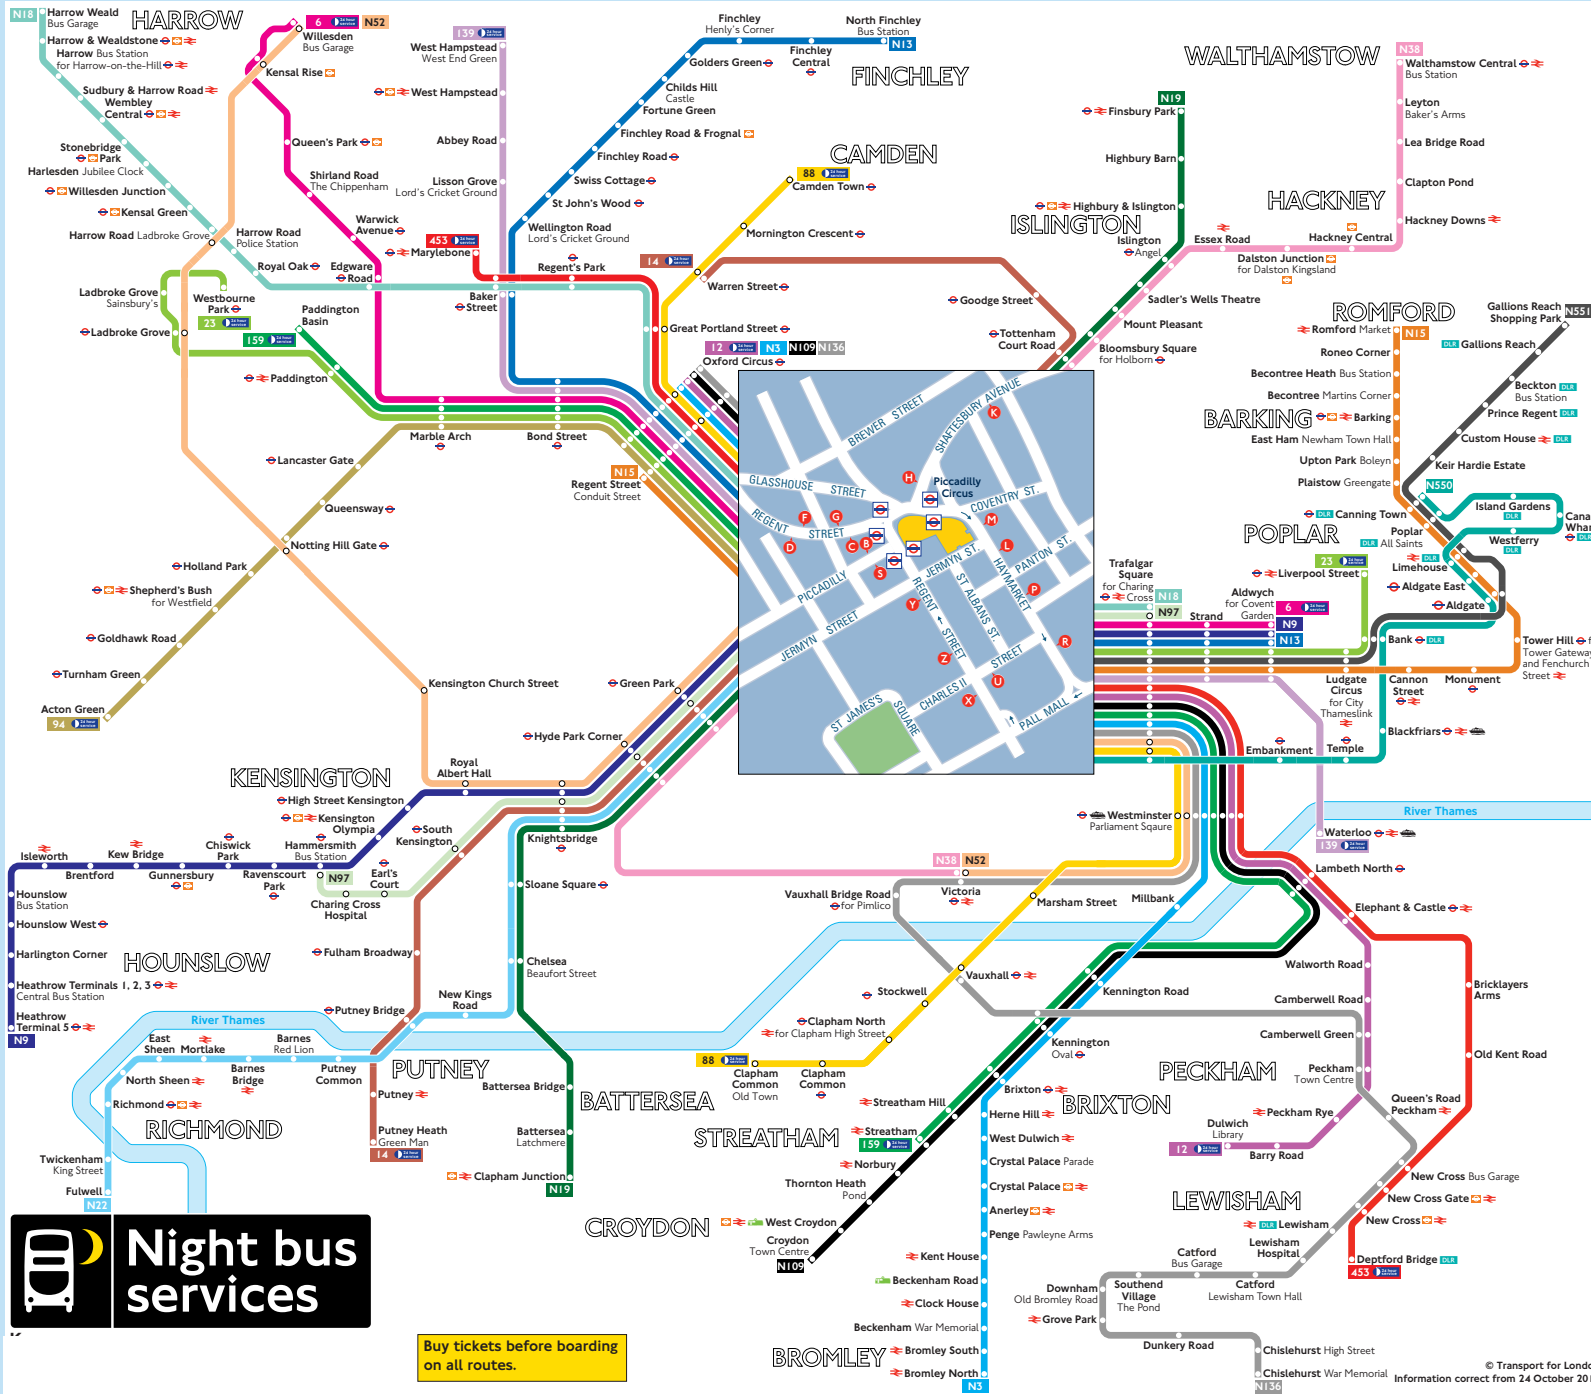

# Night buses from Piccadilly Circus

### Key

- Connections with London Underground
- Connections with London Overground
- Connections with National Rail
- Connections with Docklands Light Railway
- Connections with river boats
- Connections with Tramlink
- Temporary bus stop

Red discs show the bus stop you need for your chosen bus service. The disc **A** appears on the top of the bus stop in the street (see map of town centre in centre of diagram).

### Night buses including 24-hour services

Bus route	Towards	Bus stops
<b>6</b>	Aldwych	F R
	Willesden	D Z
<b>12</b>	Dulwich	F P
	Oxford Circus	C Y
<b>14</b>	Putney Heath	K S
	Warren Street	B H
<b>23</b>	Liverpool Street	F R
	Westbourne Park	D Z
<b>88</b>	Camden Town	D Y
	Clapham Common	F P
<b>94</b>	Acton Green	F U Y
<b>139</b>	Waterloo	F R
	West Hampstead	C Z
<b>159</b>	Paddington Basin	D Z
	Streatham	F P
<b>453</b>	Deptford Bridge	F P
	Marylebone	D Y
<b>N3</b>	Bromley North	F P
	Oxford Circus	C Y
<b>N9</b>	Aldwych	B R
	Heathrow Terminal 5	S Z
<b>N13</b>	Aldwych	F R
	North Finchley	C Z
<b>N15</b>	Regent Street	D Z
	Romford	F R
<b>N18</b>	Harrow Weald	D Z
	Trafalgar Square	F P
<b>N19</b>	Clapham Junction	K S
	Finsbury Park	B H
<b>N22</b>	Fulwell	S
<b>N38</b>	Victoria	K S
	Walthamstow	B H
<b>N52</b>	Victoria	B P
	Willesden	S Z
<b>N97</b>	Hammersmith	S Z
	Trafalgar Square	B P
<b>N109</b>	Croydon	F P
	Oxford Circus	D Z
<b>N136</b>	Chislehurst	F P
	Oxford Circus	D Z
<b>N550</b>	Canning Town	R
<b>N551</b>	Gallions Reach	R