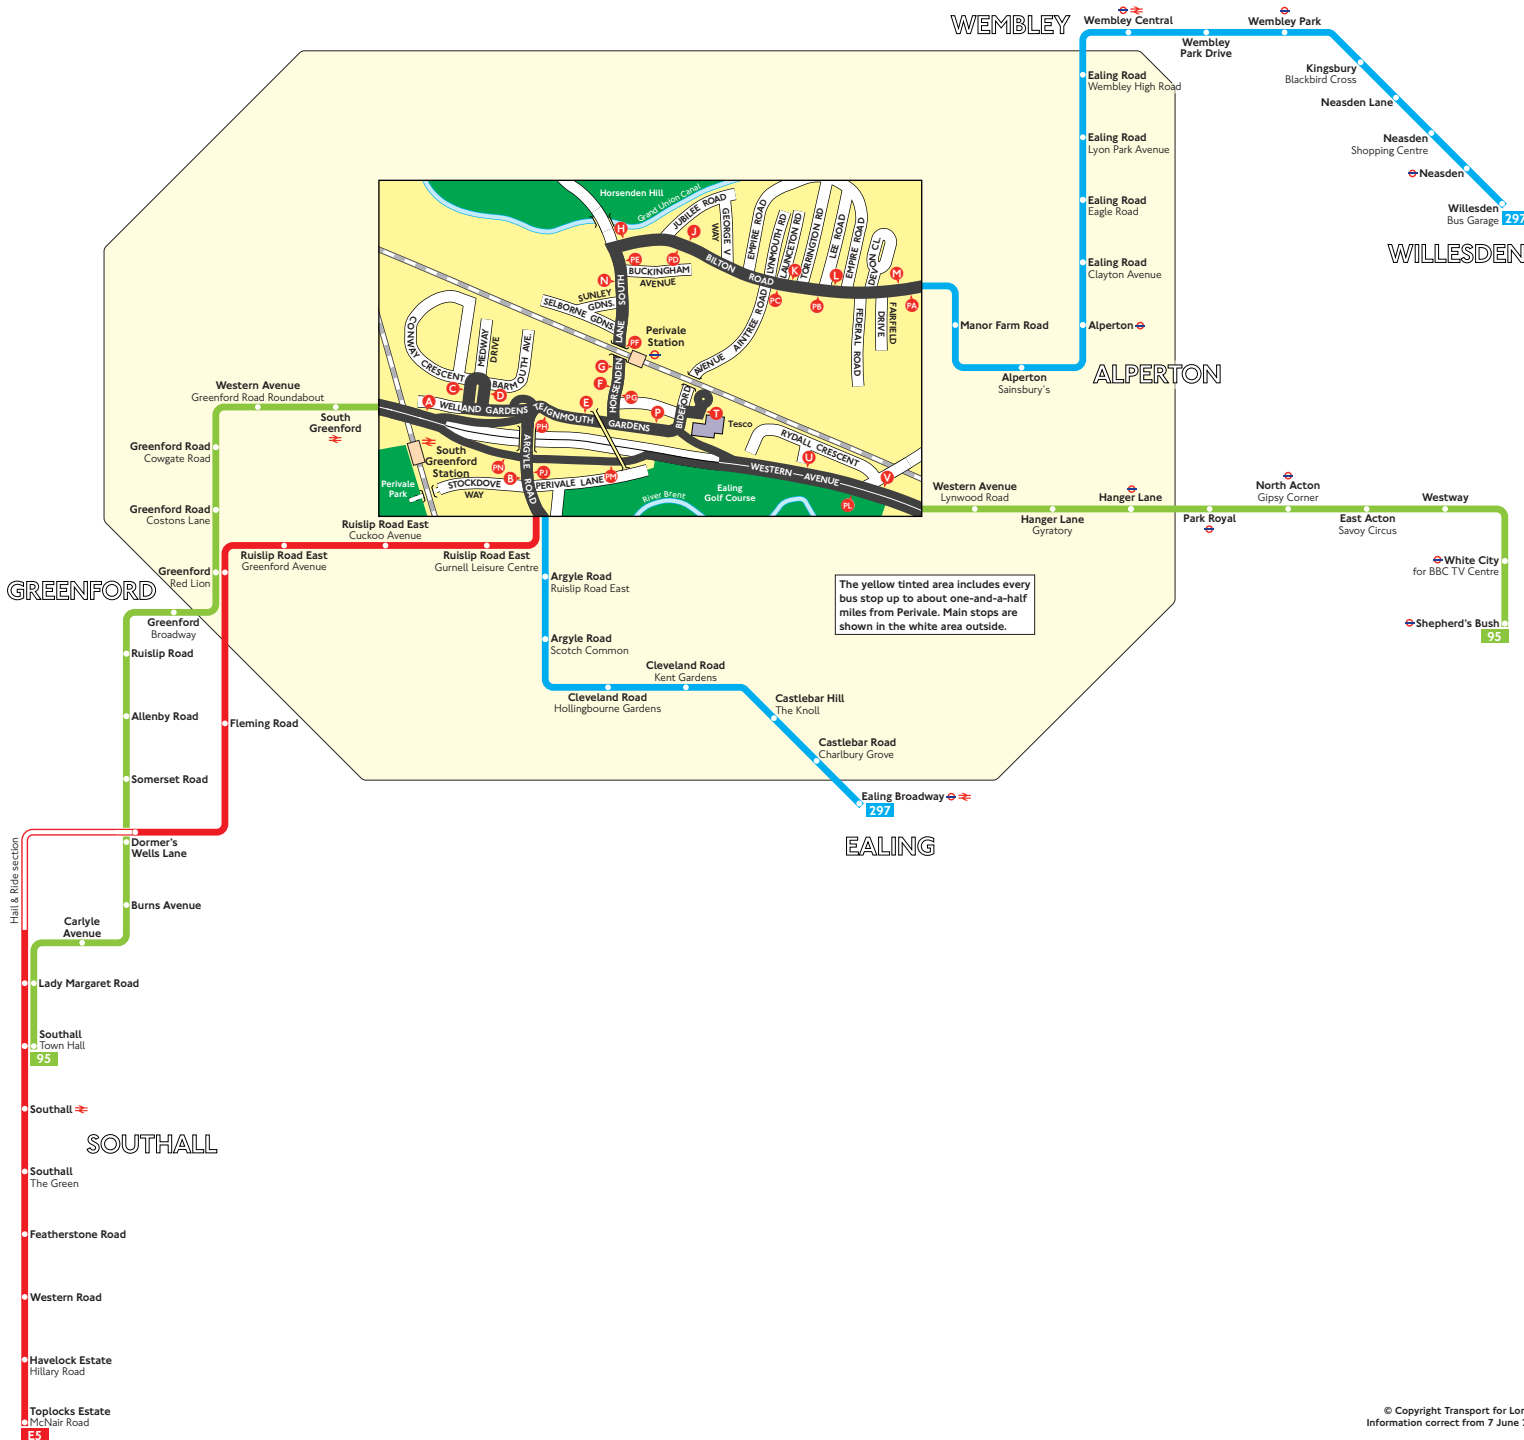

Buses from Perivale

Key

- Connections with Underground
- Connections with National Rail
- Connections with Docklands Light Railway

Red discs show the bus stop you need for your chosen bus service. The disc **A** appears on the top of the bus stop in the street (see map of town centre in centre of diagram).

Route finder

Day buses including 24-hour routes

Bus route	Towards	Bus stops
95	Shepherd's Bush	A E P U V
	Southall	PA PH PN
297	Ealing Broadway	PA PB PC PD PE PF PG PH PJ
	Willesden	B C E F G H J K L M N
E5	Toplocks Estate	D PB PT