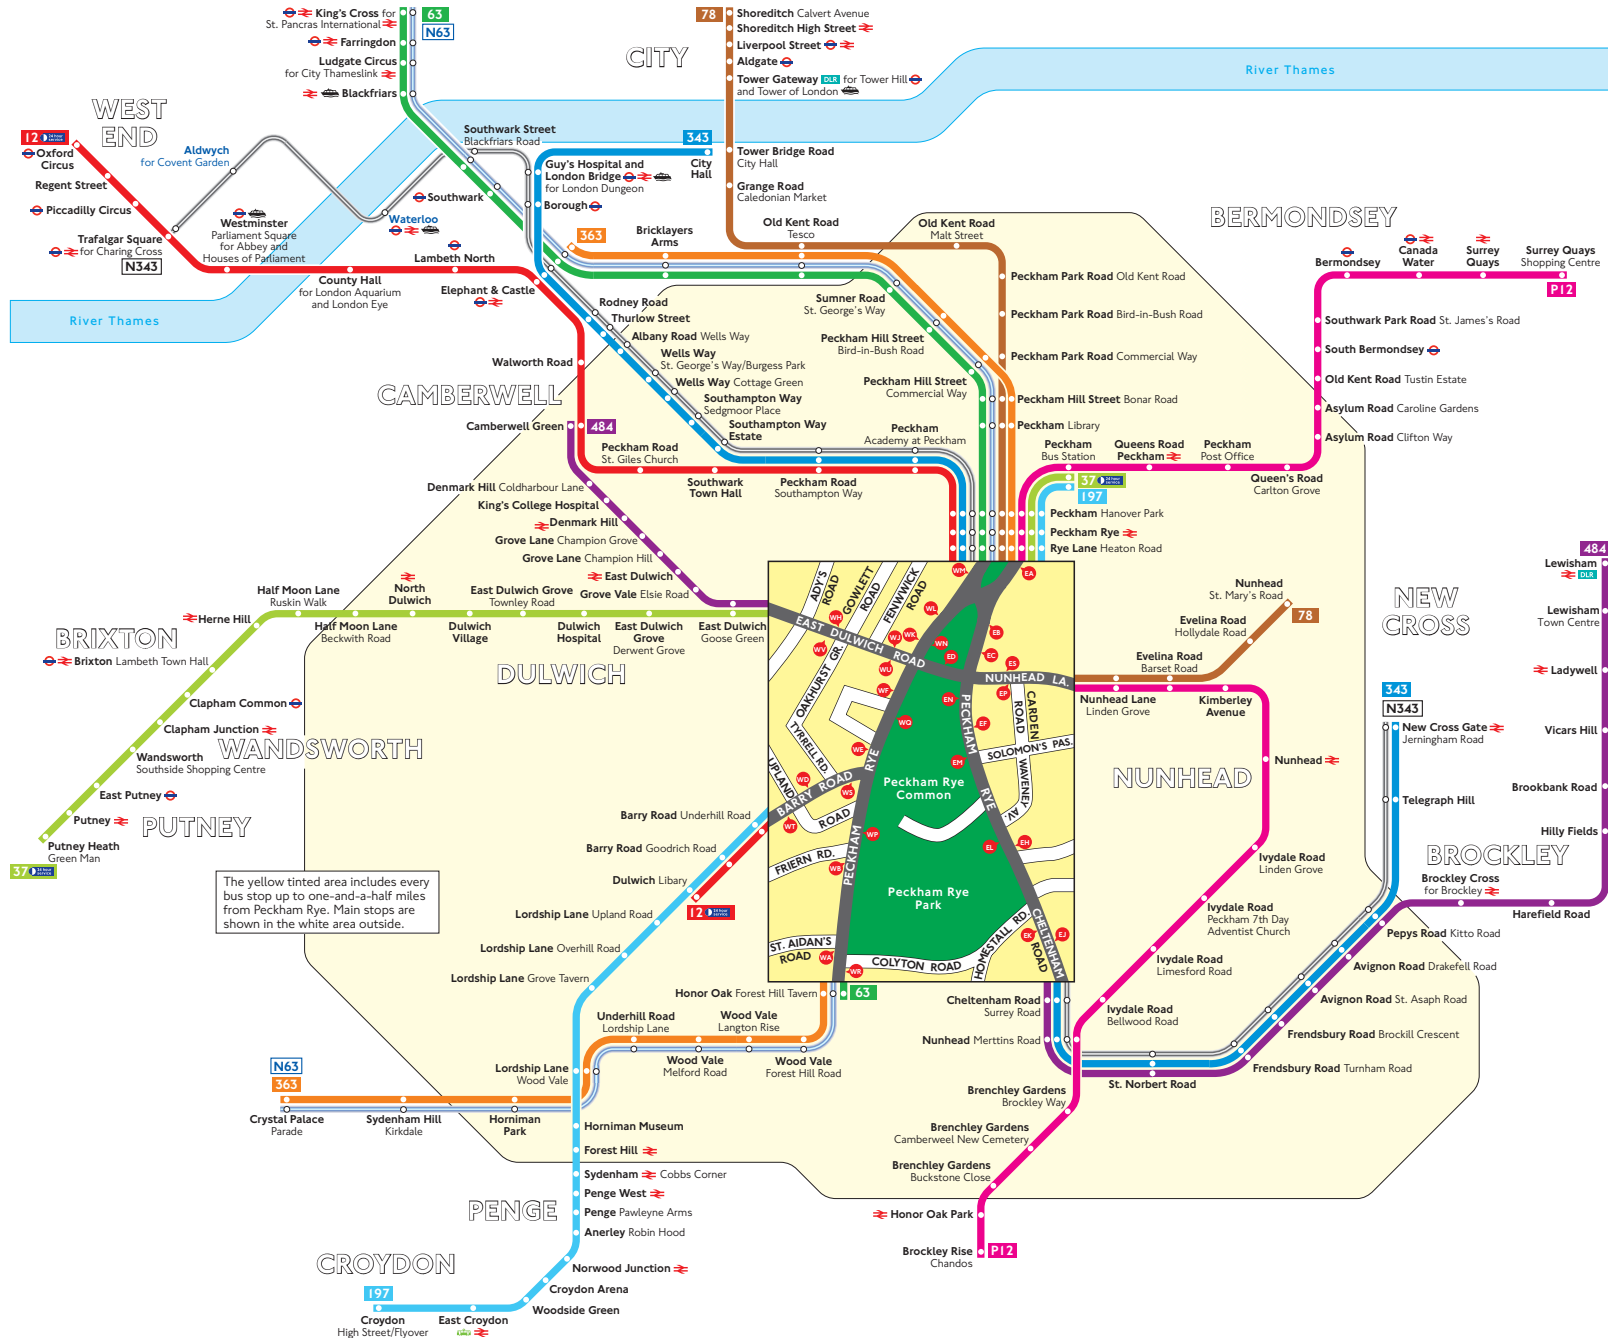

Buses from Peckham Rye

Key

- Connections with Underground
- Connections with National Rail
- Connections with Docklands Light Railway
- Connections with Tramlink
- Connections with river boats

A Red discs show the bus stop you need for your chosen bus service. The disc **A** appears on the top of the bus stop in the street (see map of town centre in centre of diagram).

Route finder

Day buses including 24-hour routes

Bus route	Towards	Bus stops
12	Dulwich	EA WN WC WS WT
	Oxford Circus	WD WF WF WK WP
37	Peckham	WB NU WP
	Putney Heath	EA EB WU WV
63	Honor Oak	EA WN WP WC WR
	King's Cross	EA WB WF WF WK WP
78	Nunhead	EA EC ES
	Shoreditch	EP WK WP
197	Croydon	EA WN WC WS WT
	Peckham	WB WF WF WK WP
343	City Hall	EA EB EL EN EM WL WP
	New Cross Gate	EA EC EF EH EJ
363	Crystal Palace	EA WN WP WC WR
	Elephant & Castle	WA WB WF WF WK WP
484	Camberwell Green	EA EB EL EN EM WL WP
	Lewisham	EA EC ES
P12	Brockley Rise	EA EC ES
	Surrey Quays	EA WN WP

Night buses

Bus route	Towards	Bus stops
N63	Crystal Palace	EA WN WP WC WR
	King's Cross	WA WB WF WF WK WP
N343	New Cross Gate	EA EC EF EH EJ
	Trafalgar Square	EA EB EL EN EM WL WP