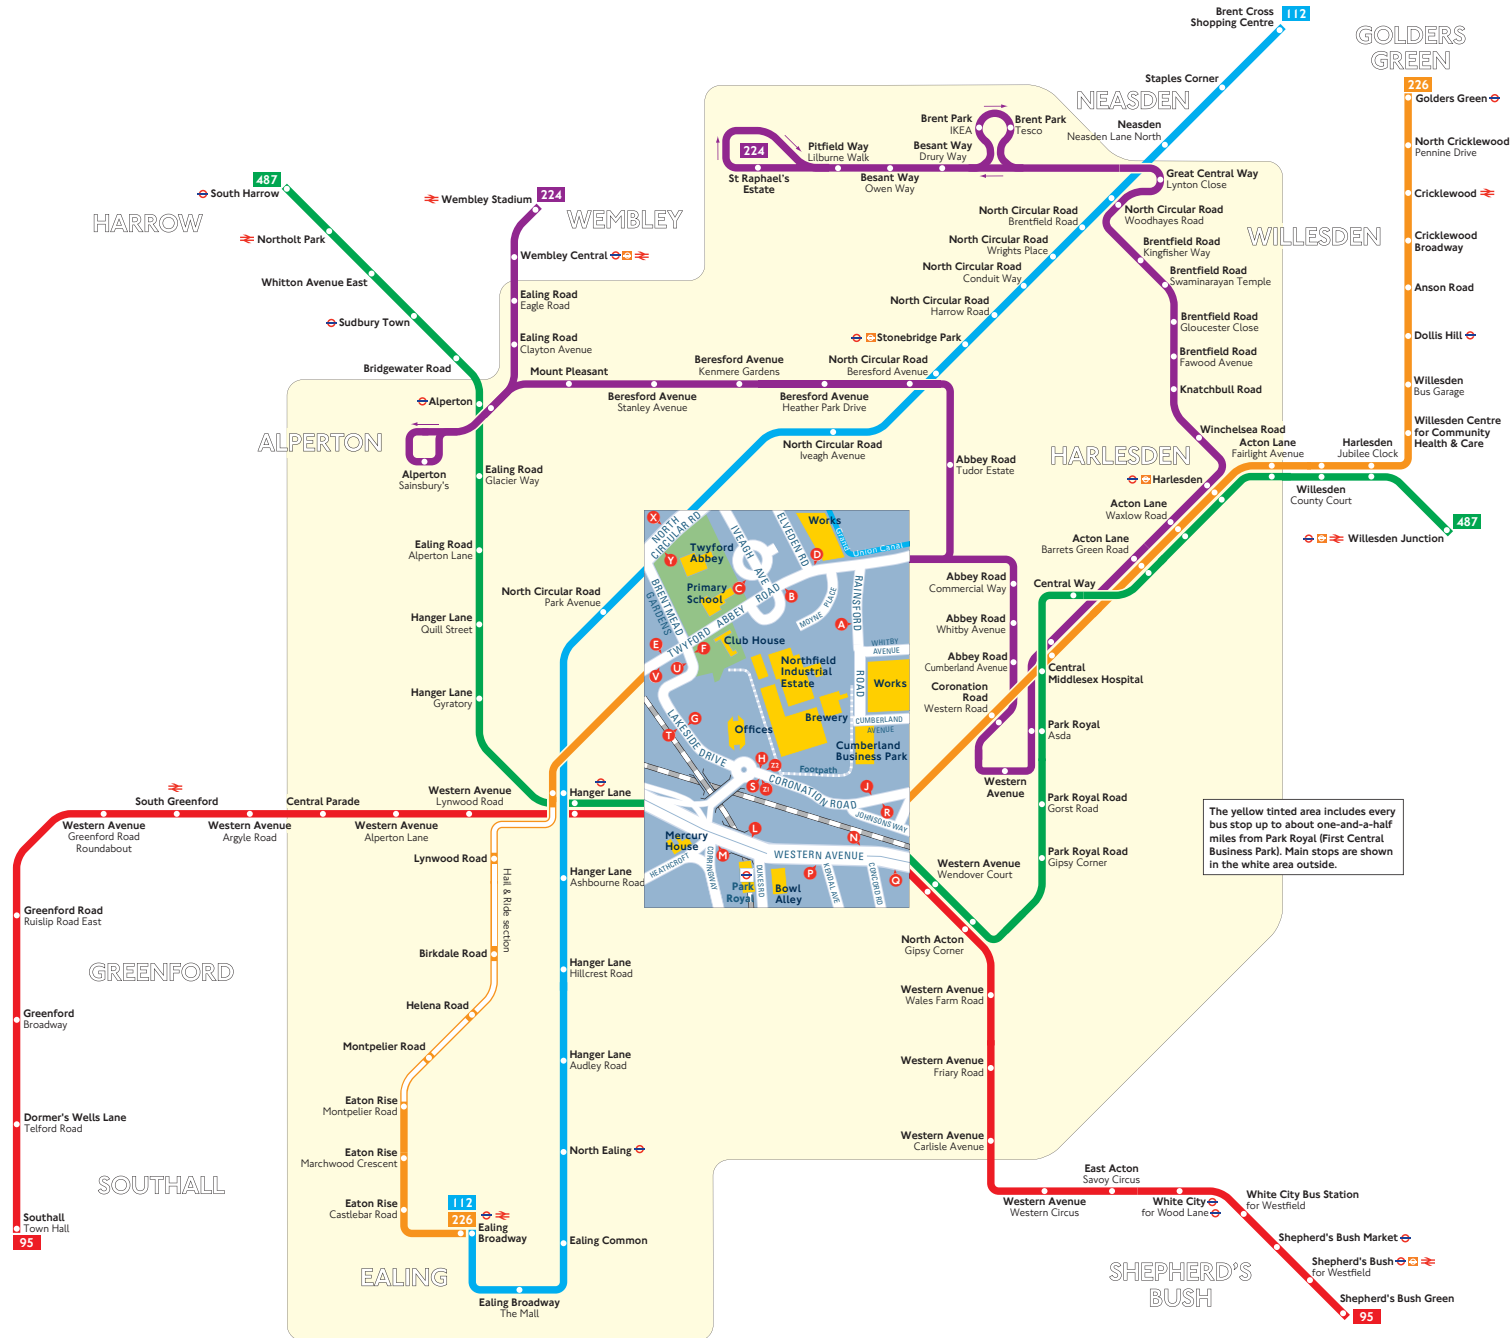

Buses from Park Royal (First Central Business Park)

Route finder

Day buses including 24-hour services

Bus route	Towards	Bus stops
95	Shepherd's Bush	L N
	Southall	M P Q
112	Brent Cross	X
	Ealing Broadway	Y
224	St Raphaels Estate	B C D
	Wembley Stadium	A B C D
226	Ealing Broadway	R S T U V
	Golders Green	E F G H J
487	South Harrow	M P Q
	Willesden Junction	L N