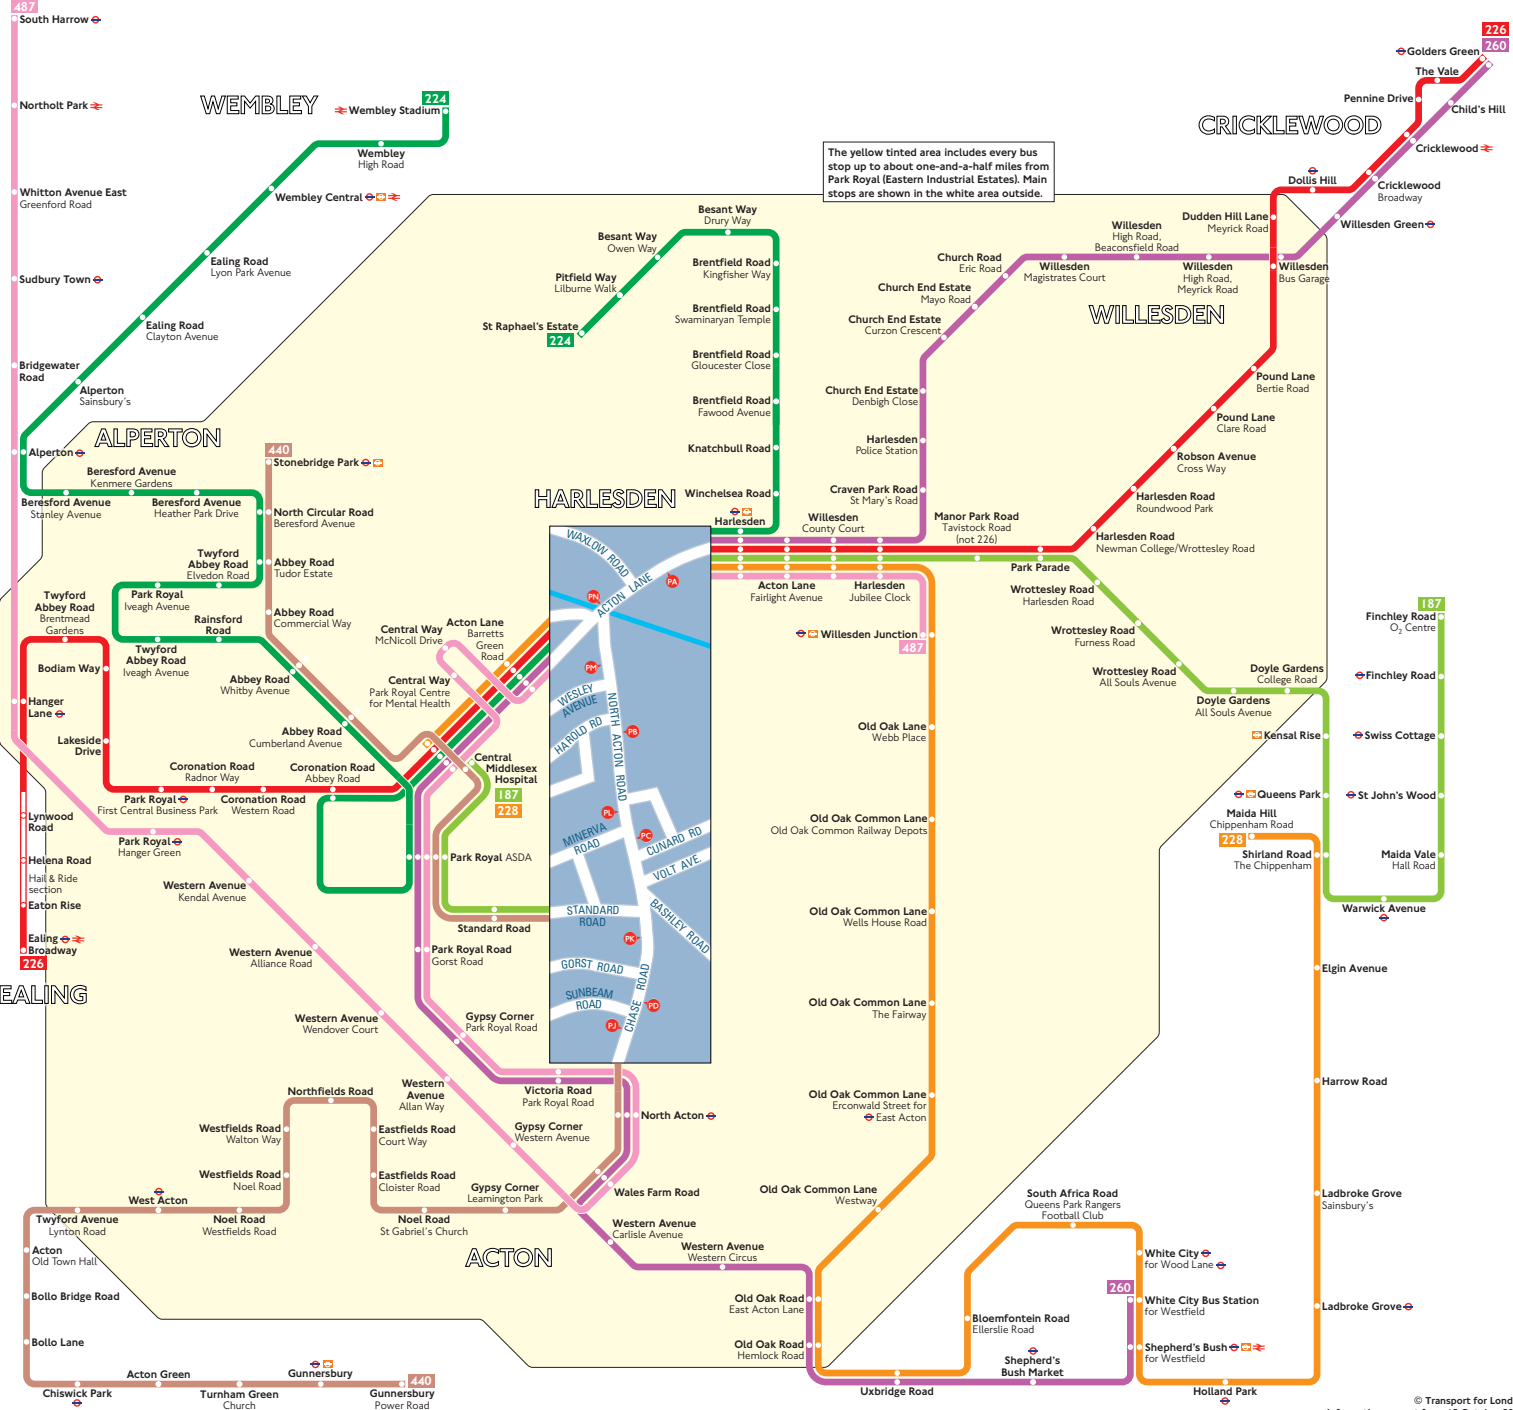

Buses from Park Royal (Eastern Industrial Estates)

- ### Key
- Connections with London Underground
 - Connections with London Overground
 - Connections with National Rail

A Red discs show the bus stop you need for your chosen bus service. The disc **A** appears on the top of the bus stop in the street (see map of town centre in centre of diagram).

Route finder

Day buses

Bus route	Towards	Bus stops
187	Central Middlesex Hospital	PA PB PC
	Finchley Road	PL PM PN
224	St Raphael's Estate	PN
	Wembley Stadium	PA
226	Ealing Broadway	PA
	Golders Green	PN
228	Central Middlesex Hospital	PA
	Maida Hill	PN
260	Golders Green	PN
	White City	PA
440	Gunnersbury	PC PD
	Stonebridge Park	PJ PK
487	South Harrow	PA
	Willesden Junction	PN