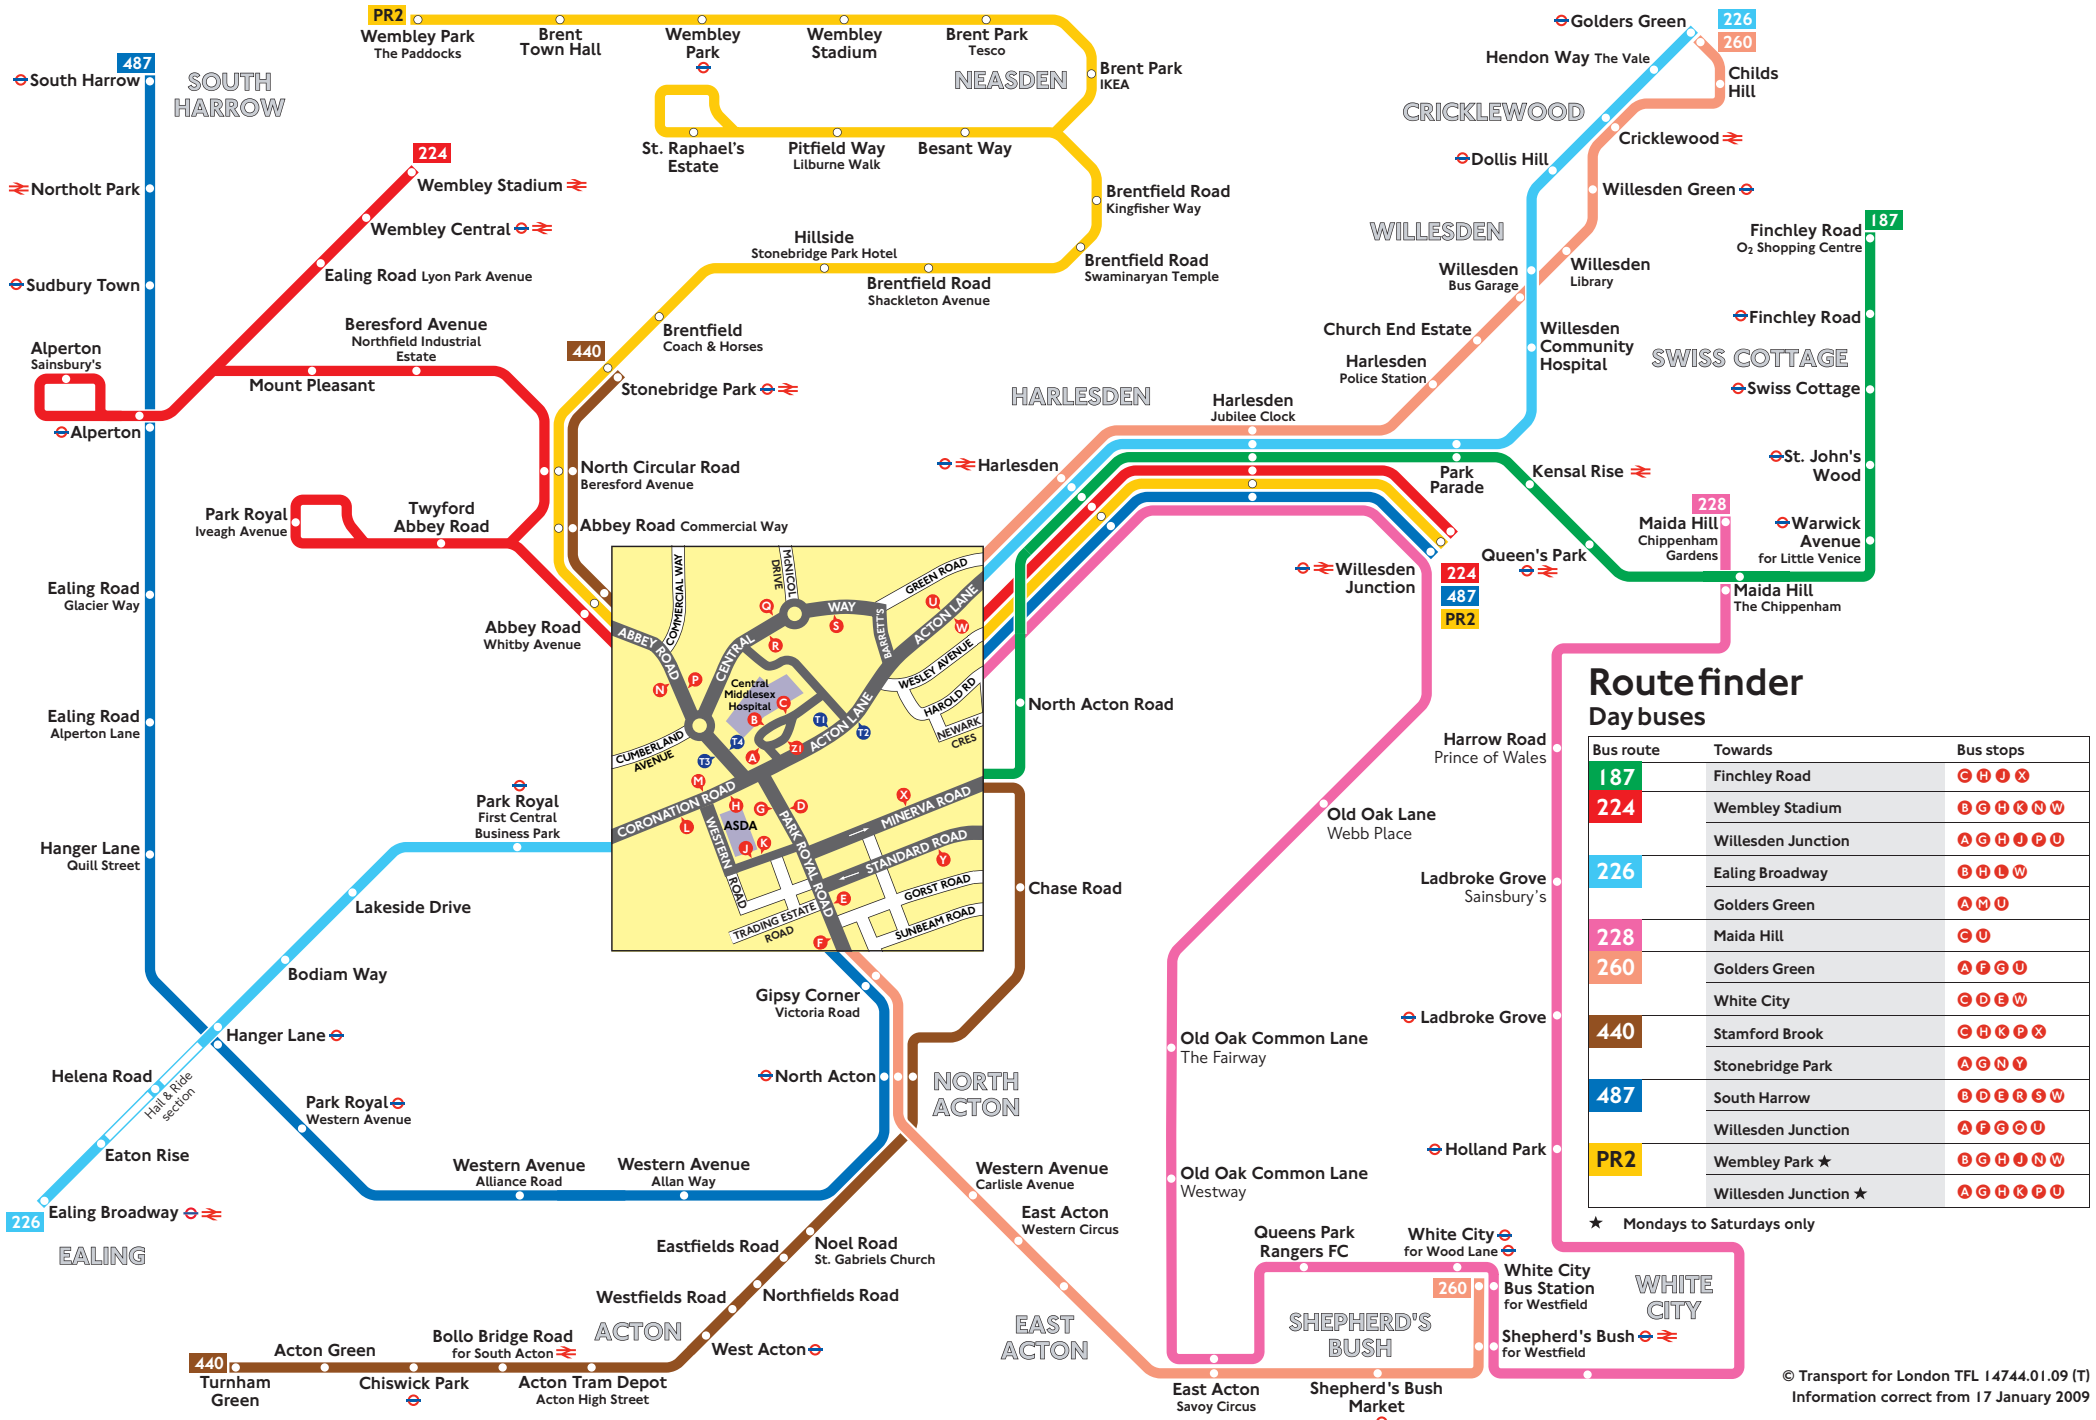

Buses from Central Middlesex Hospital

Routefinder Day buses

Bus route	Towards	Bus stops
187	Finchley Road	C H J X
224	Wembley Stadium	B G H K N W
	Willesden Junction	A G H J P U
226	Ealing Broadway	B D H L W
	Golders Green	A M U
228	Maida Hill	C U
	Golders Green	A F G U
260	White City	C D E W
	Stamford Brook	C H K P X
440	Stonebridge Park	A G N Y
	South Harrow	B D E R S W
487	Willesden Junction	A F G O U
	Wembley Park ★	B G H J N W
PR2	Willesden Junction ★	A G H K P U

★ Mondays to Saturdays only