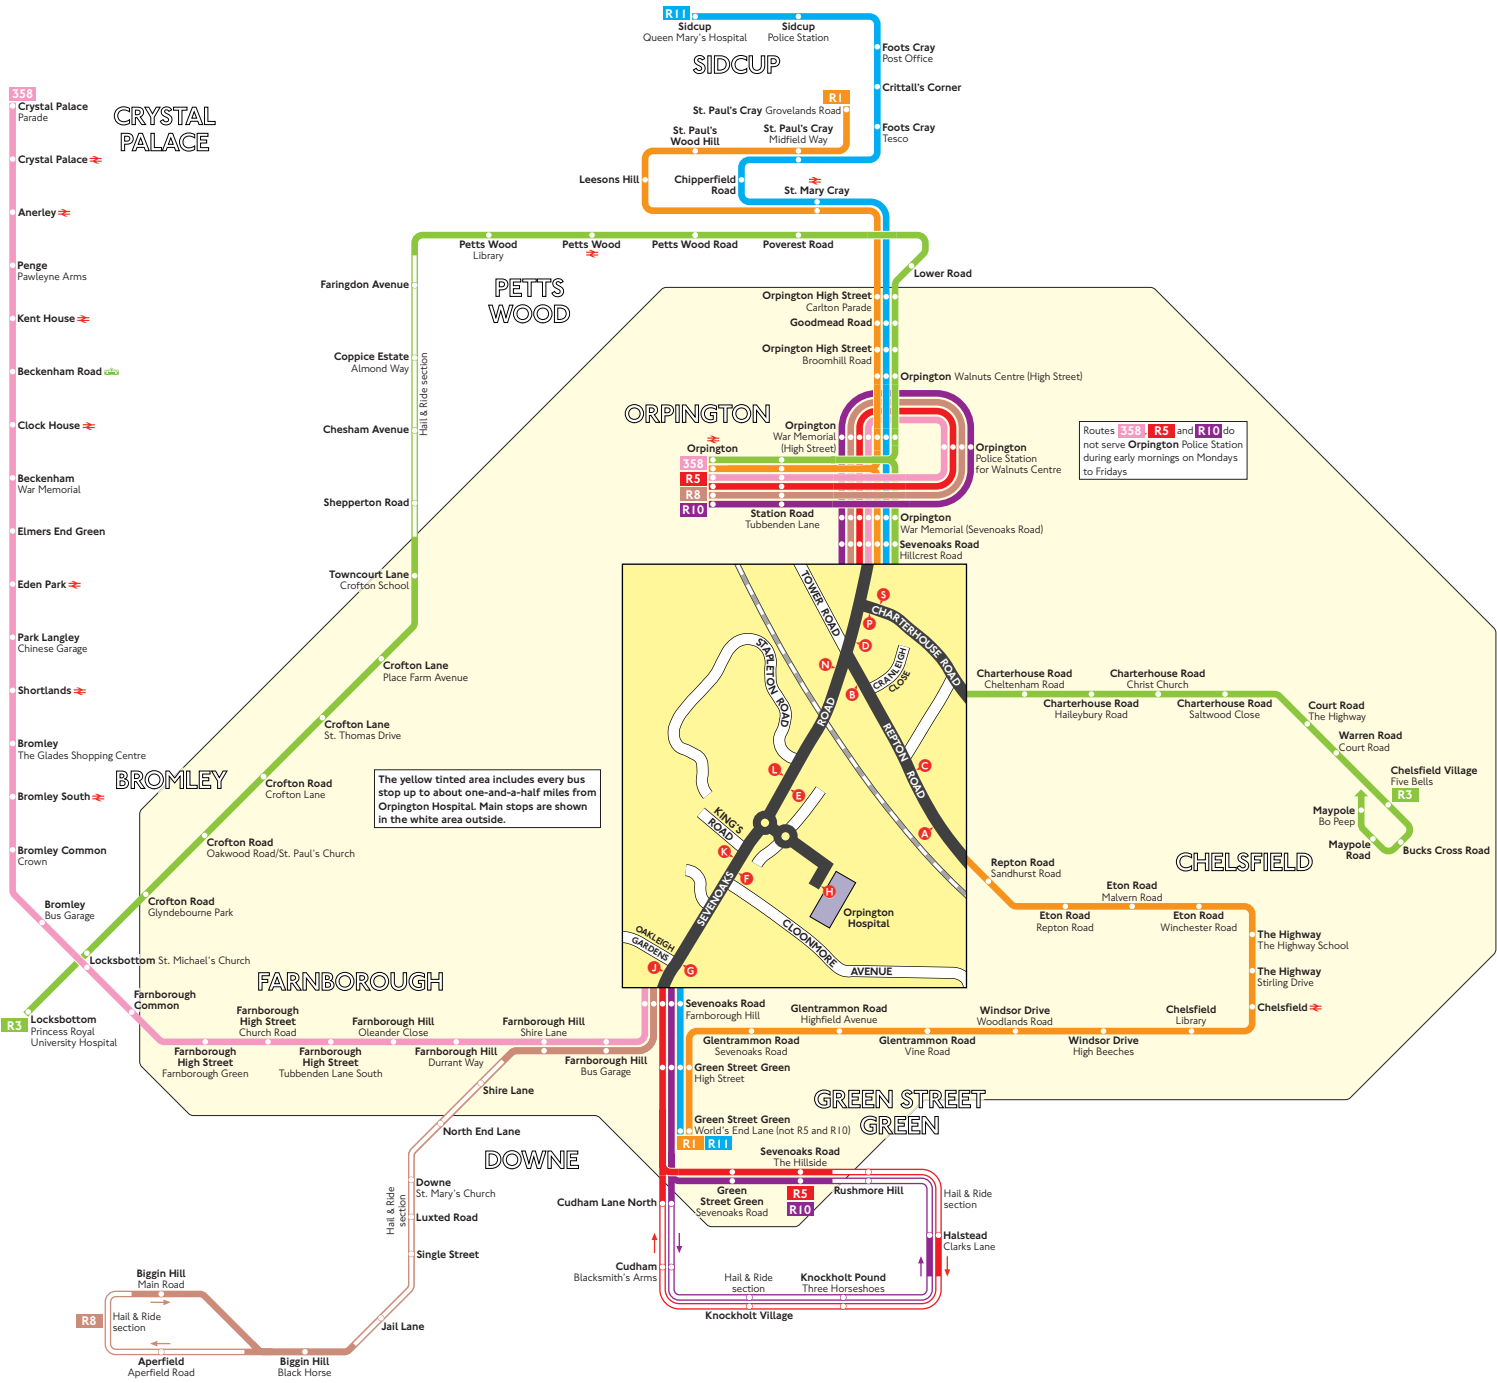

# Buses from Orpington Hospital

## Key

- Connections with National Rail
- Connections with Tramlink
- Mondays to Saturdays except evenings
- Not during early mornings on Mondays to Fridays

Red discs show the bus stop you need for your chosen bus service. The disc appears on the top of the bus stop in the street (see map of town centre in centre of diagram).

## Route finder

### Day buses

Bus route	Towards	Bus stops
<b>358</b>	Crystal Palace	<b>D E F G</b>
	Orpington	<b>J K L N</b>
<b>R1</b>	Green Street Green	<b>C D</b>
	St. Paul's Cray	<b>A B</b>
<b>R3</b>	Chelsfield Village	<b>S</b>
	Locksbottom	<b>P</b>
<b>R5</b>	Halstead/Knockholt	<b>D E F G</b>
	Orpington	<b>J K L N</b>
<b>R8</b>	Biggin Hill	<b>D E F G</b>
	Orpington	<b>J K L N</b>
<b>R10</b>	Halstead/Knockholt	<b>D E F G</b>
	Orpington	<b>J K L N</b>
<b>R11</b>	Green Street Green	<b>D E F G H</b>
	Sidcup	<b>H J K L N</b>