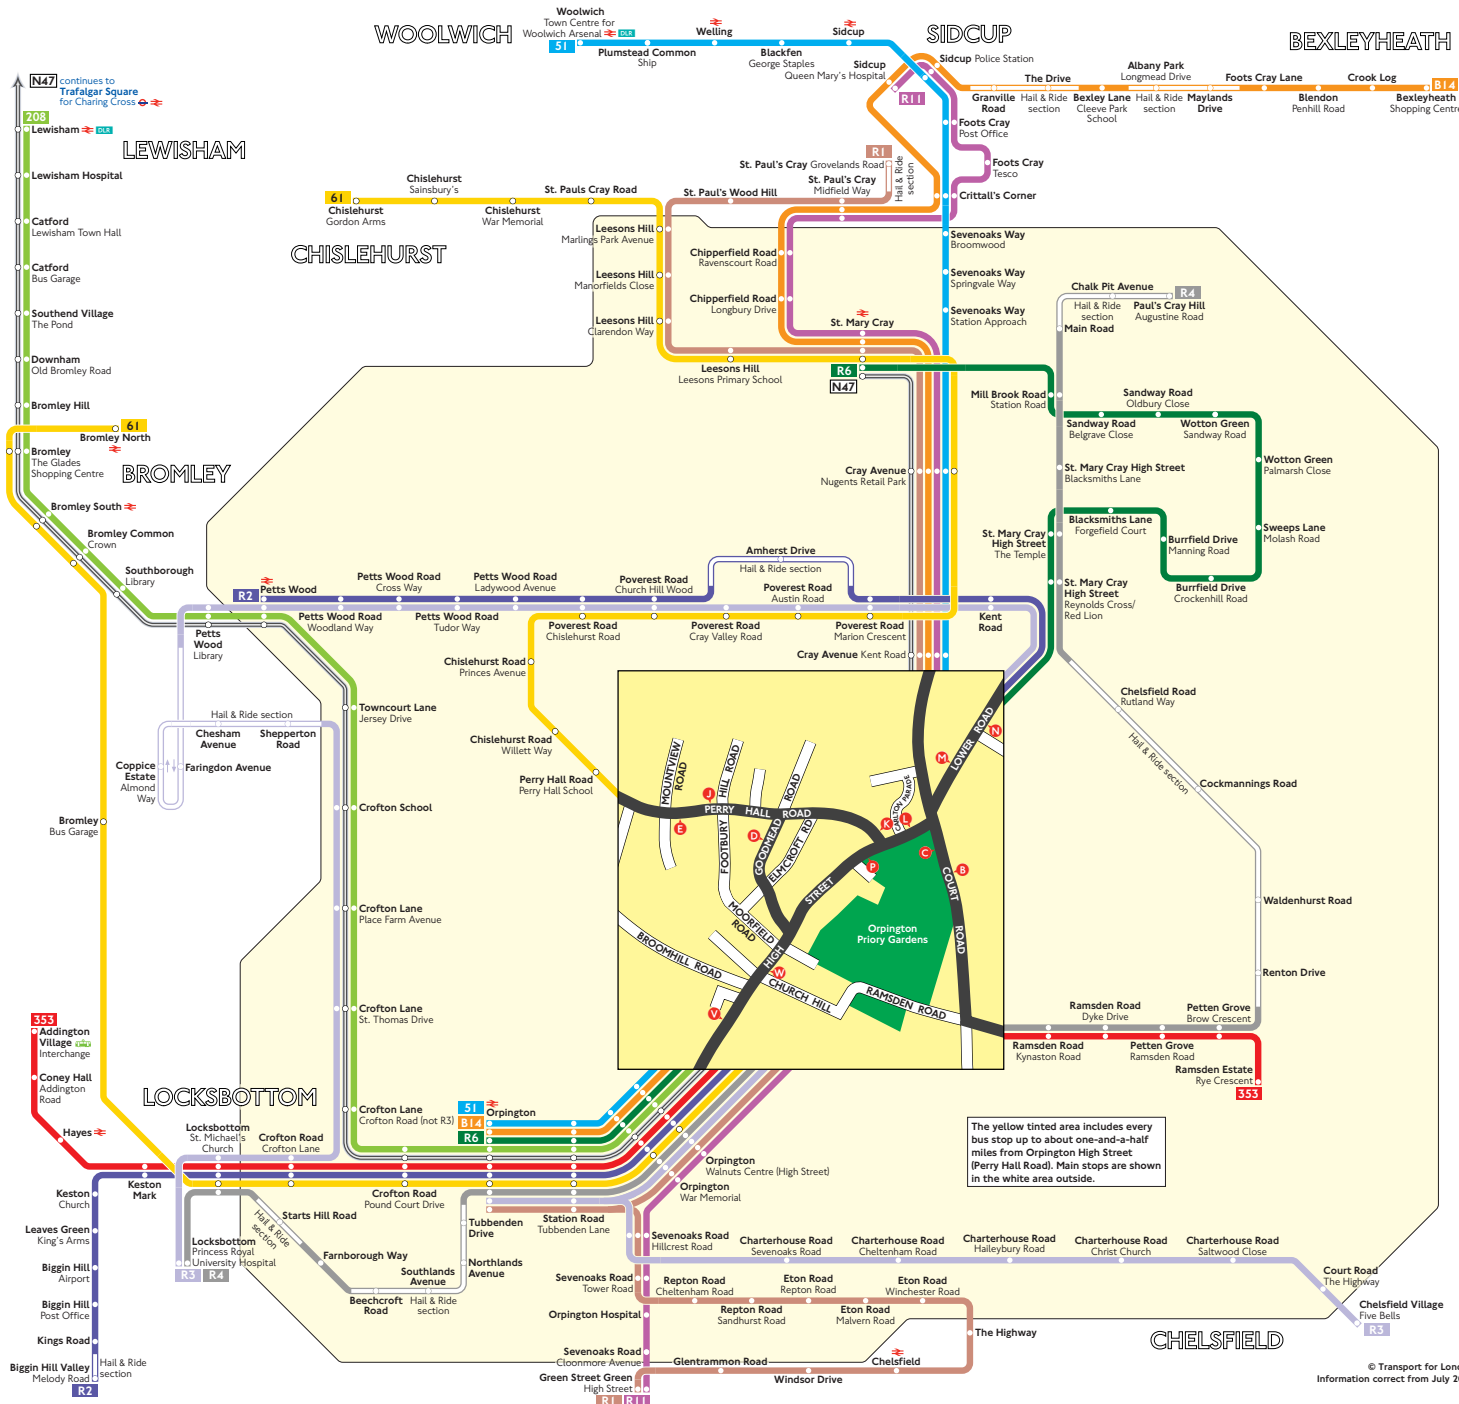

Buses from Orpington High Street (Perry Hall Road)

Key

- 51 Day buses in black
- N47 Night buses in blue
- Connections with London Underground
- Connections with London Overground
- Connections with National Rail
- Connections with Docklands Light Railway
- Connections with river boats
- Connections with Tramlink

Red discs show the bus stop you need for your chosen bus service. The disc appears on the top of the bus stop in the street (see map of town centre in centre of diagram).

Route finder

Day buses

Bus route	Towards	Bus stops
51	Orpington	P W
	Woolwich	D L V
61	Bromley	J P W
	Chislehurst	D E V
208	Lewisham	K P W
353	Addington Village	C P W
	Ramsden Estate	B D L V
B14	Bexleyheath	D L V
	Orpington	P W
R1	Green Street Green	P W
	St. Paul's Cray	D L V
R2	Biggin Hill Valley	N P W
	Petts Wood	D L M V
R3	Chelsfield Village	N P W
	Locksbottom	D L M V
R4	Locksbottom	C P W
	Paul's Cray Hill	B D L V
R6	Orpington	N P W
	St. Mary Cray	D L M V
R11	Green Street Green	P W
	Sidcup	D L V

Night buses

Bus route	Towards	Bus stops
N47	St. Mary Cray	D L V
	Trafalgar Square	P W

Other buses

Bus route	Towards	Bus stops
477	Bluewater Shopping Centre	D L M V
	Orpington	N P W