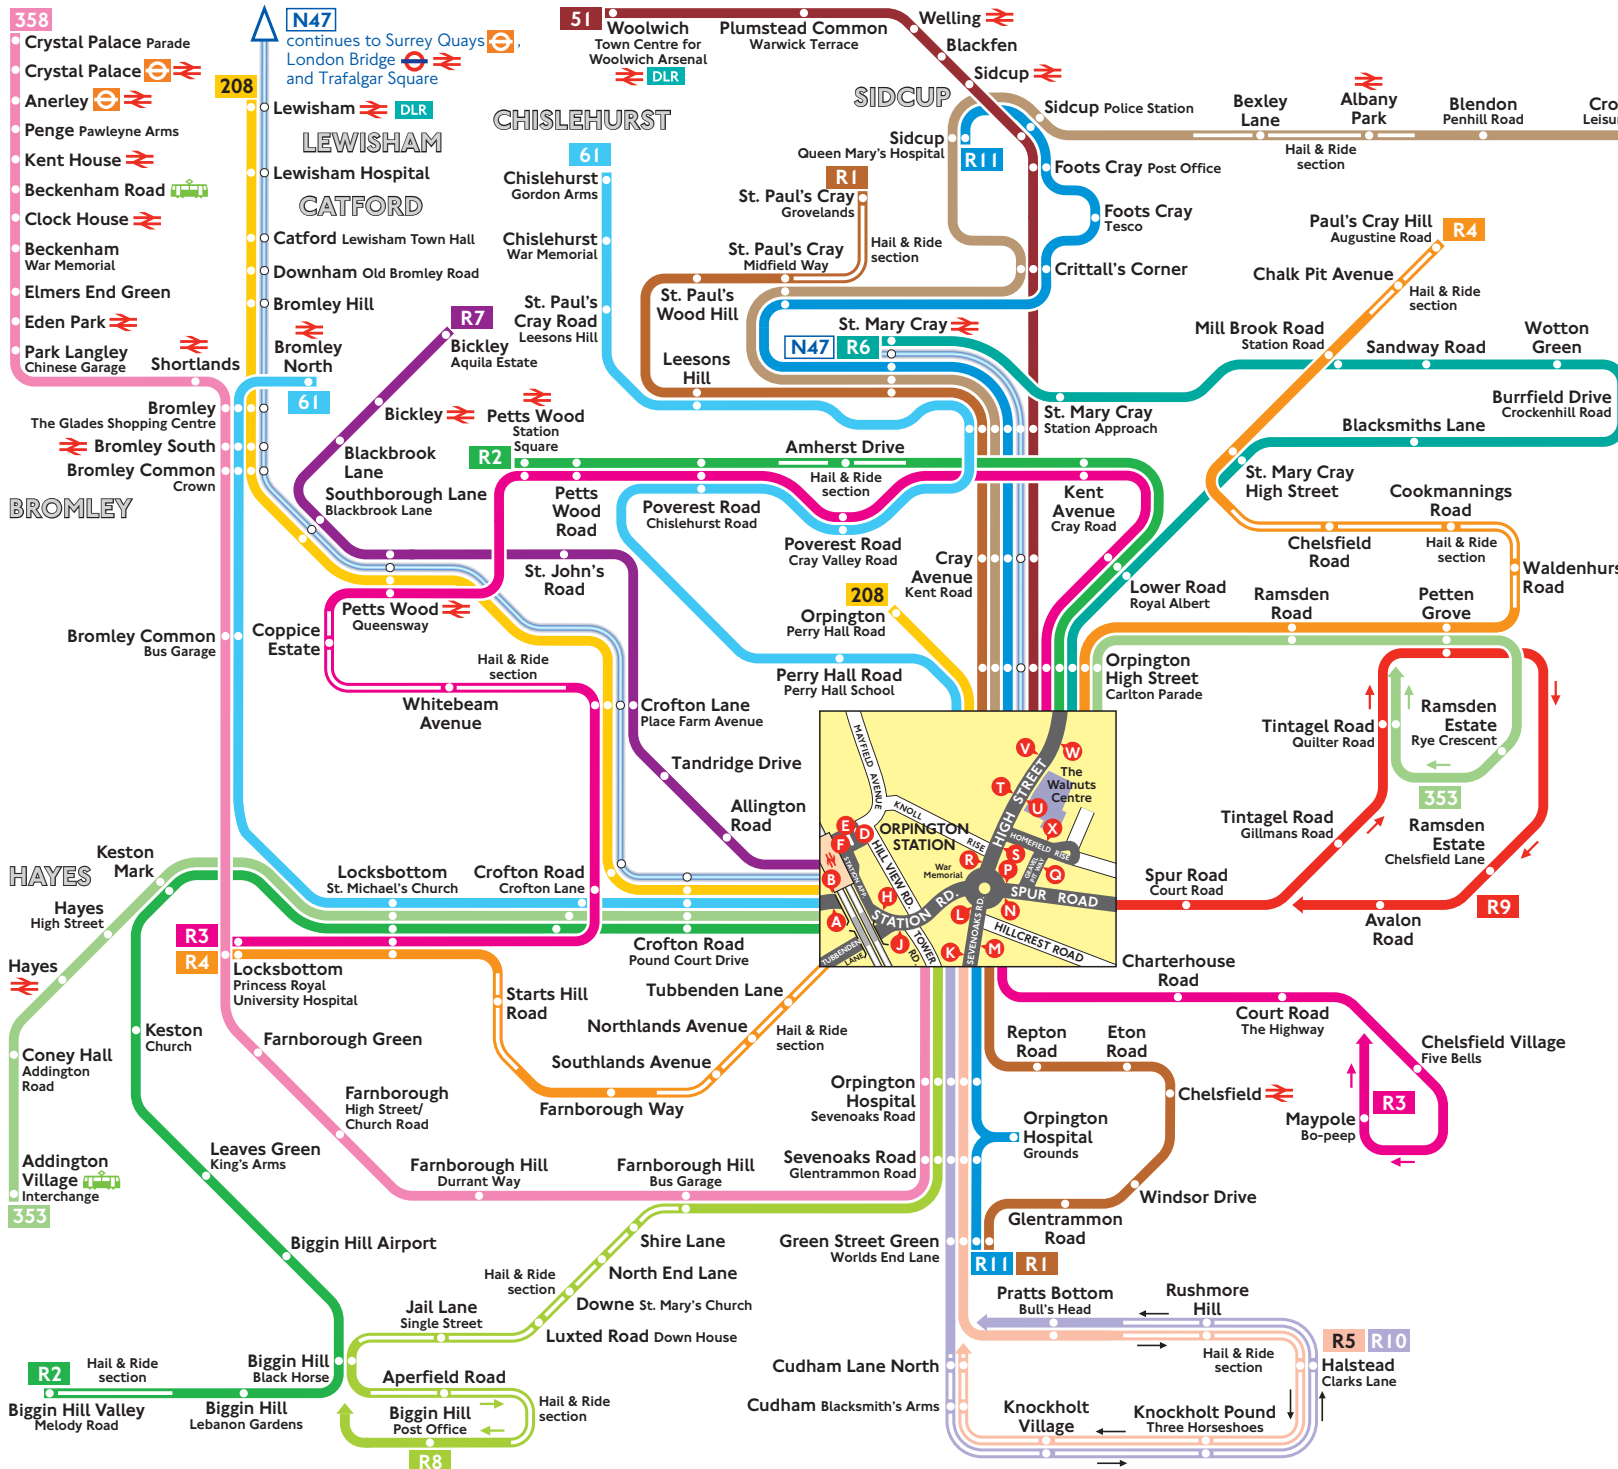

Buses from Orpington

Route finder Day buses

Bus route	Towards	Bus stops
51	Woolwich	F H R T V
61	Bromley Chislehurst	A I S U W B H R T V
208	Lewisham Perry Hall Road	A I S U W B H R T V
353	Addington Village Ramsden Estate	A I S U W B H R T V
358	Crystal Palace	E H M R S X
B14	Bexleyheath	F H R T V
R1	Green Street Green St. Paul's Cray	E H J M S U W D H I K L R T V
R2	Biggin Hill Valley + Petts Wood +	A I S U W B H R T V
R3	Chelsfield Locksbottom	E H J M S U W D H I K L R T V
R4	Locksbottom Paul's Cray Hill	D I S U W E H R T V
R5	Halstead/Cudham +	E H M R S X
R6	St. Mary Cray	D H R T V
R7	Bickley +	A I N Q
R8	Biggin Hill +	D H M S
R9	Ramsden Estate	F H P R S X †
R10	Cudham/Halstead +	E H M R S X
R11	Green Street Green Sidcup	M S U W K L R T V

- Mondays to Saturdays, also Sunday shopping hours
- † Buses do not serve this stop before about 0840 on Mondays to Fridays.
- + Mondays to Saturdays except evenings

Night buses

Bus route	Towards	Bus stops
N47	St. Mary Cray Trafalgar Square	B H R T V A I S U W

Other buses

Bus route	Towards	Bus stops
477	Bluewater ♦	F H R T V

- ♦ Monday to Saturday, also Sunday except evenings