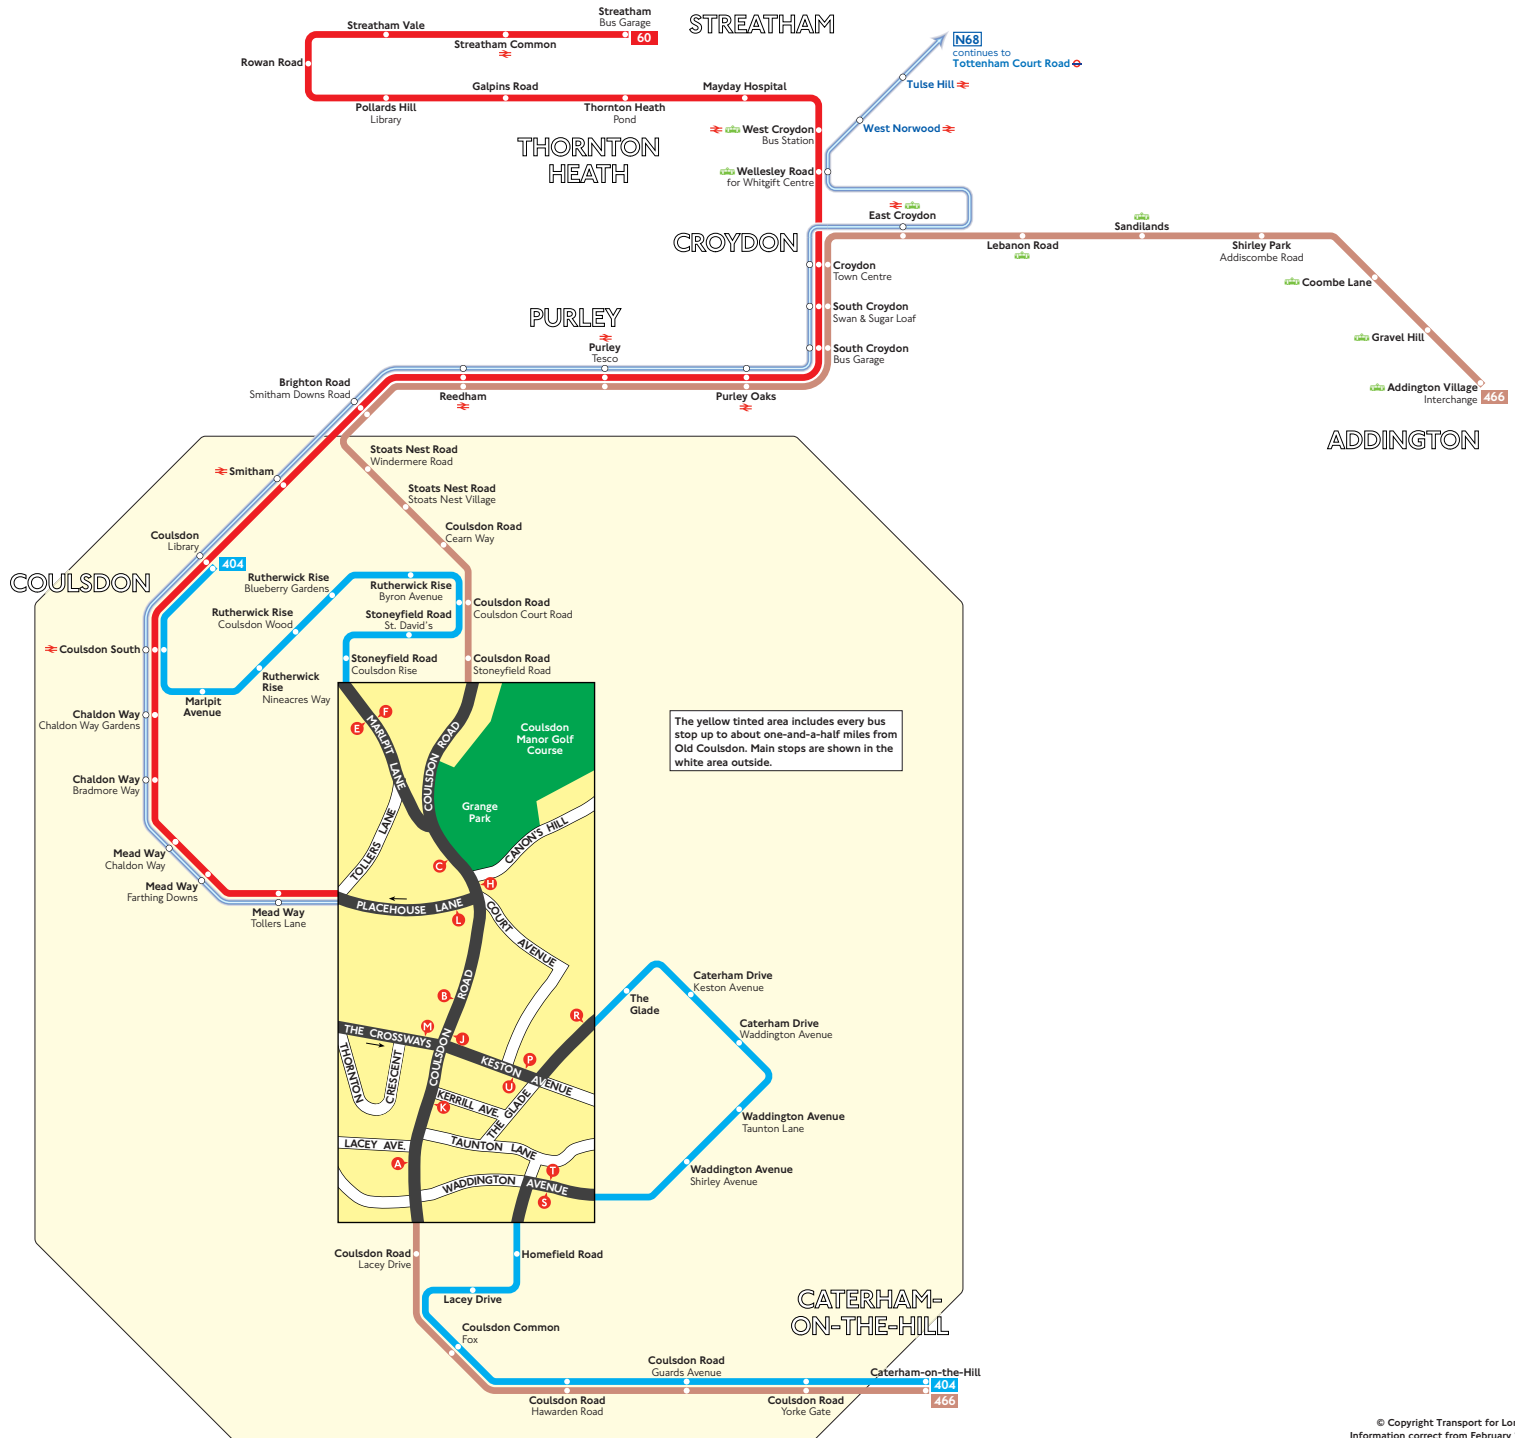

Buses from Old Coulsdon

Key

- 60 Day buses in black
- N68 Night buses in blue
- Connections with Underground
- Connections with National Rail
- Connections with Tramlink
- ★ Mondays to Saturdays only

Red discs show the bus stop you need for your chosen bus service. The disc **A** appears on the top of the bus stop in the street (see map of town centre in centre of diagram).

Route finder

Day buses

Bus route	Towards	Bus stops
60	Streatham	L
404	Caterham-on-the-Hill ★	F H J P R S
	Coulsdon ★	B C E T U
466	Addington Village	A B C
	Caterham-on-the-Hill	H J K

Night buses

Bus route	Towards	Bus stops
N68	Tottenham Court Road	L