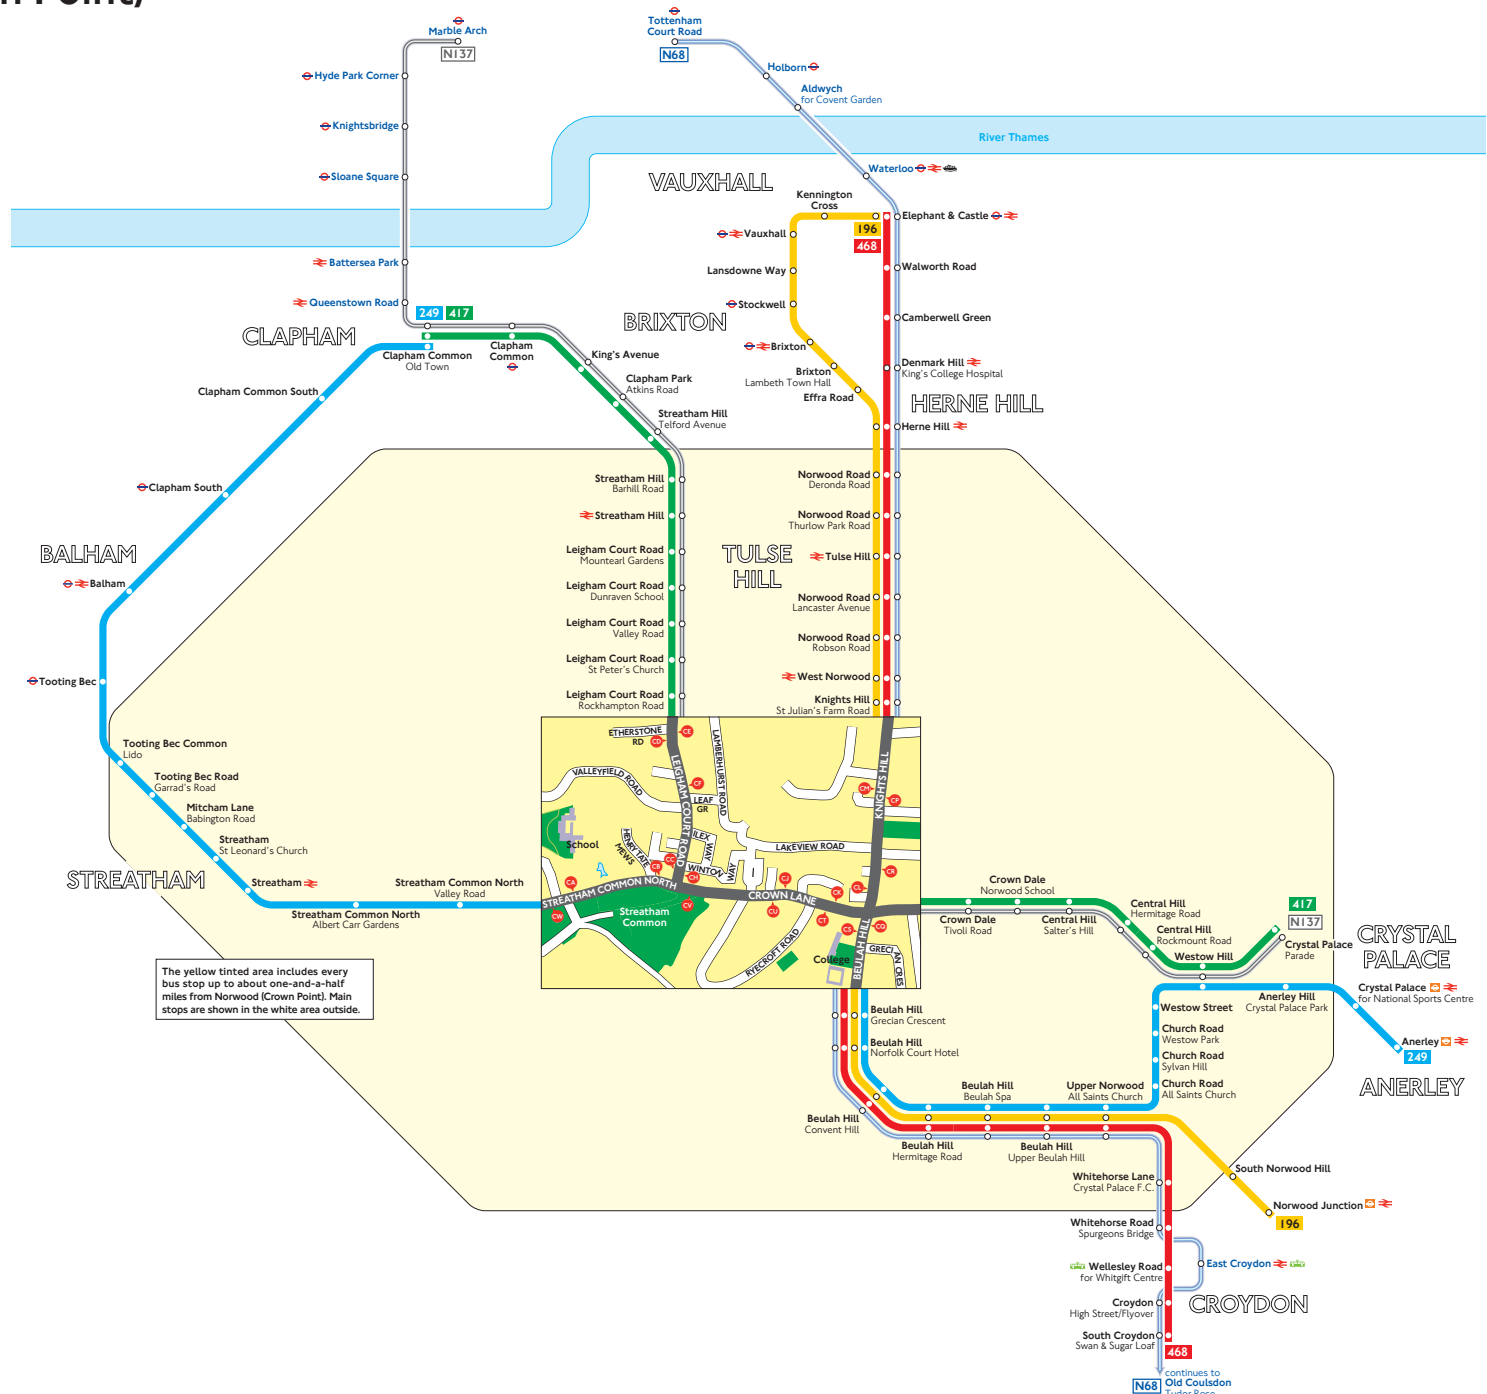

Buses from Norwood (Crown Point)

Route finder

Day buses

Bus route	Towards	Bus stops
196	Elephant & Castle Norwood Junction	CL CH CS CP CO CR
249	Anerley Clapham Common	CA CB CC CK CO CS CT CU CV CW
417	Clapham Common Crystal Palace	CC CD CE CU CV CE CF CH CI CK
468	Elephant & Castle South Croydon	CL CH CS CP CO CR

Night buses

Bus route	Towards	Bus stops
N68	Old Coulsdon Tottenham Court Road	CP CO CR CL CH CS
N137	Crystal Palace Marble Arch	CE CF CH CI CK CC CD CE CU CV

Other buses

Bus route	Towards	Bus stops
X68	Russell Square ▼	CL CH CS

▼ Express, Mondays - Fridays morning peak hours only