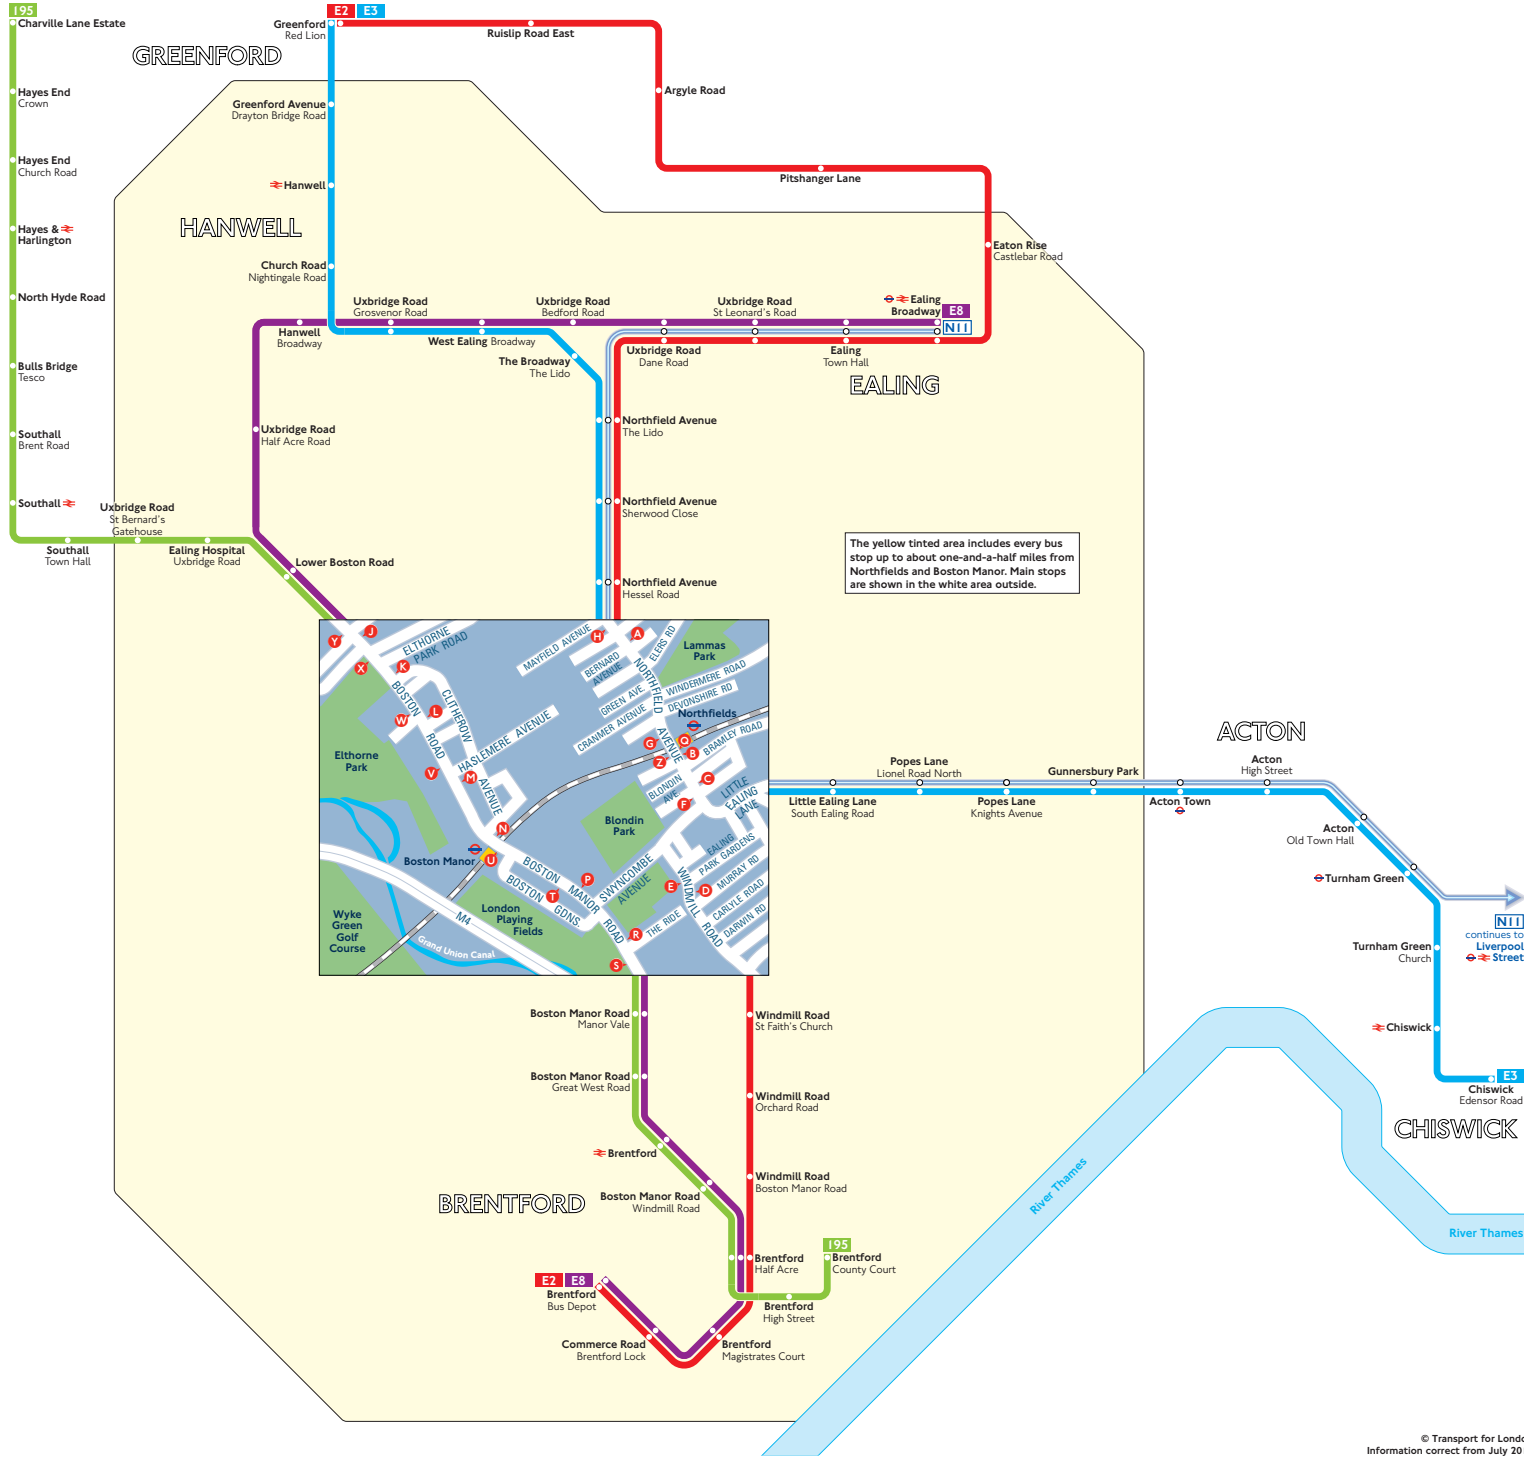

Buses from Northfields and Boston Manor

Key

- 195 Day buses in black
- N11 Night buses in blue
- Connections with London Underground
- Connections with National Rail
- Connections with Docklands Light Railway
- Connections with river boats

Red discs show the bus stop you need for your chosen bus service. The disc appears on the top of the bus stop in the street (see map of town centre in centre of diagram).

Route finder

Day buses

Bus route	Towards	Bus stops
195	Brentford	J K L M N P R
	Charville Lane Estate	S T U V W X Y
E2	Brentford	A B C D
	Greenford	E F G H
E3	Chiswick	A B C
	Greenford	F G H
E8	Brentford	J K L M N P R
	Ealing Broadway	S T U V W X Y

Night buses

Bus route	Towards	Bus stops
N11	Ealing Broadway	F G H
	Liverpool Street	A B C