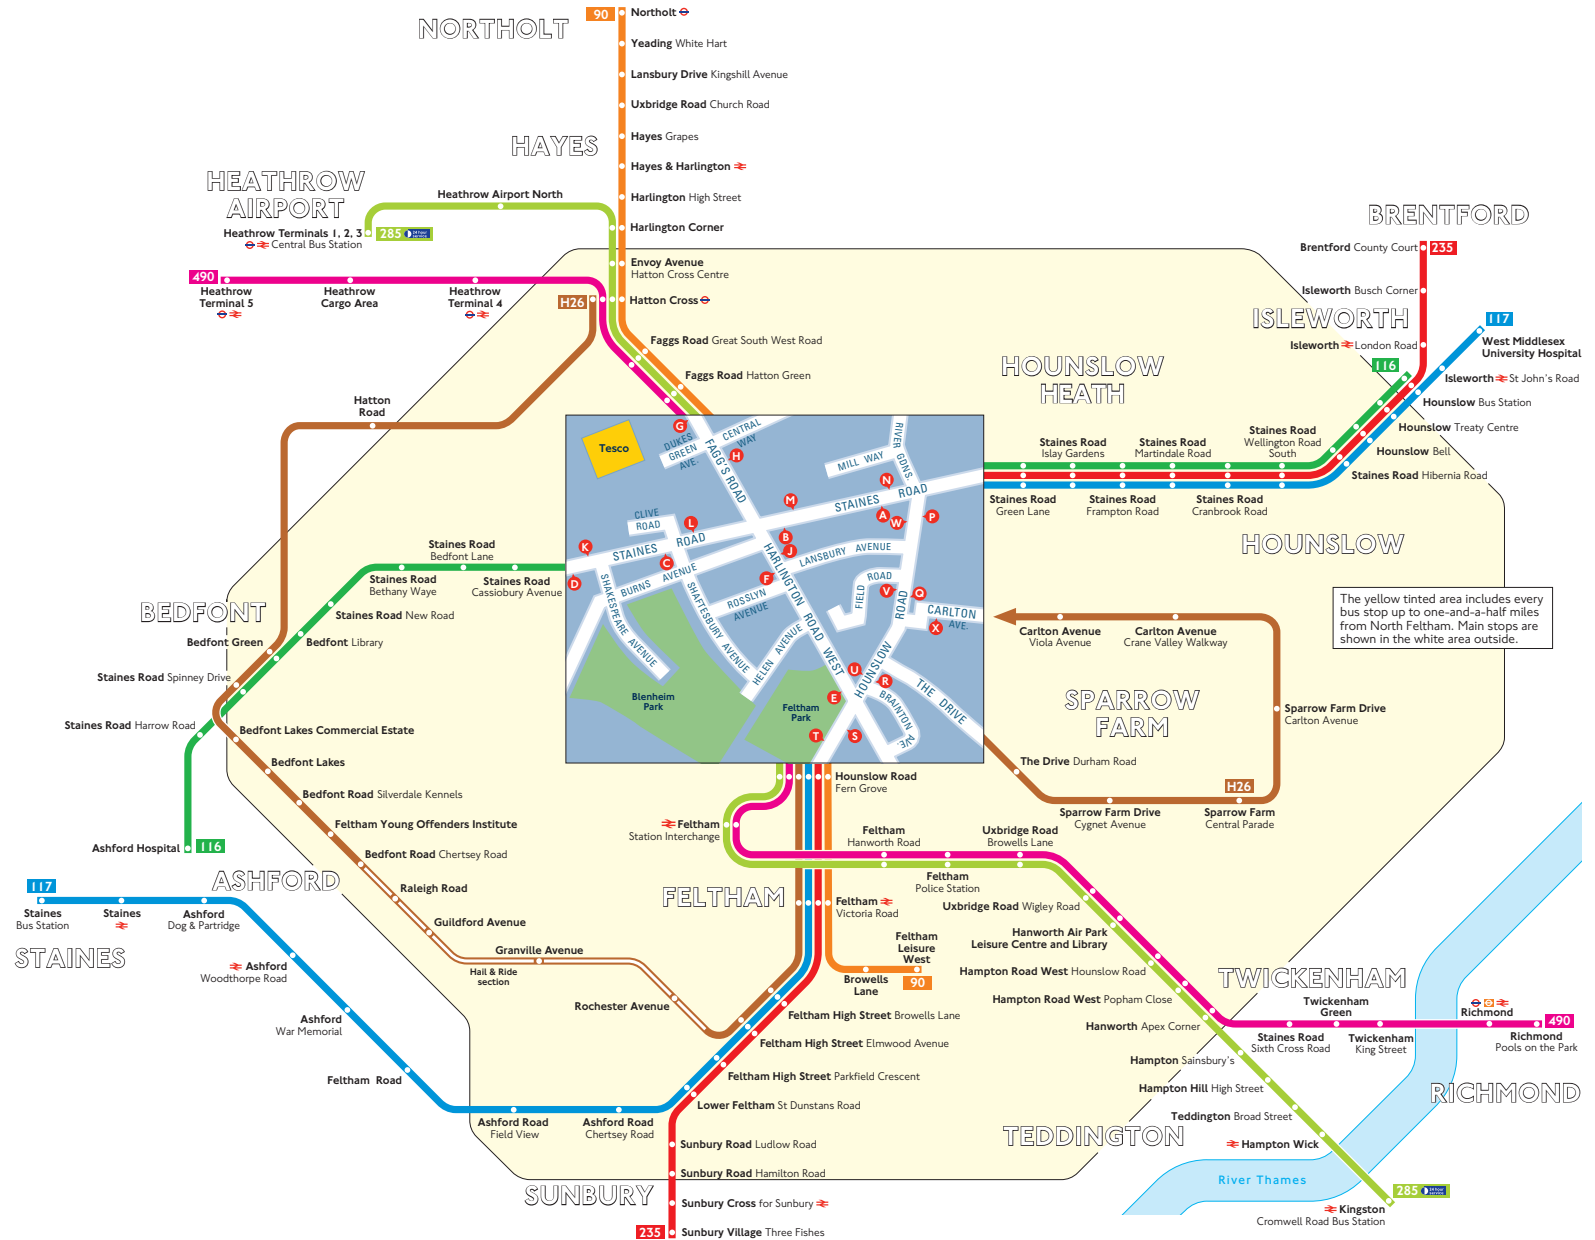

Buses from North Feltham

Key

- Connections with London Underground
- Connections with London Overground
- Connections with National Rail

Red discs show the bus stop you need for your chosen bus service. The disc **A** appears on the top of the bus stop in the street (see map of town centre in centre of diagram).

Route finder

Day buses including 24-hour services

Bus route	Towards	Bus stops
90	Feltham Leisure West	H J S
	Northolt	E F G T
116	Ashford Hospital	A B C D
	Hounslow	K L M N
117	Staines	P Q R S
	West Middlesex University Hospital	T U V W
235	Brentford	E F M N T
	Sunbury Village	A B J S
285	Heathrow Terminals 1, 2, 3	E F G T
	Kingston	H J S
490	Heathrow Terminal 5	E F G T
H26	Hatton Cross	R S X
	Sparrow Farm	T U