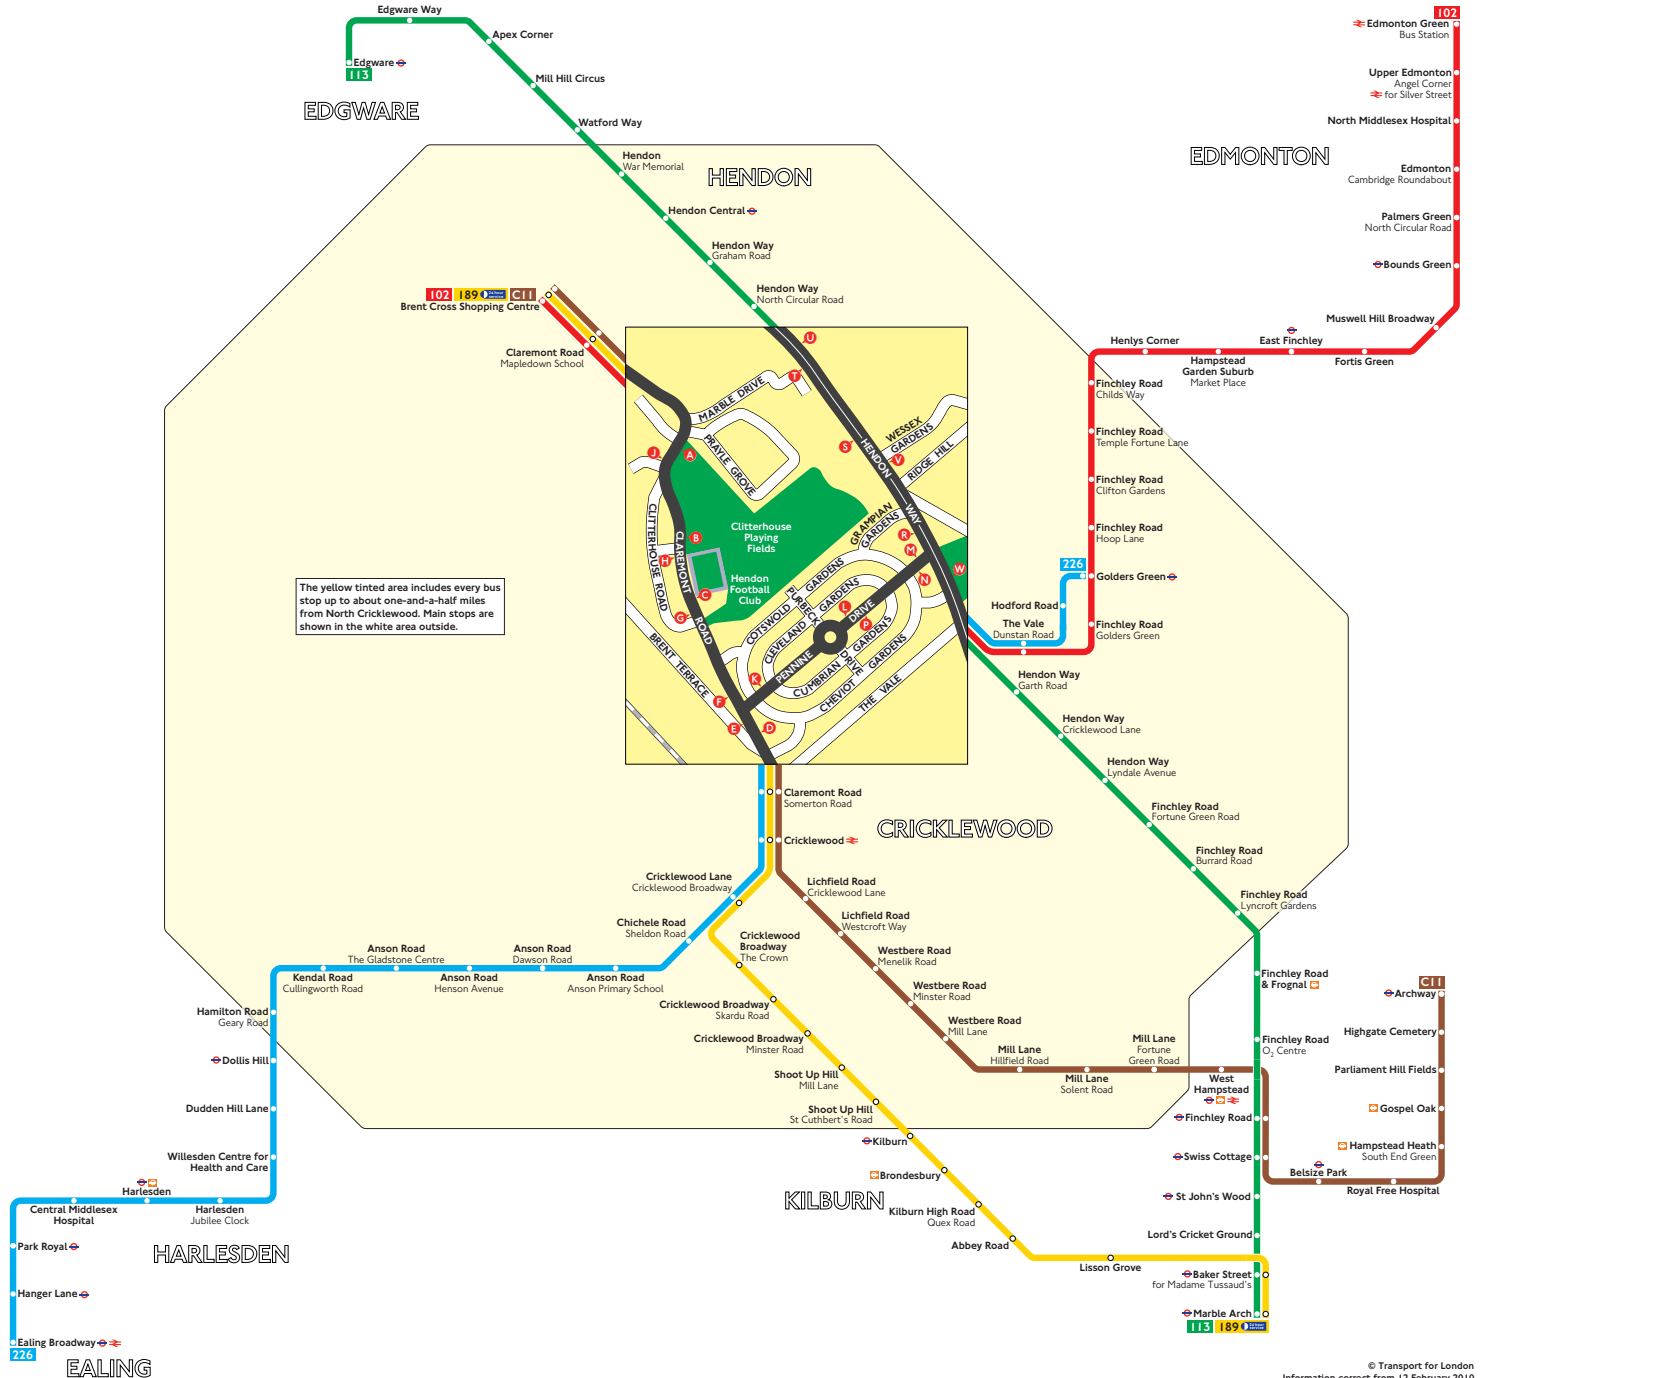

Buses from North Cricklewood

Key

- Connections with London Underground
- Connections with London Overground
- Connections with National Rail

Red discs show the bus stop you need for your chosen bus service. The disc **A** appears on the top of the bus stop in the street (see map of town centre in centre of diagram).

Route finder

Day buses including 24-hour services

Bus route	Towards	Bus stops
102	Brent Cross Shopping Centre	F G H I N P
	Edmonton Green	A B C K L M W
113	Edgware	R S T
	Marble Arch	U V W
189	Brent Cross Shopping Centre	F G H I
	Marble Arch	A B C D
226	Ealing Broadway	D N P
	Golders Green	E K L M W
C11	Archway	A B C D
	Brent Cross Shopping Centre	F G H I