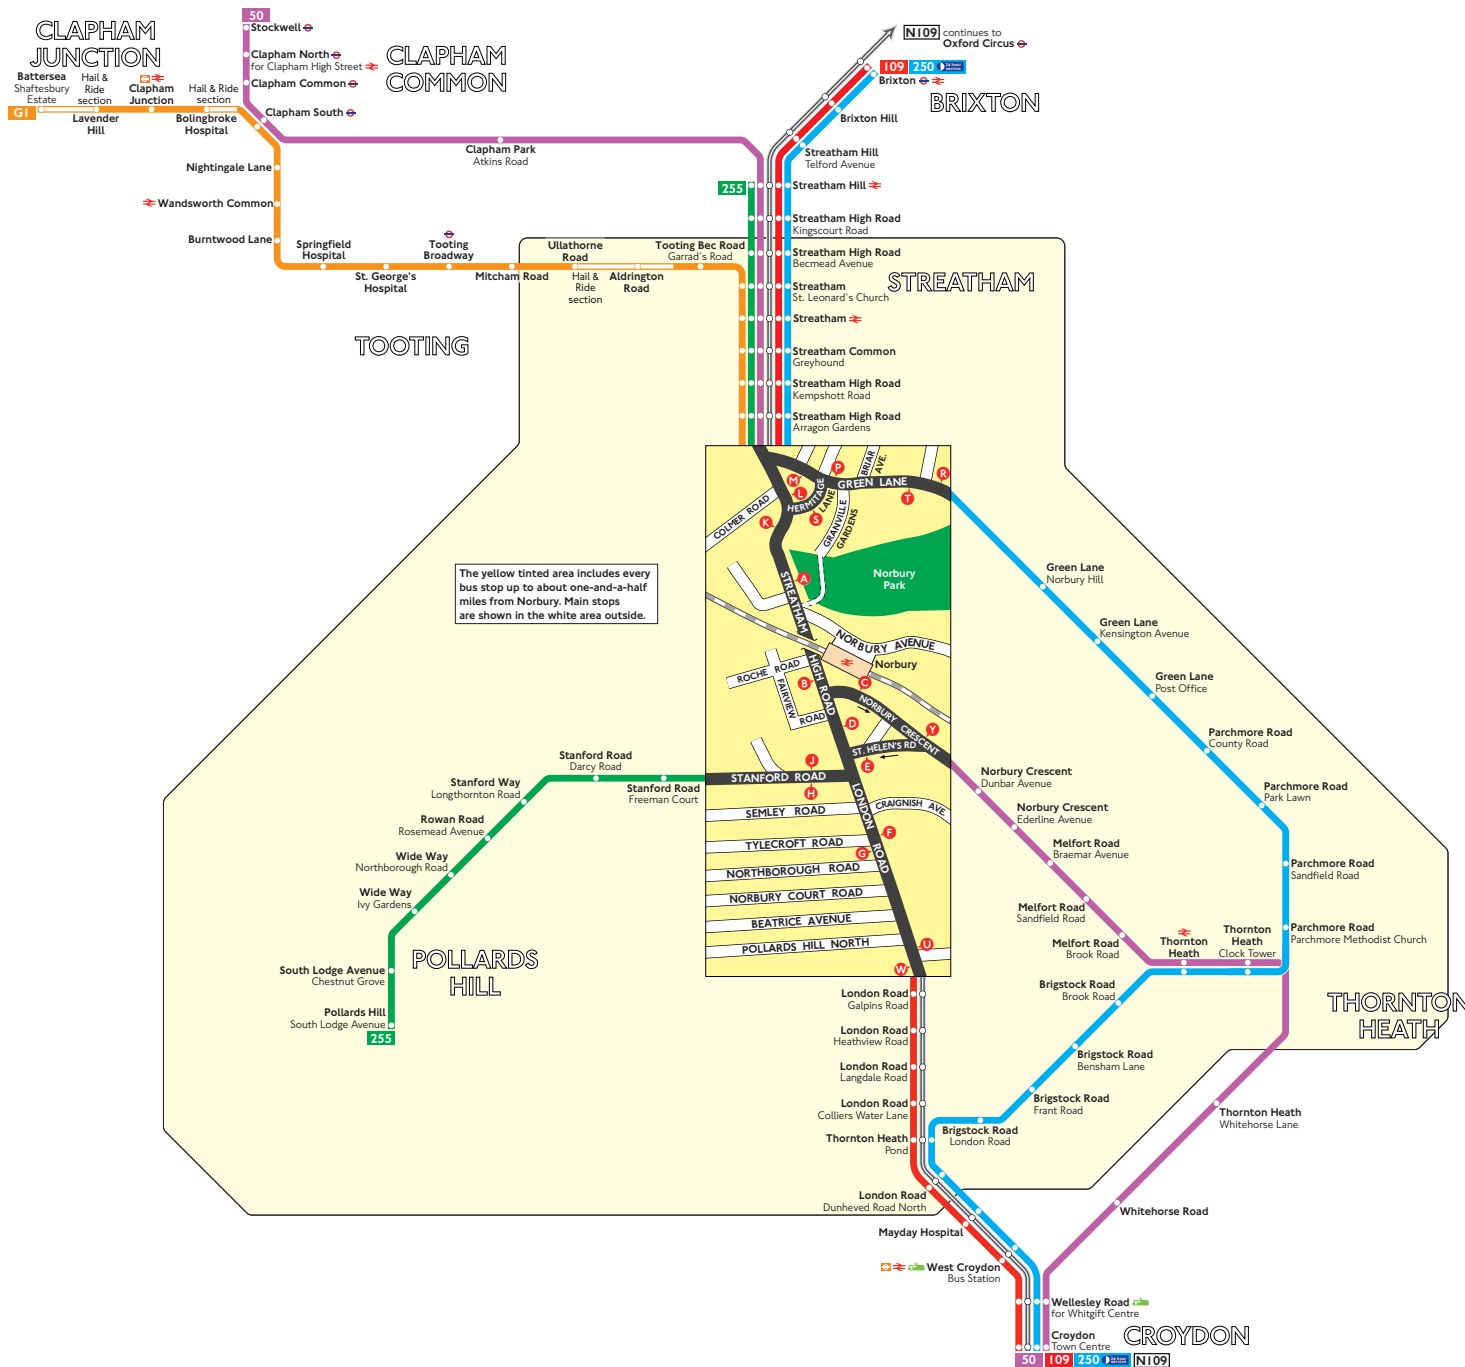

Buses from Norbury

Key

- 50 Day buses in black
- NI09 Night buses in blue
- Connections with London Underground
- Connections with London Overground
- Connections with National Rail
- Connections with river boats
- Connections with Tramlink

A Red discs show the bus stop you need for your chosen bus service. The disc **A** appears on the top of the bus stop in the street (see map of town centre in centre of diagram).

Route finder

Day buses including 24-hour routes

Bus route	Towards	Bus stops
50	Croydon	A C L Y
	Stockwell	B E K
109	Brixton	B G K W
	Croydon	A D F L U
250	Brixton	M T
	Croydon	P R
255	Pollards Hill	A D H L
	Streatham Hill	B J K
GI	Battersea	S

Night buses

Bus route	Towards	Bus stops
NI09	Croydon	A D F L U
	Oxford Circus	B G K W