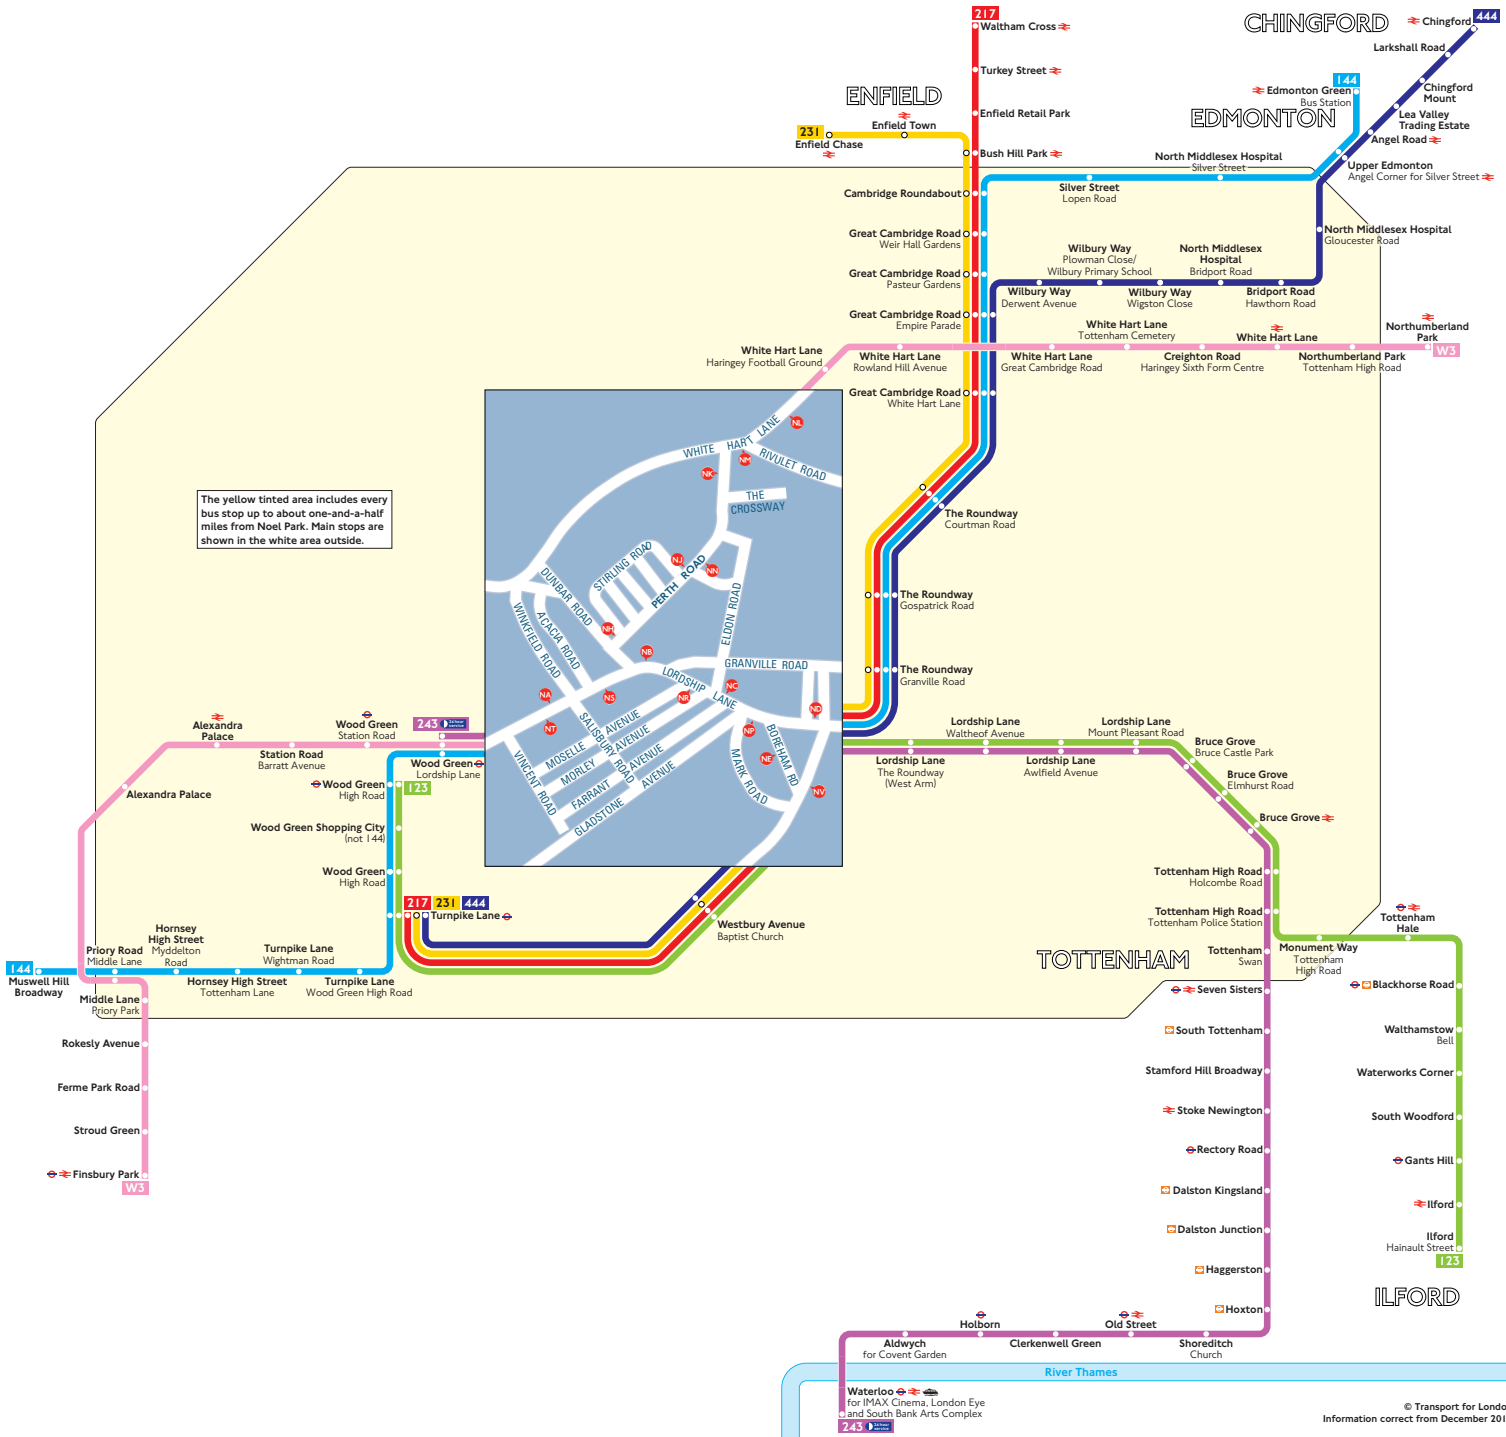

Buses from Noel Park

Key

- Connections with London Underground
- Connections with London Overground
- Connections with National Rail
- Connections with river boats

Red discs show the bus stop you need for your chosen bus service. The disc **A** appears on the top of the bus stop in the street (see map of town centre in centre of diagram).

Route finder

Day buses including 24-hour services

Bus route	Towards	Bus stops
123	Ilford	ND NE
	Wood Green	NY
144	Edmonton Green	NA NB NC ND
	Muswell Hill	NP NR NS NT
217	Turnpike Lane	NY
	Waltham Cross	NE
231	Enfield	NE
	Turnpike Lane	NY
243	Waterloo	NA NB NC ND
	Wood Green	NP NR NS NT
444	Chingford	NE
	Turnpike Lane	NY
W3	Finsbury Park	NA NB NC ND NT
	Northumberland Park	NA NB ND NK