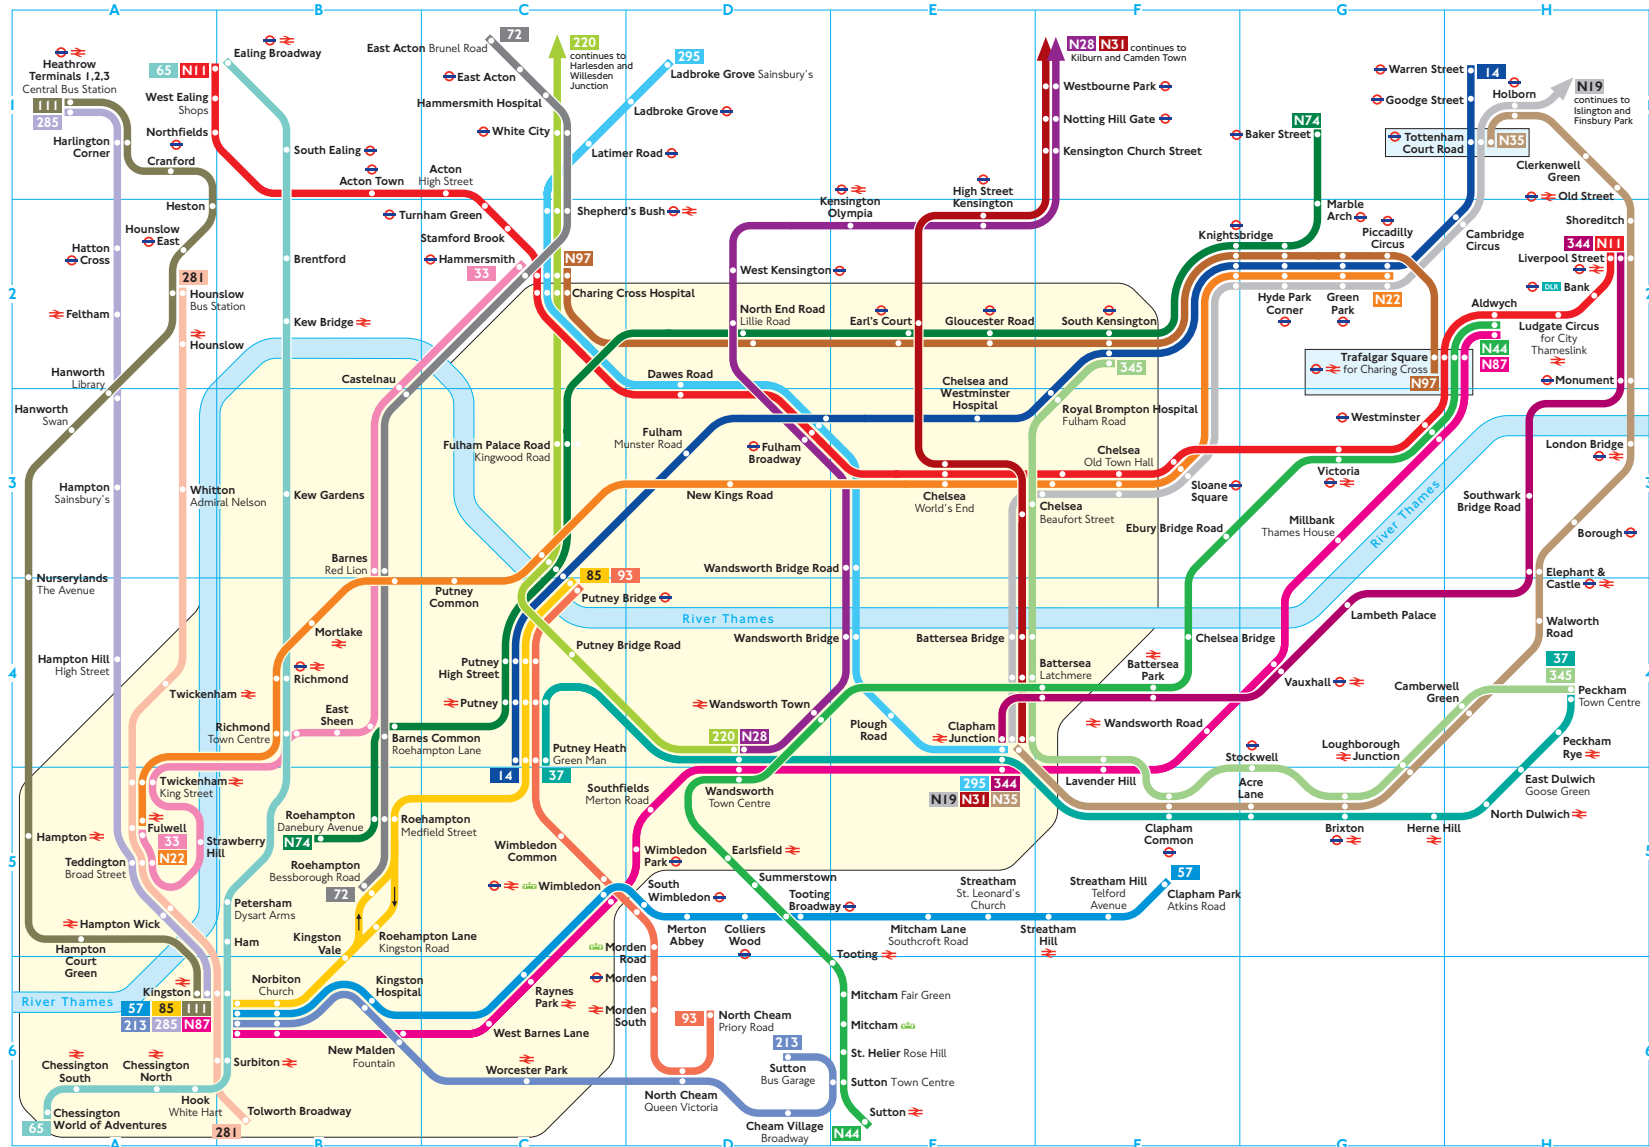

Night buses in South West London

Key

-  Main interchange points in central London
-  Connections with Underground
-  Connections with National Rail
-  Connections with Tramlink
-  DLR Connections with Docklands Light Railway

Route finder

Night buses including 24-hour routes serving south west London

14	 24 hour service	Putney Heath - Warren Street
33	 24 hour service	Fulwell - Hammersmith
37	 24 hour service	Putney Heath - Peckham
57	 24 hour service	Kingston - Clapham Park
65	 24 hour service	Chessington - Ealing Broadway
72	 24 hour service	Roehampton - East Acton
85	 24 hour service	Kingston - Putney Bridge
93	 24 hour service	Putney Bridge - North Cheam
111	 24 hour service	Kingston - Heathrow Terminals 1, 2, 3
213	 24 hour service	Kingston - Sutton
220	 24 hour service	Wandsworth - Willesden Junction
281	 24 hour service	Tolworth Broadway - Hounslow
285	 24 hour service	Kingston - Heathrow Terminals 1, 2, 3
295	 24 hour service	Clapham Junction - Ladbroke Grove
344	 24 hour service	Clapham Junction - Liverpool Street
345	 24 hour service	South Kensington - Peckham
N11		Ealing Broadway - Liverpool Street
N19		Clapham Junction - Finsbury Park
N22		Fulwell - Piccadilly Circus
N28		Wandsworth - Camden Town
N31		Clapham Junction - Camden Town
N35		Clapham Junction - Tottenham Court Road
N44		Aldwych - Sutton
N74		Roehampton - Baker Street
N87		Kingston - Aldwych
N97		Hammersmith - Trafalgar Square

© copyright Transport for London
Information correct from 30 January 2010