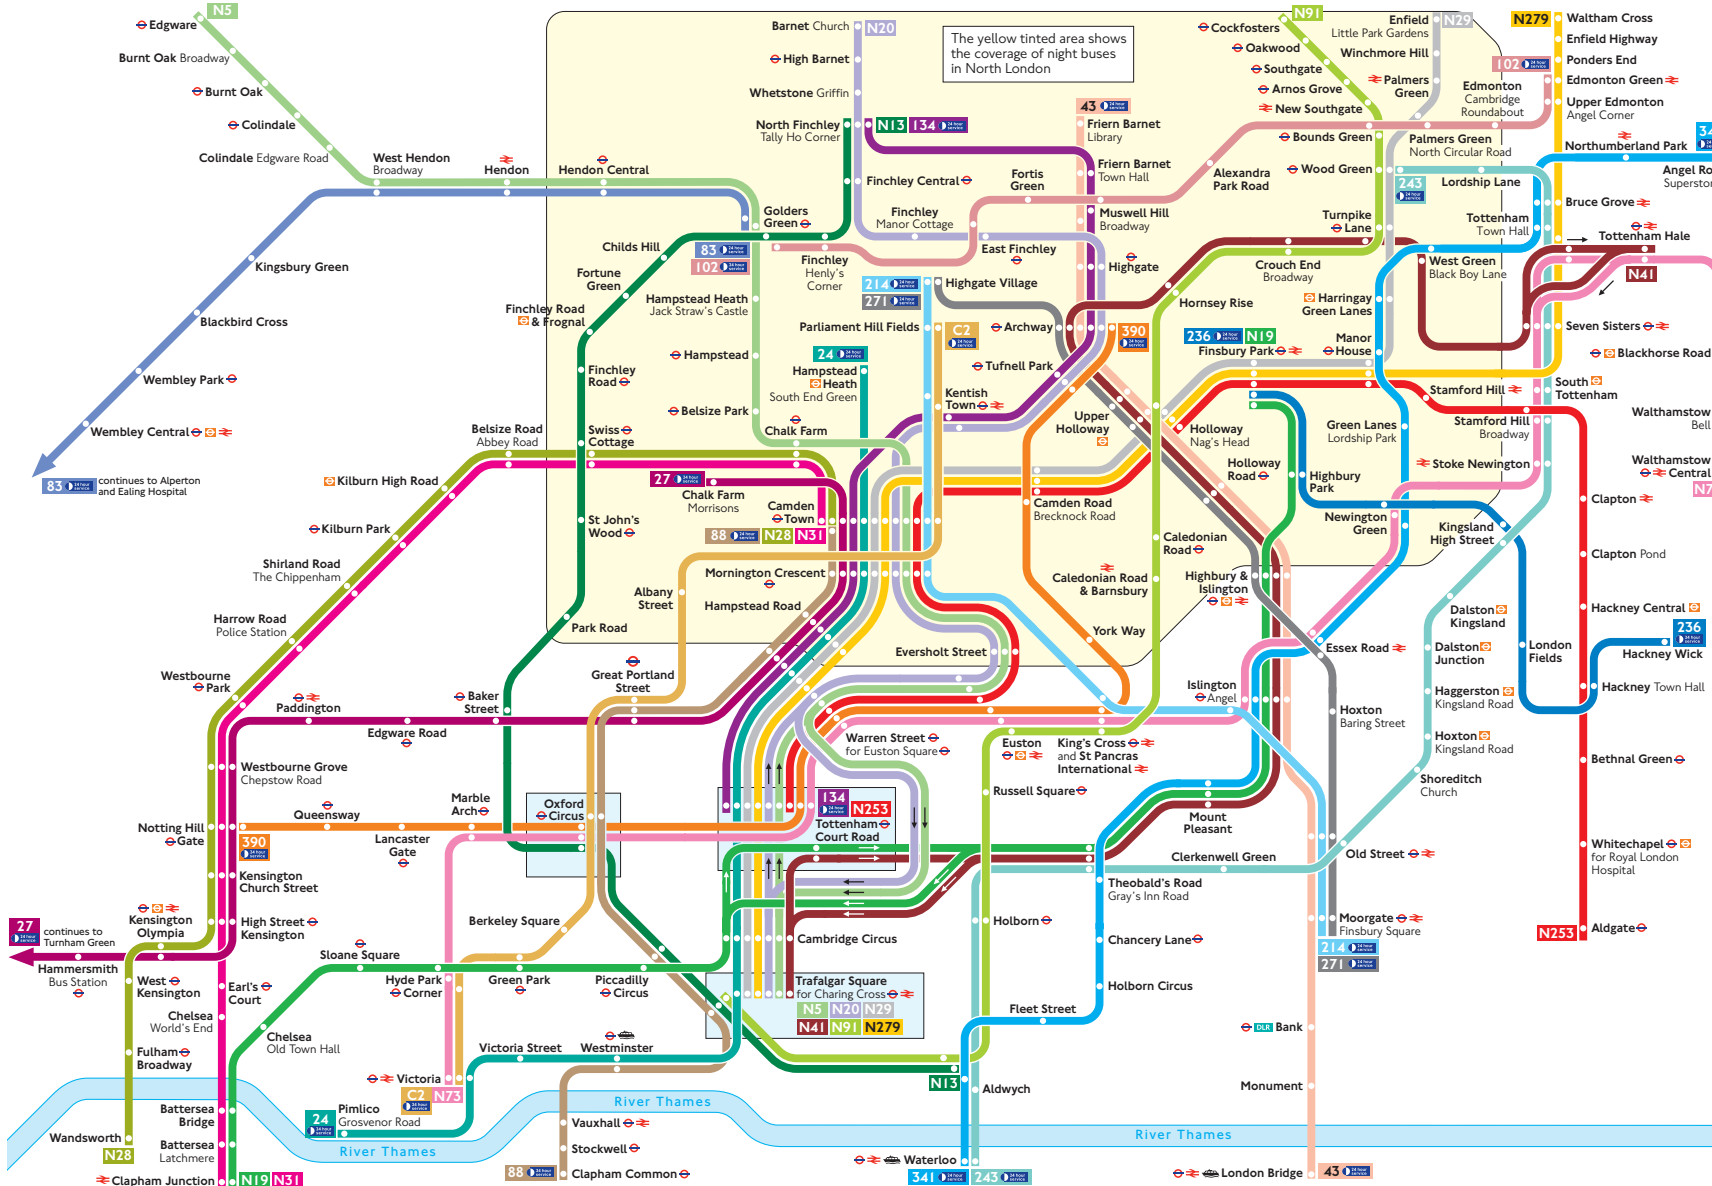

Night buses in north London

-  Connections with National Rail
-  Connections with Docklands Light Railway
-  Connections with river boats

Route finder Night buses including 24-hour services in north London

24		Hampstead Heath - Pimlico
27		Chalk Farm - Turnham Green
43		Friern Barnet - London Bridge
83		Ealing Hospital - Golders Green
88		Camden Town - Clapham Common
102		Edmonton Green - Golders Green
134		North Finchley - Tottenham Court Road
214		Highgate Village - Moorgate
236		Finsbury Park - Hackney Wick
243		Wood Green - Waterloo
271		Highgate Village - Moorgate
341		Angel Road - Waterloo
390		Archway - Notting Hill Gate
C2		Parliament Hill Fields - Victoria
N5		Edgware - Trafalgar Square
N13		North Finchley - Aldwych
N19		Clapham Junction - Finsbury Park
N20		Barnet - Trafalgar Square
N28		Camden Town - Wandsworth
N29		Enfield - Trafalgar Square
N31		Camden Town - Clapham Junction
N41		Tottenham Hale - Trafalgar Square
N73		Walthamstow Central - Victoria
N91		Cockfosters - Trafalgar Square
N253		Aldgate - Tottenham Court Road
N279		Waltham Cross - Trafalgar Square