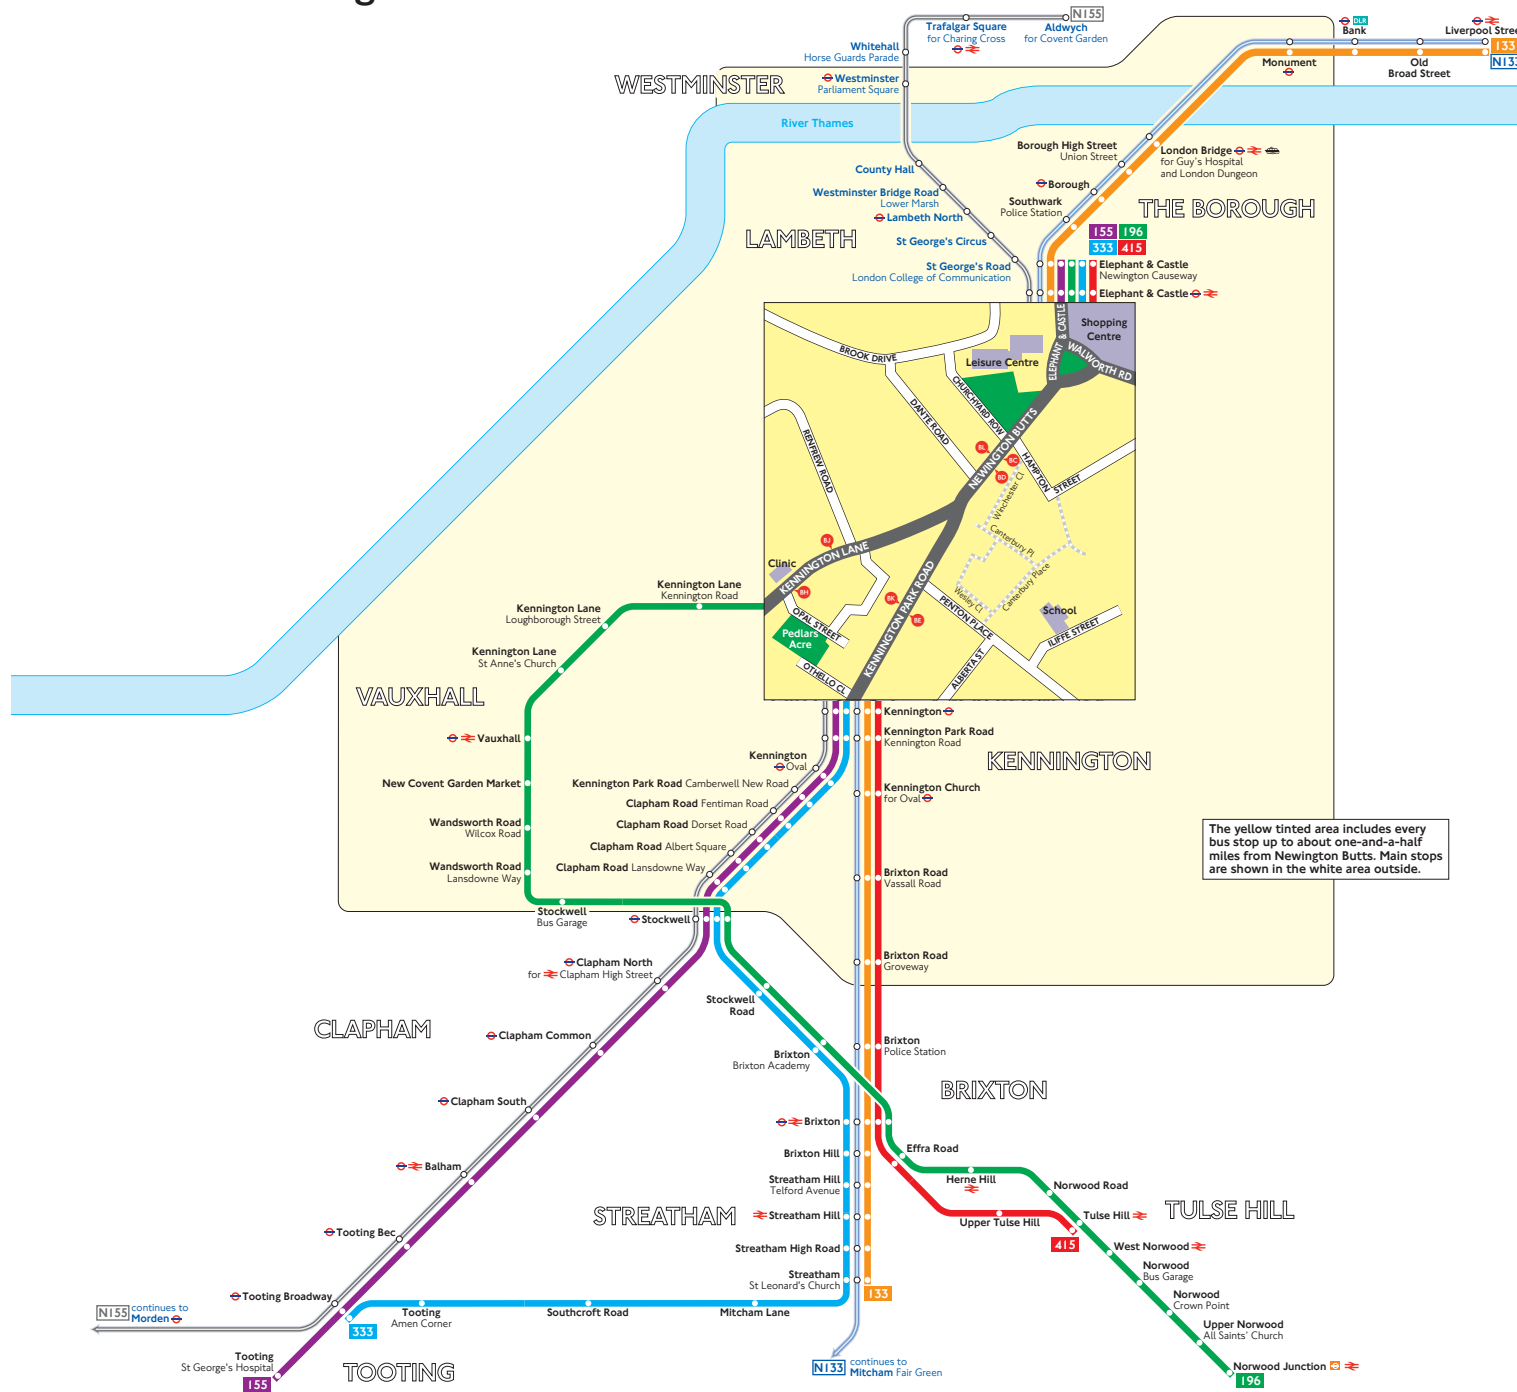

Buses from Newington Butts

Route finder

Day buses

Bus route	Towards	Bus stops
133	Liverpool Street	BK BL
	Streatham	BD BE
155	Elephant & Castle	BK BL
	Tooting	BD BE
196	Elephant & Castle	BK BL
	Norwood Junction	BC BH
333	Elephant & Castle	BK BL
	Tooting Broadway	BD BE
415	Elephant & Castle	BK BL
	Tulse Hill	BD BE

Night buses

Bus route	Towards	Bus stops
N133	Liverpool Street	BK BL
	Mitcham	BD BE
N155	Aldwych	BK BL
	Morden	BD BE