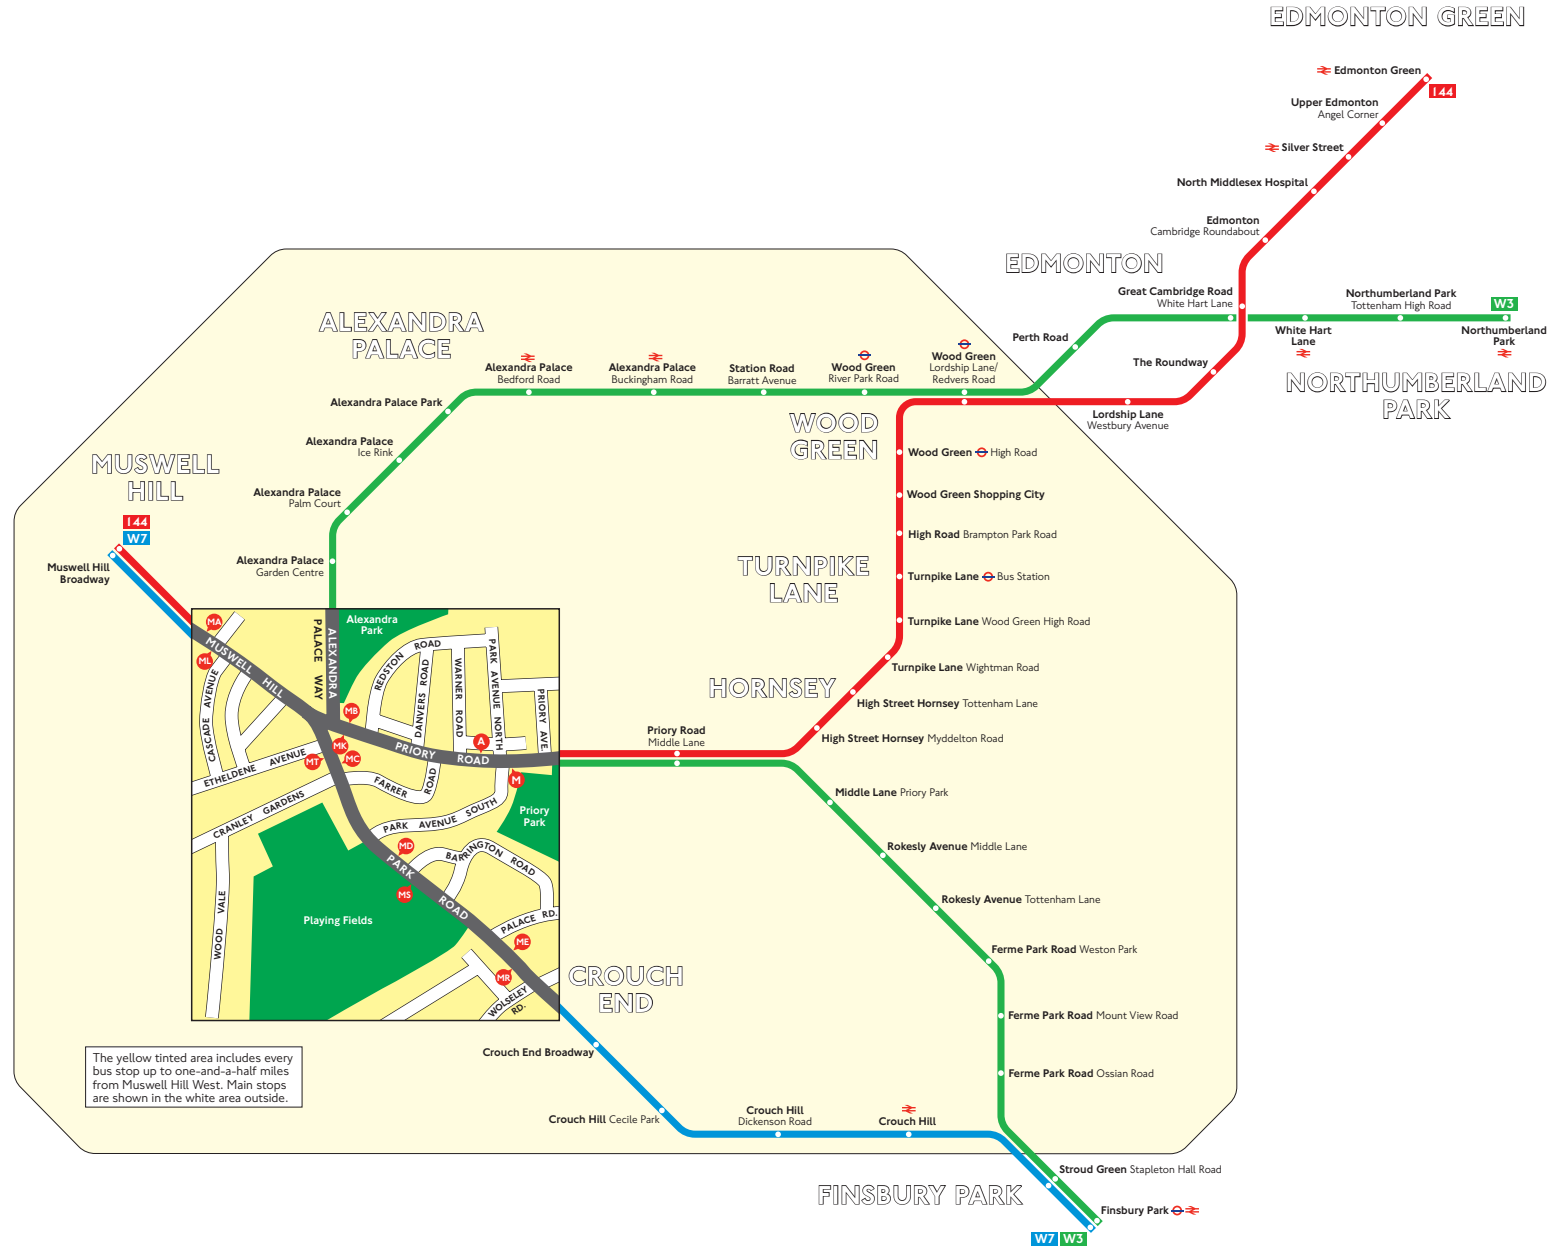

Buses from Muswell Hill West

Key

- Connections with Underground
- Connections with National Rail

Red discs show the bus stop you need for your chosen bus service. The disc appears on the top of the bus stop in the street (see map of town centre in centre of diagram).

Route finder

Day buses

Bus route	Towards	Bus stops
144	Edmonton Green	
	Muswell Hill Broadway	
W3	Finsbury Park	
	Northumberland Park	
W7	Finsbury Park	
	Muswell Hill Broadway